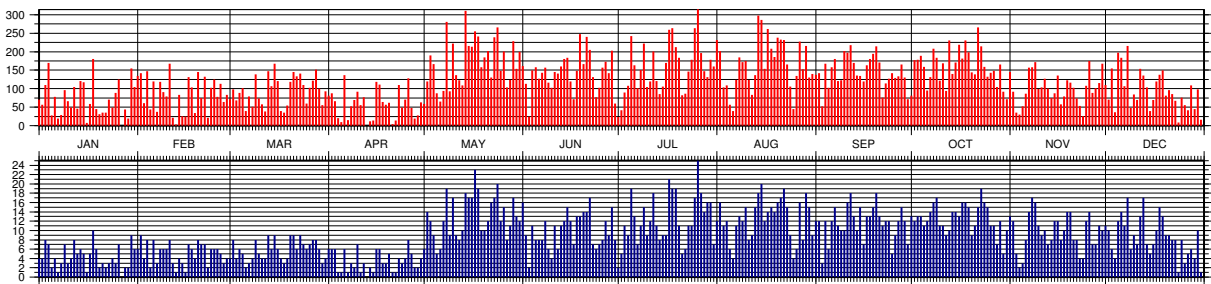

4.70.4 Daily number of Normal Points (CRD) in 2012

Figure 4.322: Daily number of Normal Points (CRD) (red) and files/passes (blue) in 2012