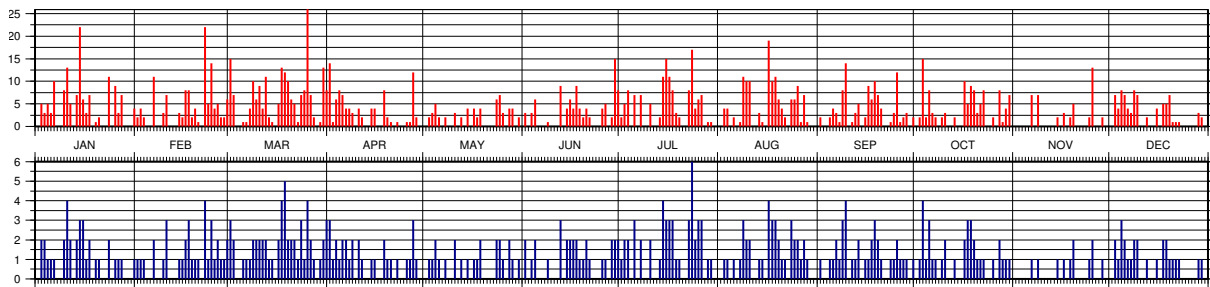

4.31.4 Daily number of Normal Points (CRD) in 2012

Figure 4.142: Daily number of Normal Points (CRD) (red) and files/passes (blue) in 2012