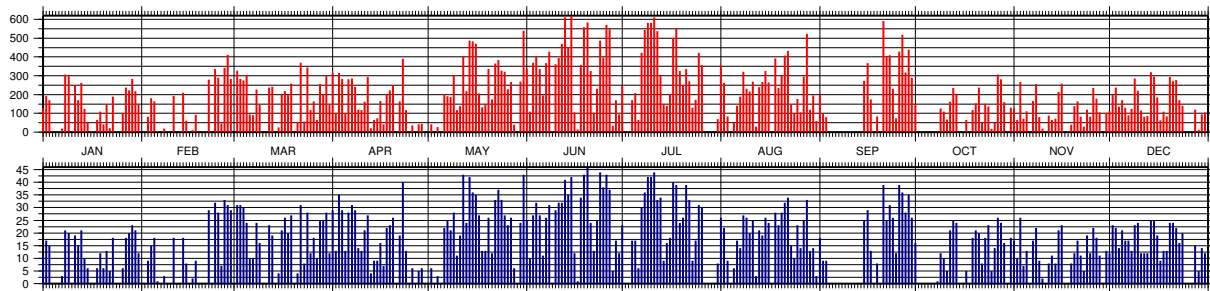

3.29.4 Statistics of Normal Points (CRD) in 2012

Figure 3.78: Number of Normal Points (CRD) (red) and files/passes (blue) for every day in 2012