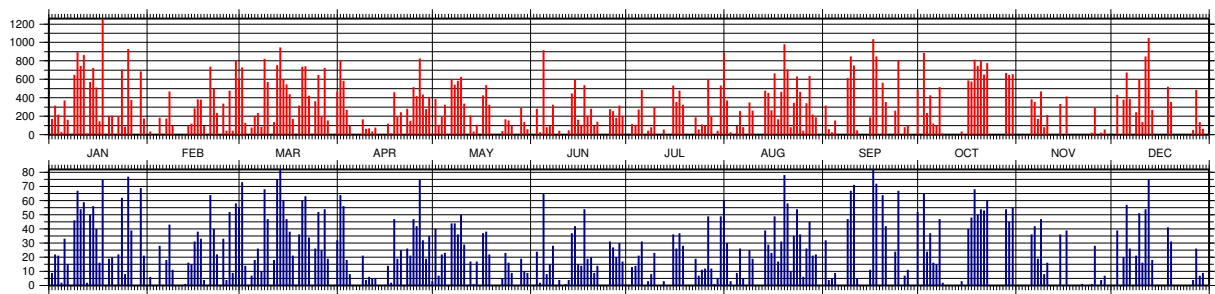

¹ Number of observations; ² Number of files/passes

3.12.4 Statistics of Normal Points (CRD) in 2012

Figure 3.29: Number of Normal Points (CRD) (red) and files/passes (blue) for every day in 2012

3.12.5 Statistics of Full-Rate (CRD) in 2012