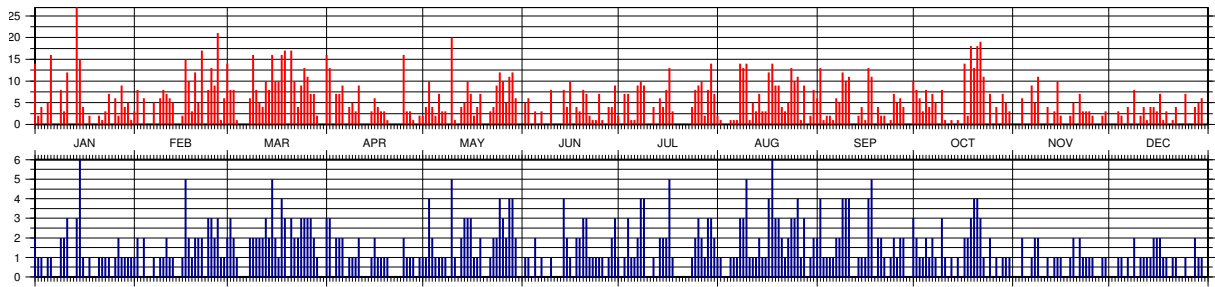

4.27.4 Daily number of Normal Points (CRD) in 2012

Figure 4.123: Daily number of Normal Points (CRD) (red) and files/passes (blue) in 2012