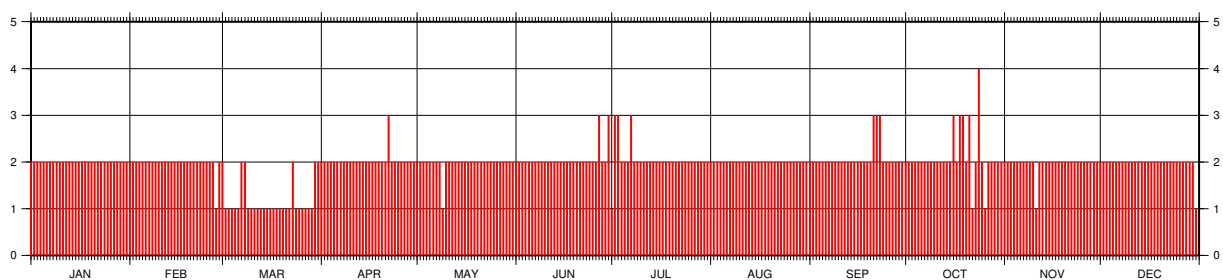

4.15 Etalon-1 (8900103)

4.15.1 Common Information

Official name:	etalon1
COSPAR ID:	8900103
SIC Code:	0525
NORAD ID:	19751
Launch Date:	1989-01-10

4.15.2 Monthly and Yearly Data Holding

	NPT (CRD)	FRD (CRD)	NP (CSTG)	FR (MERIT)	Pred. (CPF)
Januar	486¹ / 89²	13365 / 23	708 / 156	11868 / 16	62²
February	384 / 70	43619 / 24	607 / 132	42404 / 22	57
March	556 / 99	38556 / 56	902 / 198	26063 / 20	37
April	320 / 69	34056 / 48	635 / 150	13415 / 16	61
May	898 / 204	85877 / 84	664 / 142	33933 / 15	61
June	872 / 203	208421 / 105	185 / 40	23288 / 2	62
July	801 / 194	193394 / 98	121 / 28	13784 / 4	64
August	1027 / 252	150976 / 104	88 / 22	7696 / 4	62
September	920 / 216	29537 / 51	22 / 6	0 / 0	63
October	1132 / 243	68000 / 62	22 / 7	3470 / 5	66
November	464 / 122	34217 / 36	36 / 7	0 / 0	59
December	461 / 116	44354 / 56	51 / 10	0 / 0	61
Year	8321 / 1877	944372 / 747	4041 / 898	175921 / 104	715

¹ Number of observations; ² Number of files/passes

4.15.3 Daily number of Predictions (CPF) in 2012

Figure 4.64: Daily number of Predictions (CPF) (red) and files/passes (blue) in 2012