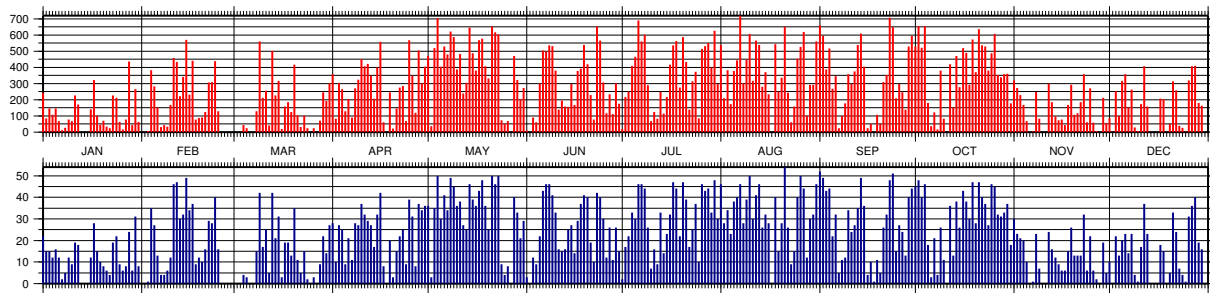

¹ Number of observations; ² Number of files/passes

3.24.4 Statistics of Normal Points (CRD) in 2012

Figure 3.63: Number of Normal Points (CRD) (red) and files/passes (blue) for every day in 2012

3.24.5 Statistics of Full-Rate (CRD) in 2012