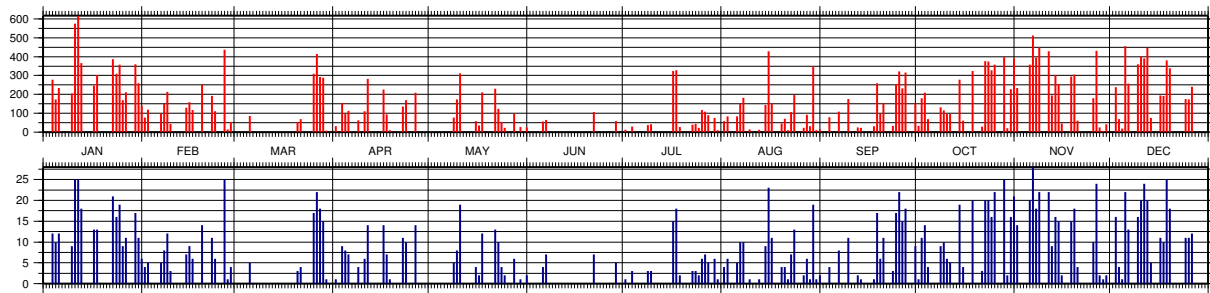

¹ Number of observations; ² Number of files/passes

3.32.4 Statistics of Normal Points (CRD) in 2012

Figure 3.87: Number of Normal Points (CRD) (red) and files/passes (blue) for every day in 2012

3.32.5 Statistics of Full-Rate (CRD) in 2012