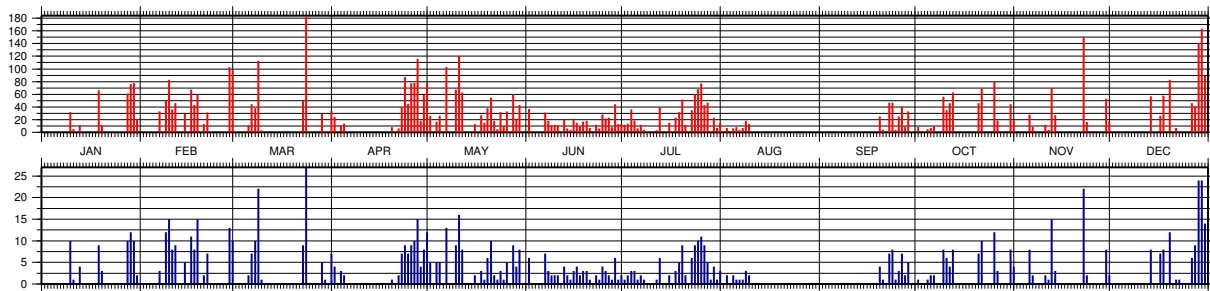

¹ Number of observations; ² Number of files/passes

3.9.4 Statistics of Normal Points (CRD) in 2012

Figure 3.22: Number of Normal Points (CRD) (red) and files/passes (blue) for every day in 2012

3.9.5 Statistics of Full-Rate (CRD) in 2012