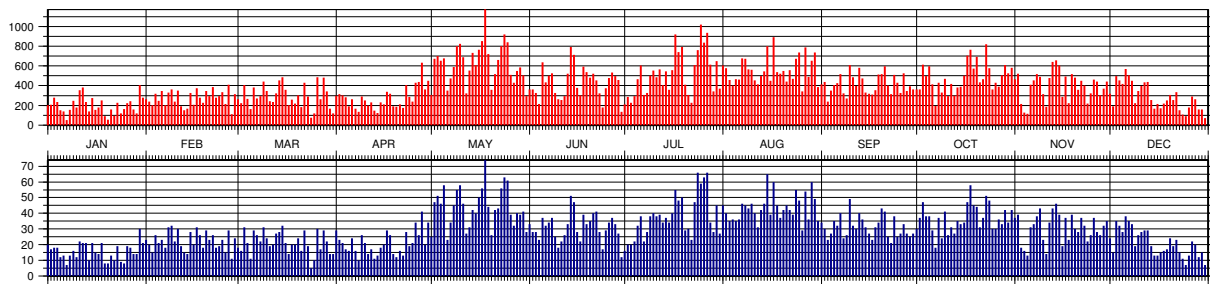

¹ Number of observations; ² Number of files/passes

4.1.3 Daily number of Predictions (CPF) in 2012

Figure 4.1: Daily number of Predictions (CPF) (red) and files/passes (blue) in 2012

4.1.4 Daily number of Normal Points (CRD) in 2012