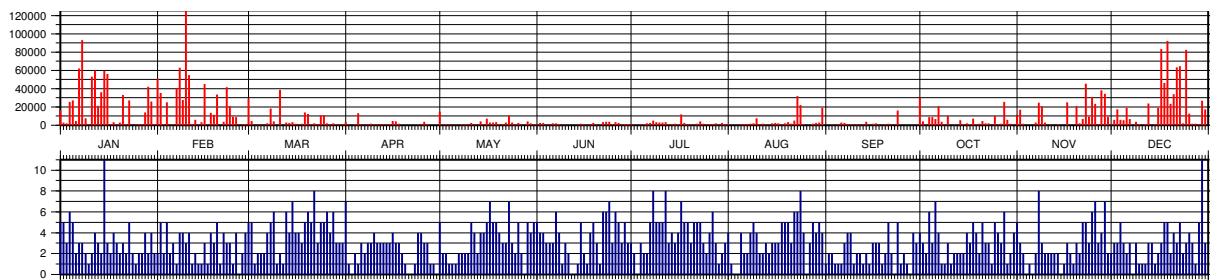

4.55.5 Daily number of Full-Rate data (CRD) in 2012

Figure 4.260: Daily number of Full-Rate (CRD) (red) and files/passes (blue) in 2012