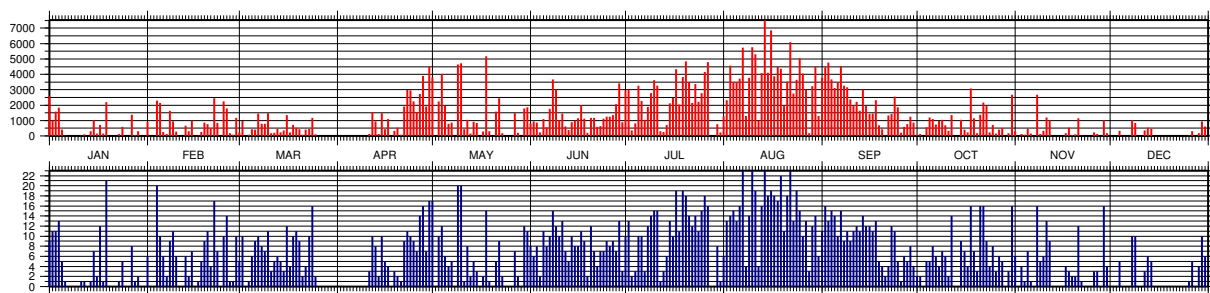

¹ Number of observations; ² Number of files/passes

3.17.4 Statistics of Normal Points (CRD) in 2012

Figure 3.43: Number of Normal Points (CRD) (red) and files/passes (blue) for every day in 2012

3.17.5 Statistics of Full-Rate (CRD) in 2012