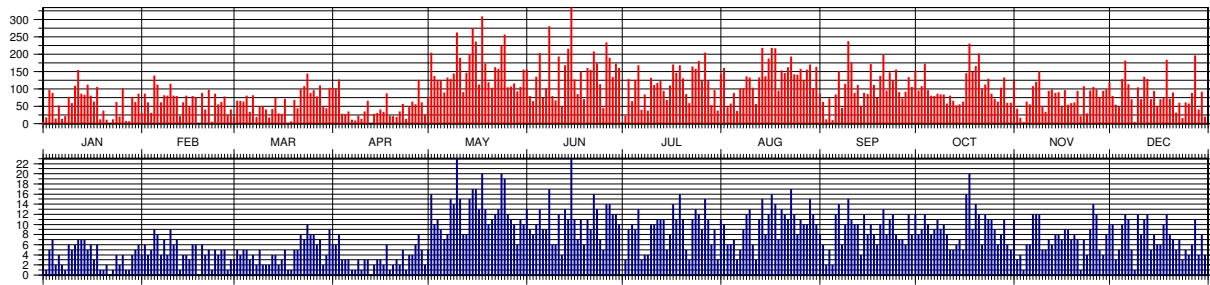

4.54.4 Daily number of Normal Points (CRD) in 2012

Figure 4.254: Daily number of Normal Points (CRD) (red) and files/passes (blue) in 2012