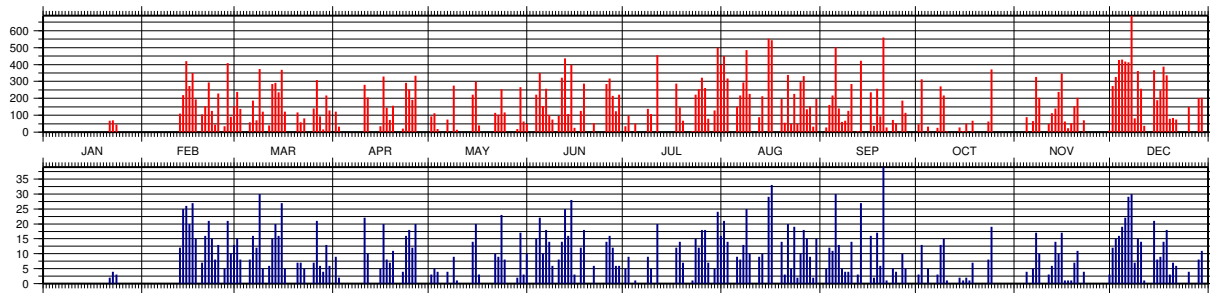

3.11.4 Statistics of Normal Points (CRD) in 2012

Figure 3.26: Number of Normal Points (CRD) (red) and files/passes (blue) for every day in 2012