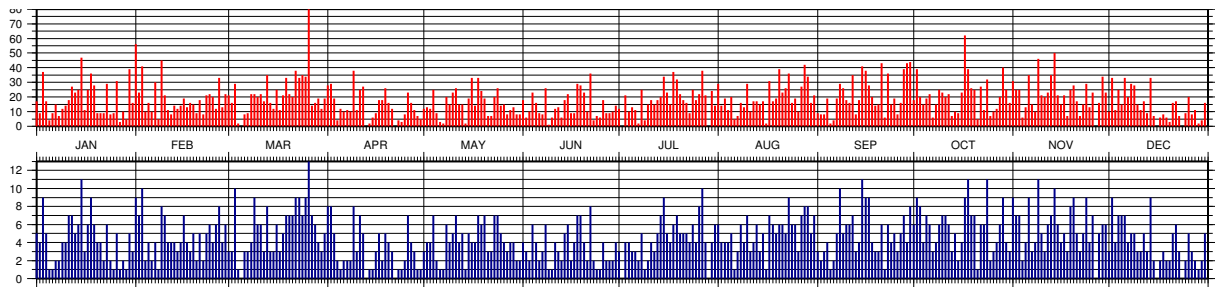

4.29.4 Daily number of Normal Points (CRD) in 2012

Figure 4.132: Daily number of Normal Points (CRD) (red) and files/passes (blue) in 2012