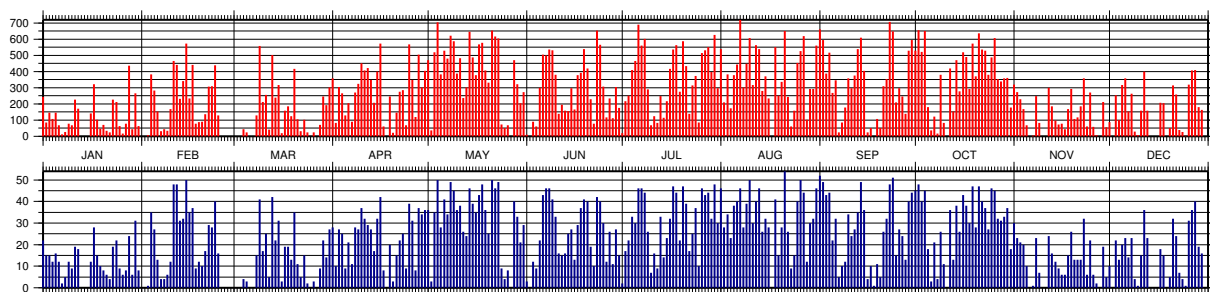

Figure 3.64: Number of Full-Rate Data (CRD) (red) and files/passes (blue) for every day in 2012

3.24.6 Statistics of Normal Points (CSTG) in 2012

Figure 3.65: Number of Normal Points (CSTG) (red) and files/passes (blue) for every day in 2012