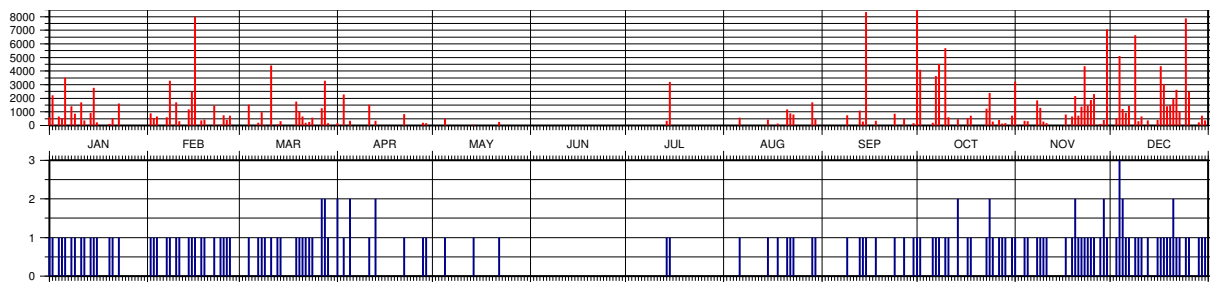

4.23.5 Daily number of Full-Rate data (CRD) in 2012

Figure 4.104: Daily number of Full-Rate (CRD) (red) and files/passes (blue) in 2012