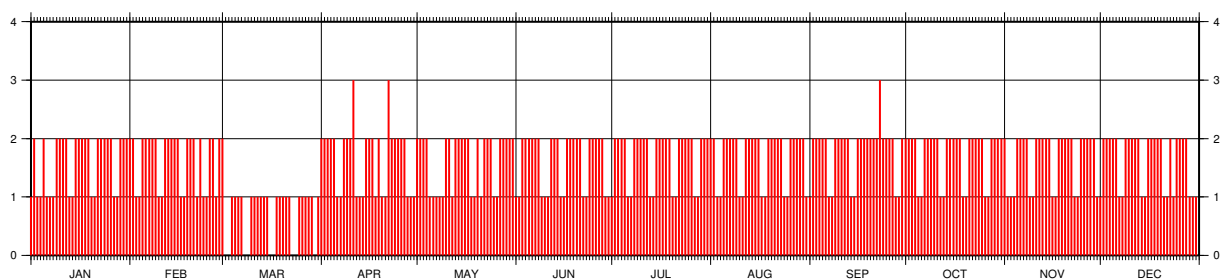

4.6 Blits (0904907)

4.6.1 Common Information

Official name:	blits
COSPAR ID:	0904907
SIC Code:	5558
NORAD ID:	35871
Launch Date:	2009-09-17

4.6.2 Monthly and Yearly Data Holding

	NPT (CRD)	FRD (CRD)	NP (CSTG)	FR (MERIT)	Pred. (CPF)
Januar	1133¹ / 178²	32227 / 35	1808 / 275	21310 / 24	50²
February	984 / 158	40090 / 37	1497 / 234	25873 / 23	48
March	1431 / 212	46068 / 77	2099 / 307	31021 / 23	23
April	1024 / 185	38410 / 69	1658 / 269	29552 / 20	51
May	2052 / 337	74378 / 76	1505 / 253	53899 / 17	51
June	1512 / 236	33601 / 54	251 / 47	16324 / 6	49
July	2041 / 317	105835 / 76	218 / 50	85844 / 11	53
August	2159 / 344	60399 / 89	184 / 37	4539 / 4	53
September	2199 / 346	106240 / 86	182 / 31	0 / 0	54
October	1773 / 299	169601 / 59	150 / 27	80 / 1	54
November	1110 / 176	83159 / 54	57 / 12	0 / 0	50
December	1118 / 169	85369 / 59	173 / 24	0 / 0	51
Year	18536 / 2957	875377 / 771	9782 / 1566	268442 / 129	587

¹ Number of observations; ² Number of files/passes

4.6.3 Daily number of Predictions (CPF) in 2012

Figure 4.23: Daily number of Predictions (CPF) (red) and files/passes (blue) in 2012