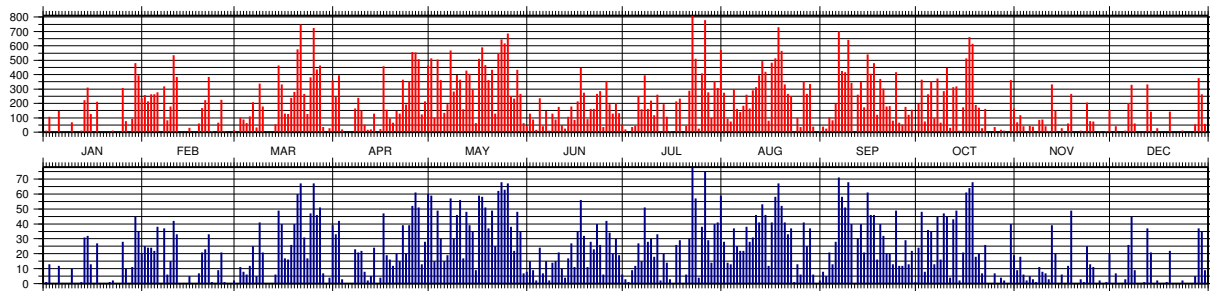

3.36.4 Statistics of Normal Points (CRD) in 2012

Figure 3.96: Number of Normal Points (CRD) (red) and files/passes (blue) for every day in 2012