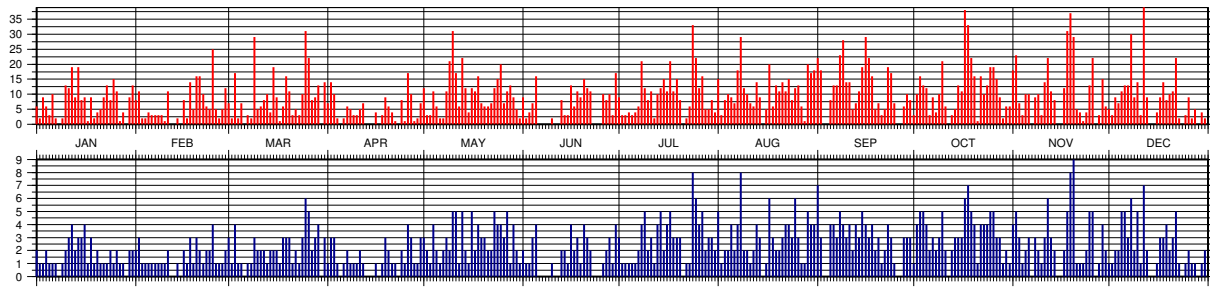

4.41.4 Daily number of Normal Points (CRD) in 2012

Figure 4.192: Daily number of Normal Points (CRD) (red) and files/passes (blue) in 2012