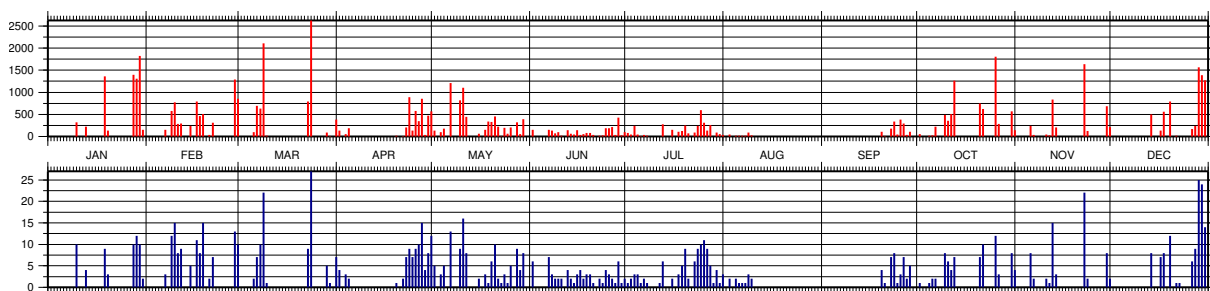

¹ Number of observations; ² Number of files/passes

3.9.4 Statistics of Normal Points (CRD) in 2012

Figure 3.22: Number of Normal Points (CRD) (red) and files/passes (blue) for every day in 2012

3.9.5 Statistics of Full-Rate (CRD) in 2012