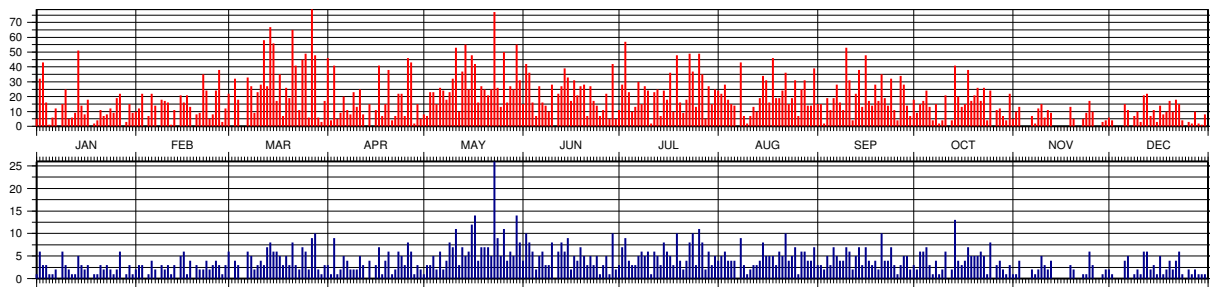

¹ Number of observations; ² Number of files/passes

4.17.3 Daily number of Predictions (CPF) in 2012

Figure 4.74: Daily number of Predictions (CPF) (red) and files/passes (blue) in 2012

4.17.4 Daily number of Normal Points (CRD) in 2012