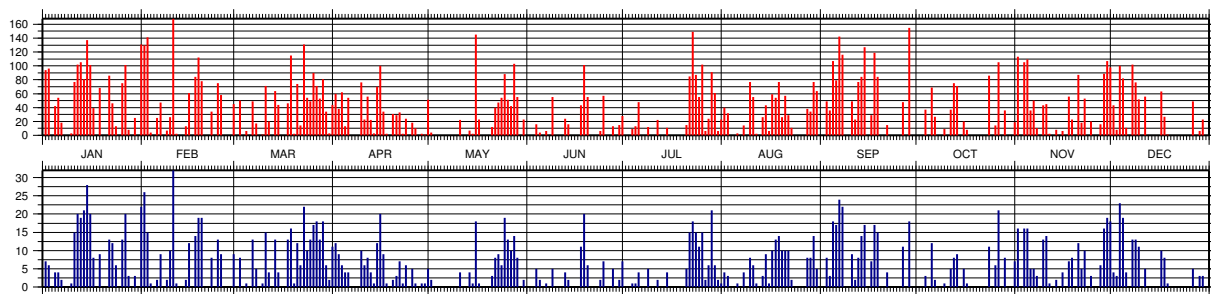

3.16.4 Statistics of Normal Points (CRD) in 2012

Figure 3.40: Number of Normal Points (CRD) (red) and files/passes (blue) for every day in 2012