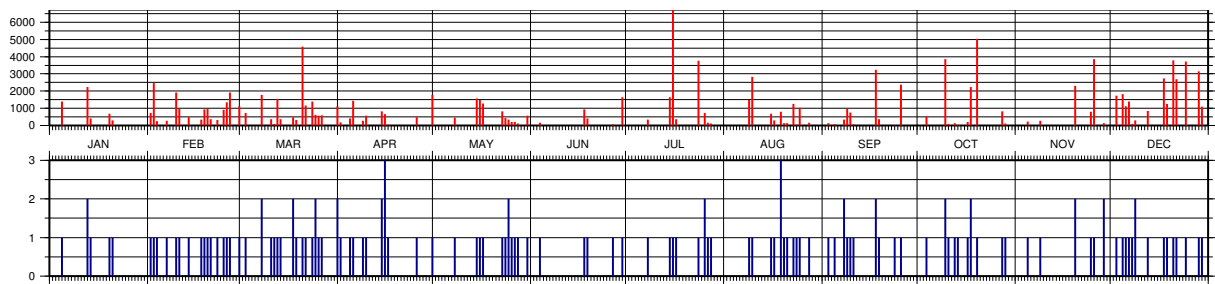

4.26.5 Daily number of Full-Rate data (CRD) in 2012

Figure 4.119: Daily number of Full-Rate (CRD) (red) and files/passes (blue) in 2012