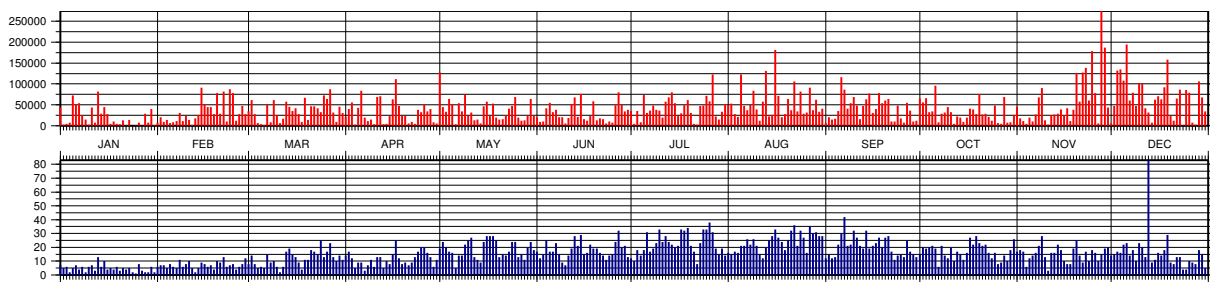

4.57.5 Daily number of Full-Rate data (CRD) in 2012

Figure 4.270: Daily number of Full-Rate (CRD) (red) and files/passes (blue) in 2012