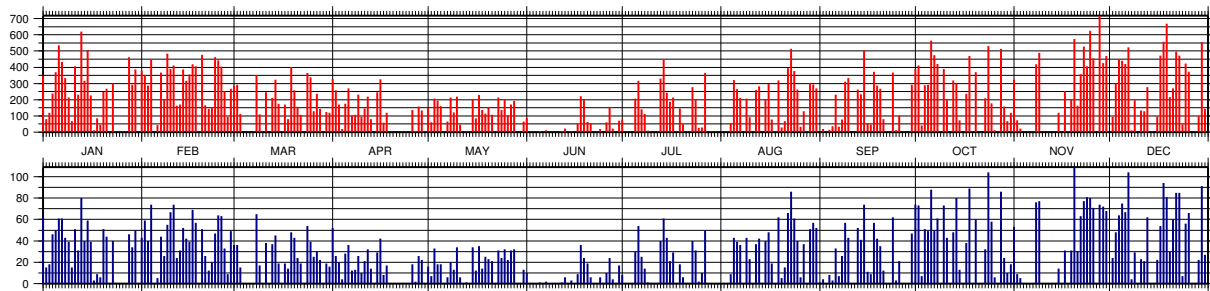

3.7.4 Statistics of Normal Points (CRD) in 2012

Figure 3.14: Number of Normal Points (CRD) (red) and files/passes (blue) for every day in 2012