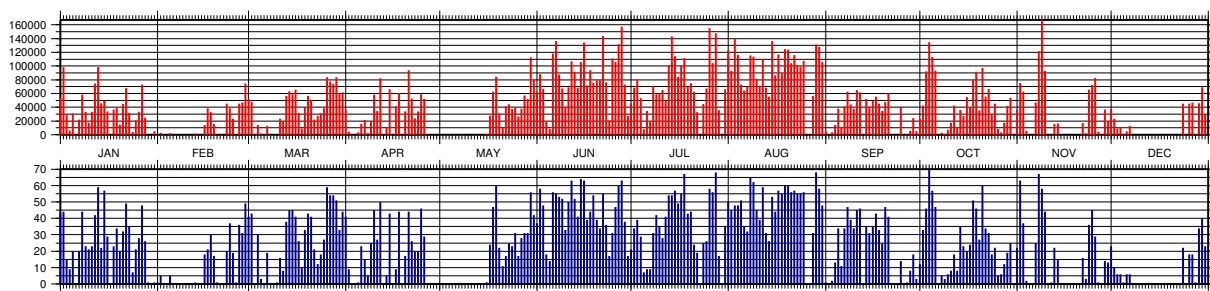

¹ Number of observations; ² Number of files/passes

3.21.4 Statistics of Normal Points (CRD) in 2012

Figure 3.53: Number of Normal Points (CRD) (red) and files/passes (blue) for every day in 2012

3.21.5 Statistics of Full-Rate (CRD) in 2012