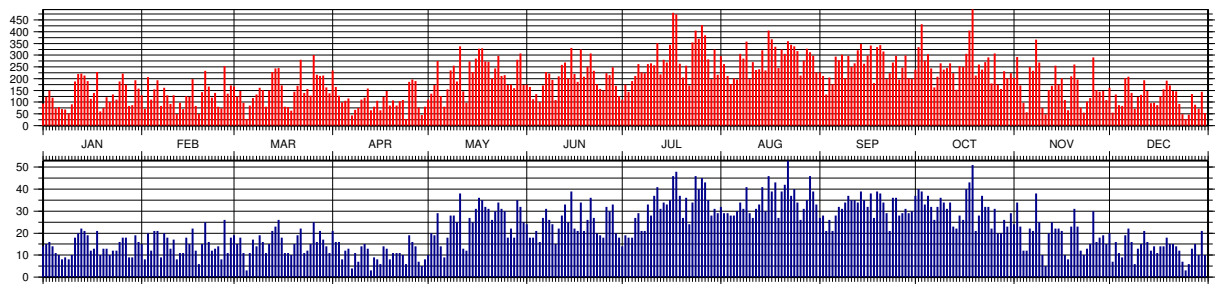

¹ Number of observations; ² Number of files/passes

4.59.3 Daily number of Predictions (CPF) in 2012

Figure 4.278: Daily number of Predictions (CPF) (red) and files/passes (blue) in 2012

4.59.4 Daily number of Normal Points (CRD) in 2012