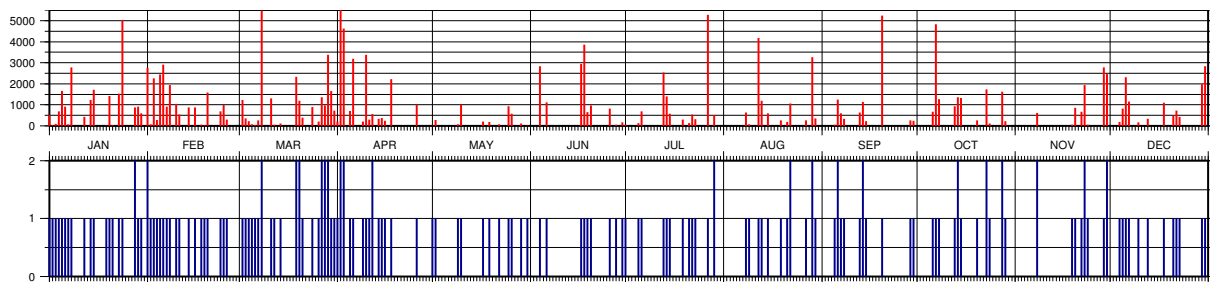

4.38.5 Daily number of Full-Rate data (CRD) in 2012

Figure 4.178: Daily number of Full-Rate (CRD) (red) and files/passes (blue) in 2012