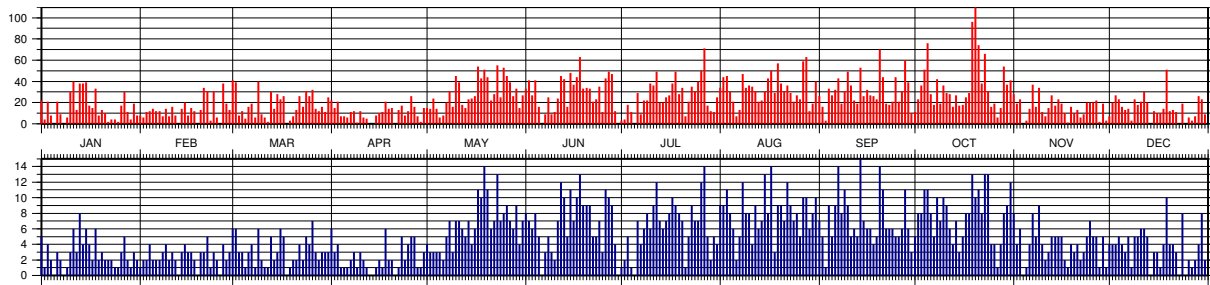

4.15.4 Daily number of Normal Points (CRD) in 2012

Figure 4.65: Daily number of Normal Points (CRD) (red) and files/passes (blue) in 2012