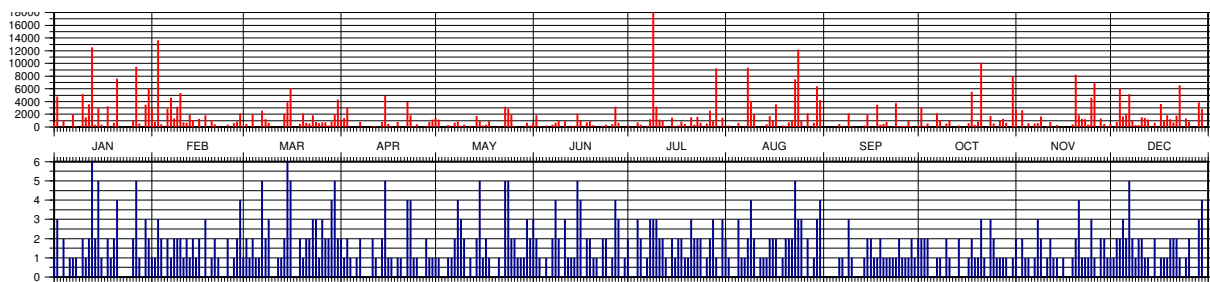

4.24.5 Daily number of Full-Rate data (CRD) in 2012

Figure 4.109: Daily number of Full-Rate (CRD) (red) and files/passes (blue) in 2012