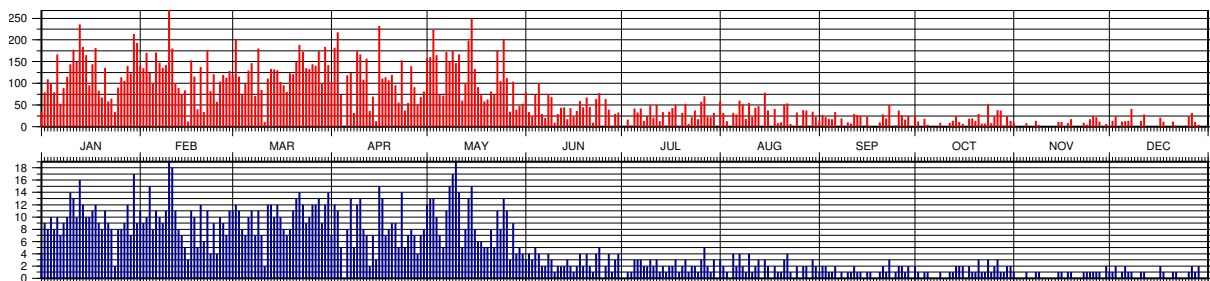

4.53.6 Daily number of Normal Points (CSTG) in 2012

Figure 4.251: Daily number of Normal Points (CSTG) in 2012