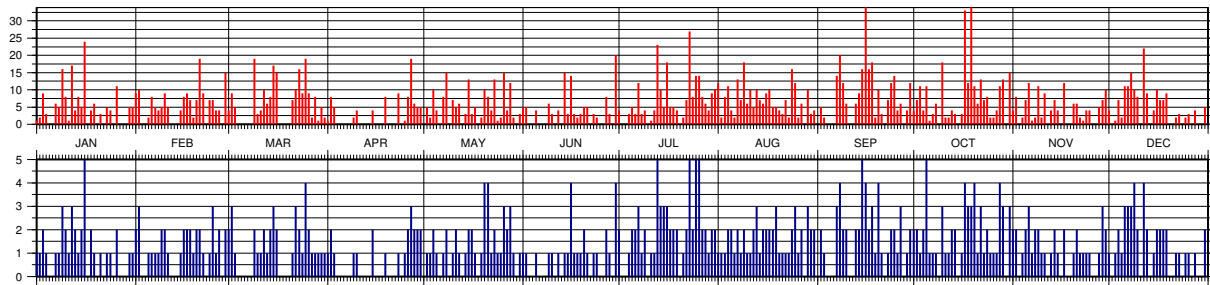

4.32.4 Daily number of Normal Points (CRD) in 2012

Figure 4.147: Daily number of Normal Points (CRD) (red) and files/passes (blue) in 2012