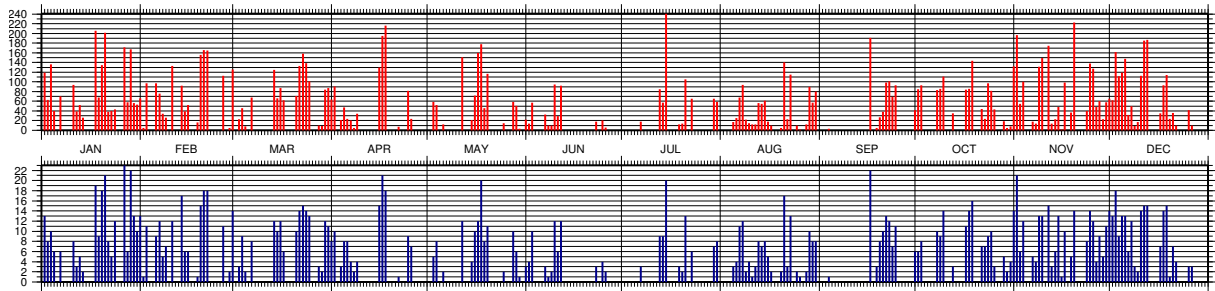

¹ Number of observations; ² Number of files/passes

3.22.4 Statistics of Normal Points (CRD) in 2012

Figure 3.57: Number of Normal Points (CRD) (red) and files/passes (blue) for every day in 2012

3.22.5 Statistics of Full-Rate (CRD) in 2012