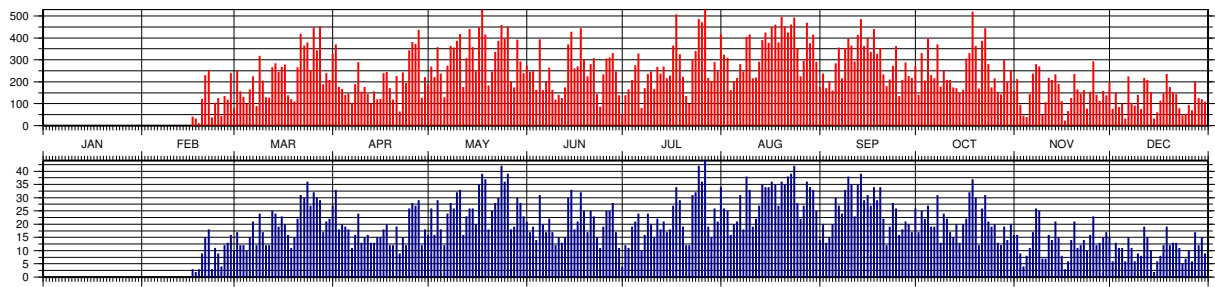

4.60.4 Daily number of Normal Points (CRD) in 2012

Figure 4.284: Daily number of Normal Points (CRD) (red) and files/passes (blue) in 2012