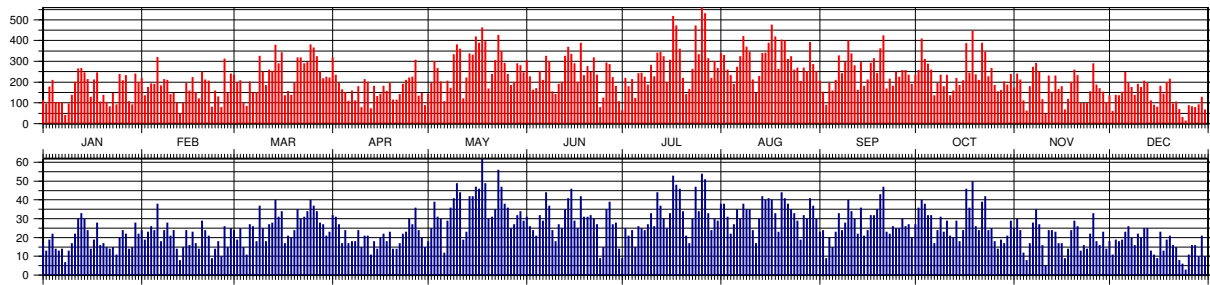

¹ Number of observations; ² Number of files/passes

4.58.3 Daily number of Predictions (CPF) in 2012

Figure 4.273: Daily number of Predictions (CPF) (red) and files/passes (blue) in 2012

4.58.4 Daily number of Normal Points (CRD) in 2012