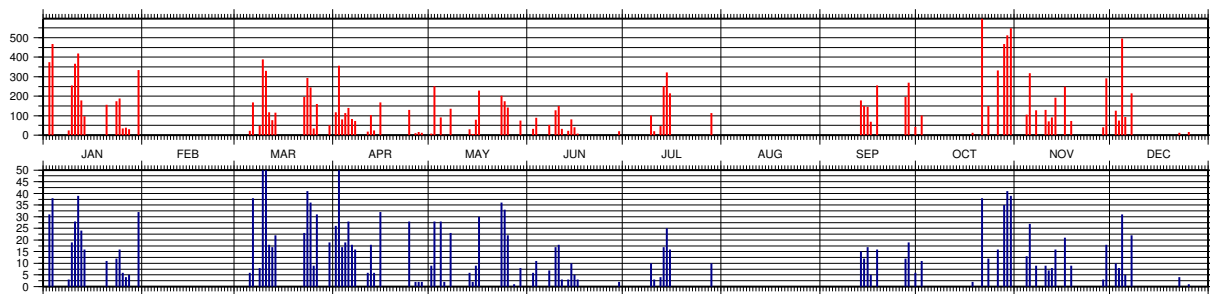

¹ Number of observations; ² Number of files/passes

3.6.4 Statistics of Normal Points (CRD) in 2012

Figure 3.12: Number of Normal Points (CRD) (red) and files/passes (blue) for every day in 2012

3.6.5 Statistics of Full-Rate (CRD) in 2012