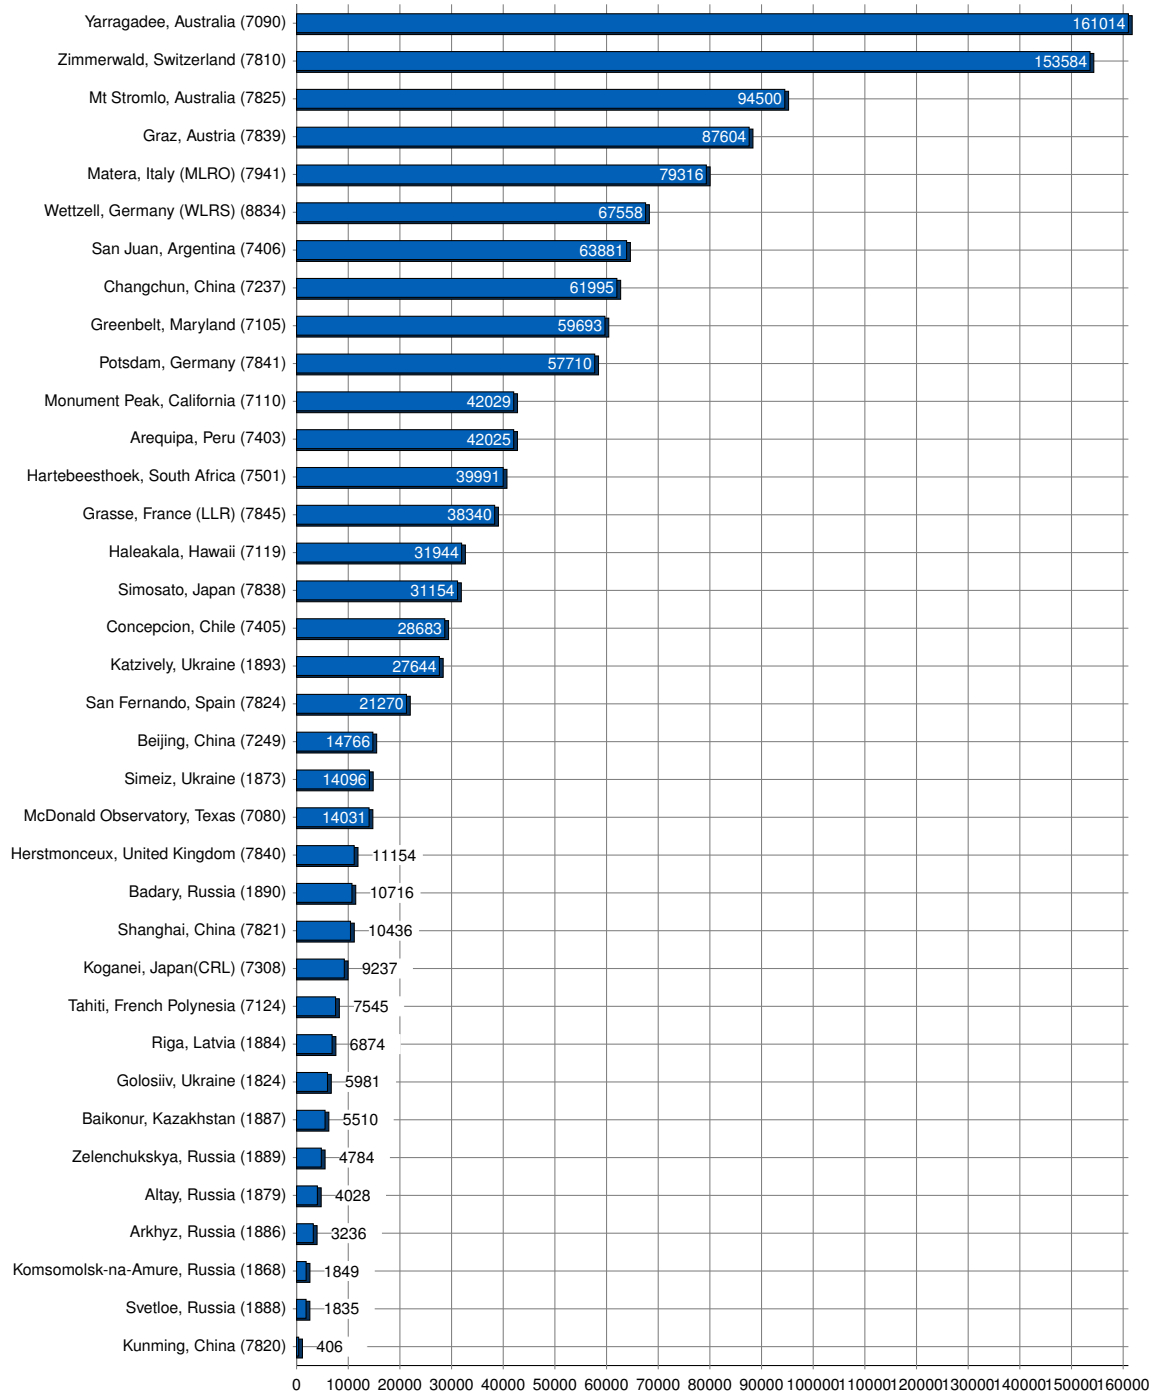

1.3 Data Flow within the ILRS

2 Common Statistics

2.1 Normal Points (CRD) by Station in 2012

Figure 2.1: Number of Normal Points (CRD) by Station

2.2 Full-Rate (CRD) by Station in 2012

Figure 2.2: Number of Full-Rate Data by Station