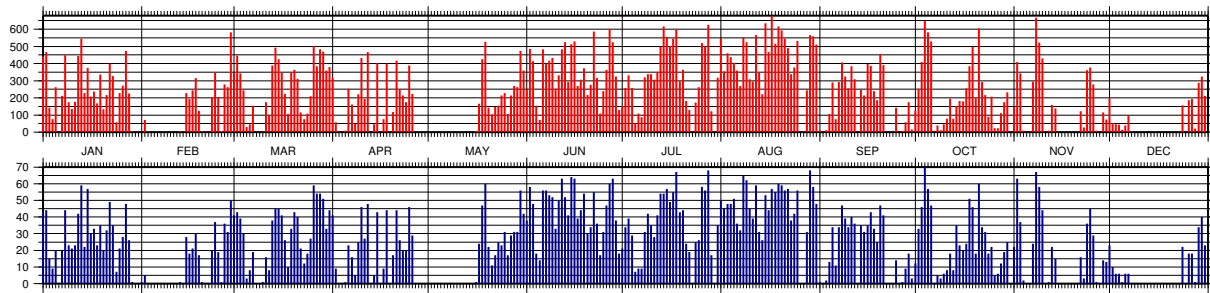

¹ Number of observations; ² Number of files/passes

3.21.4 Statistics of Normal Points (CRD) in 2012

Figure 3.53: Number of Normal Points (CRD) (red) and files/passes (blue) for every day in 2012

3.21.5 Statistics of Full-Rate (CRD) in 2012