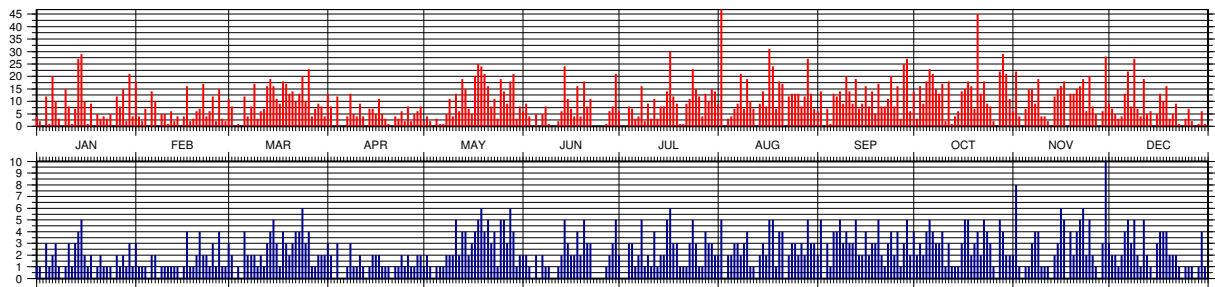

4.40.4 Daily number of Normal Points (CRD) in 2012

Figure 4.187: Daily number of Normal Points (CRD) (red) and files/passes (blue) in 2012