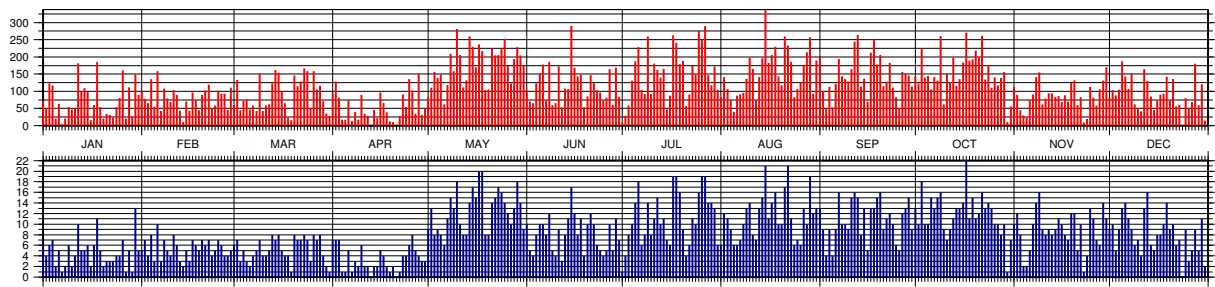

4.69.4 Daily number of Normal Points (CRD) in 2012

Figure 4.317: Daily number of Normal Points (CRD) (red) and files/passes (blue) in 2012