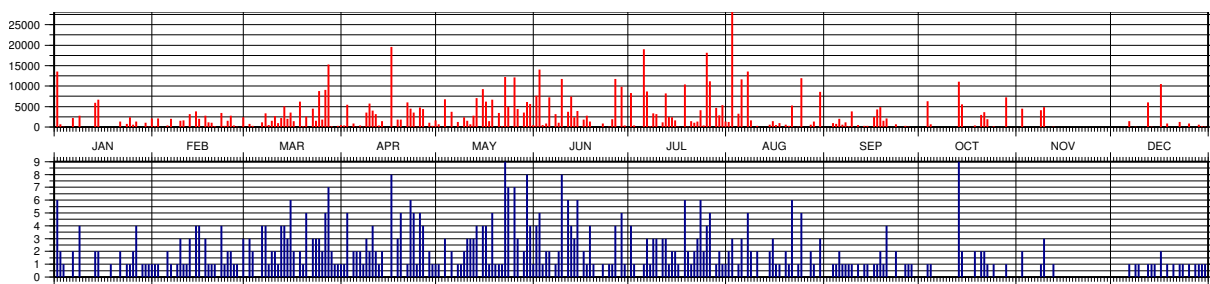

Figure 4.75: Daily number of Normal Points (CRD) (red) and files/passes (blue) in 2012

4.17.5 Daily number of Full-Rate data (CRD) in 2012

Figure 4.76: Daily number of Full-Rate (CRD) (red) and files/passes (blue) in 2012