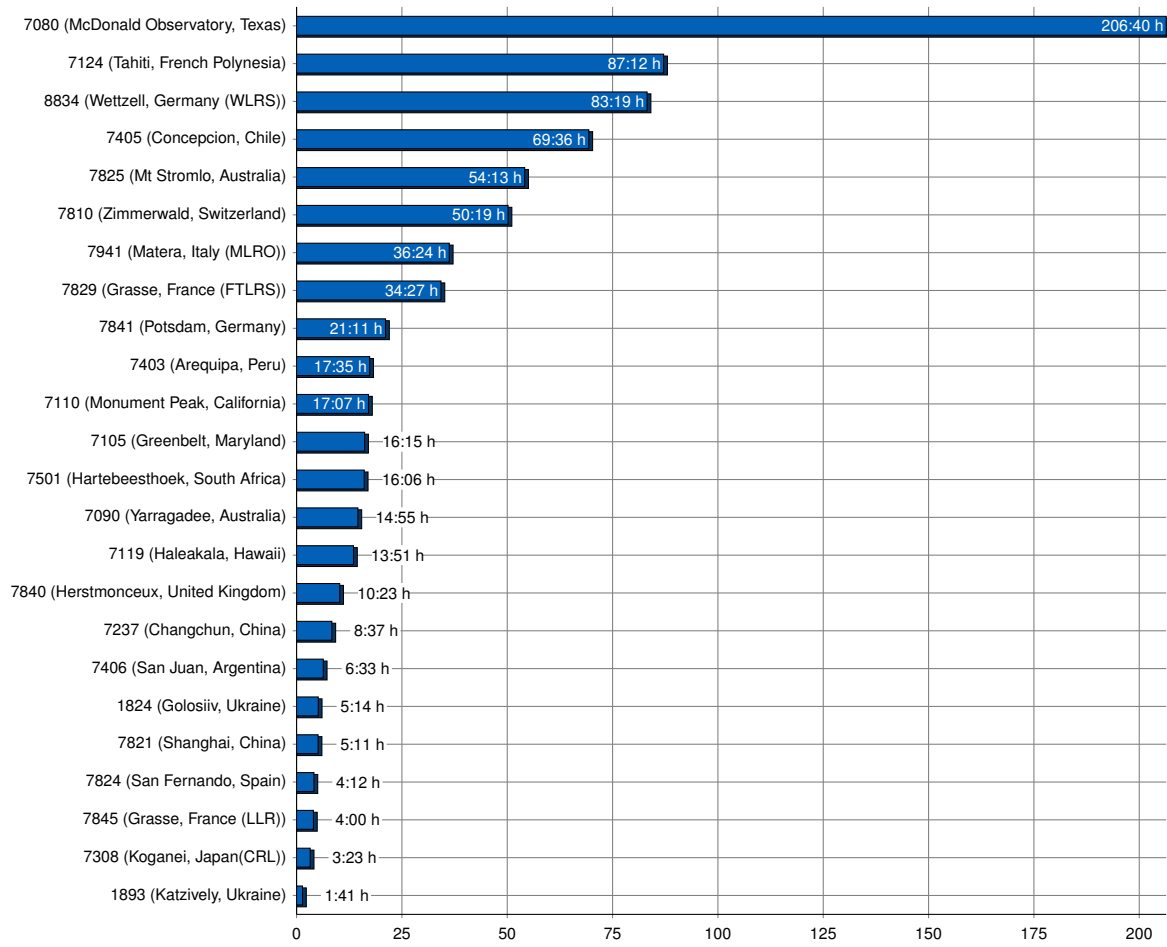

Figure 2.5: Time-delay of FRD data transfer for each station