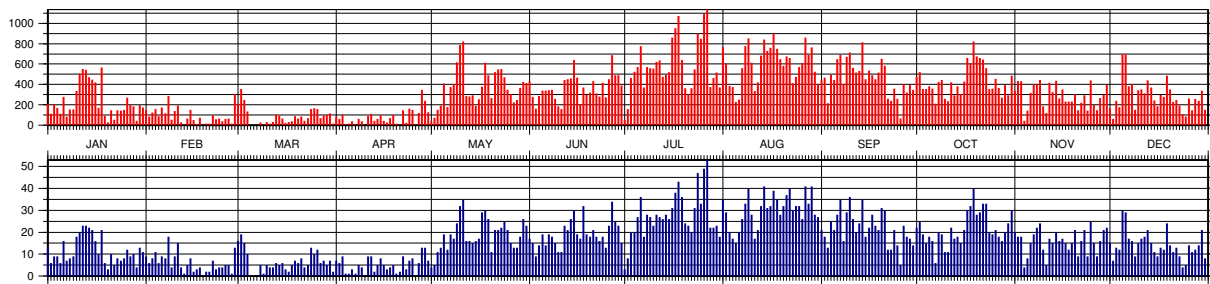

4.56.4 Daily number of Normal Points (CRD) in 2012

Figure 4.264: Daily number of Normal Points (CRD) (red) and files/passes (blue) in 2012