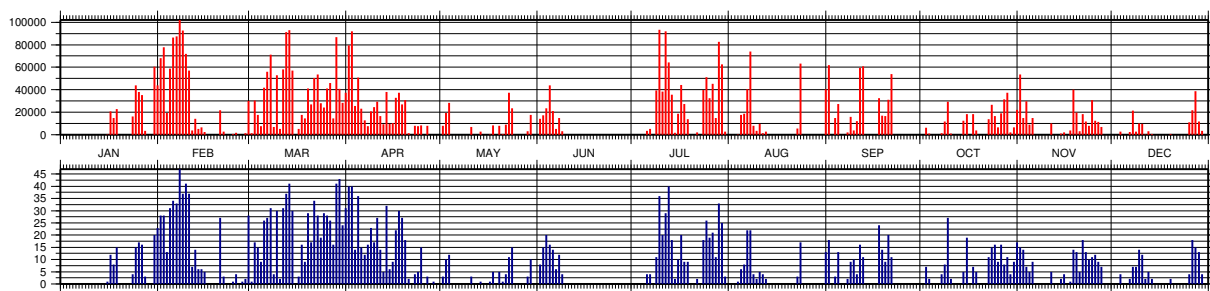

¹ Number of observations; ² Number of files/passes

3.8.4 Statistics of Normal Points (CRD) in 2012

Figure 3.18: Number of Normal Points (CRD) (red) and files/passes (blue) for every day in 2012

3.8.5 Statistics of Full-Rate (CRD) in 2012