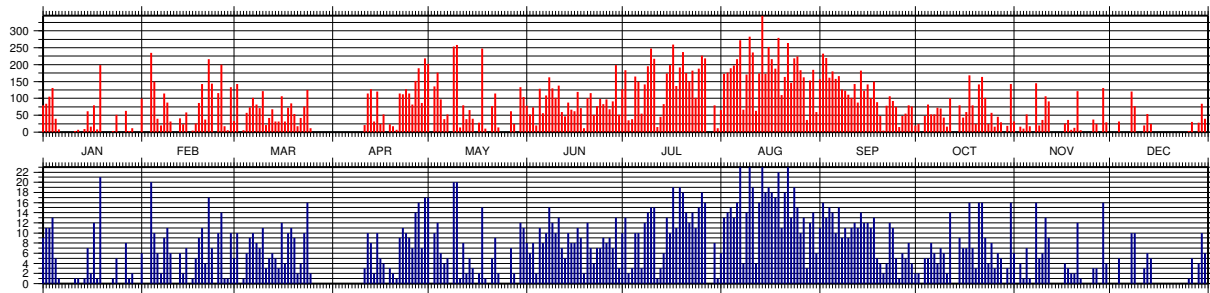

¹ Number of observations; ² Number of files/passes

3.17.4 Statistics of Normal Points (CRD) in 2012

Figure 3.43: Number of Normal Points (CRD) (red) and files/passes (blue) for every day in 2012

3.17.5 Statistics of Full-Rate (CRD) in 2012