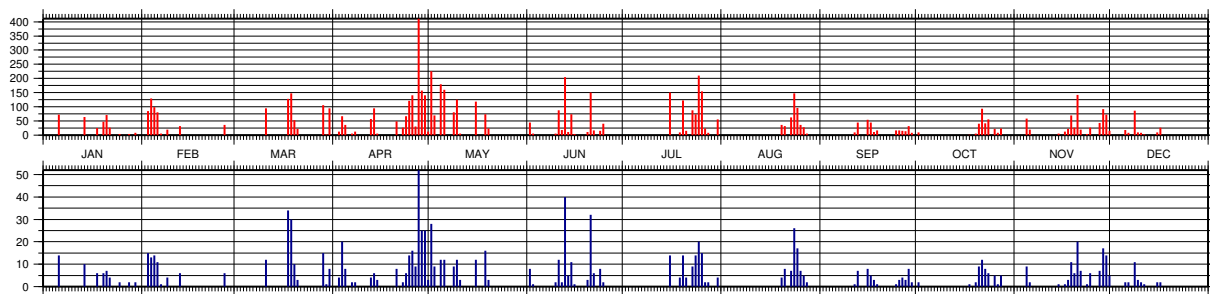

3.38.4 Statistics of Normal Points (CRD) in 2012

Figure 3.102: Number of Normal Points (CRD) (red) and files/passes (blue) for every day in 2012

3.38.5 Statistics of Full-Rate (CRD) in 2012

No data available in 2012

3.38.6 Statistics of Normal Points (CSTG) in 2012

No data available in 2012

3.38.7 Statistics of Full-Rate (MERIT-II) in 2012

No data available in 2012