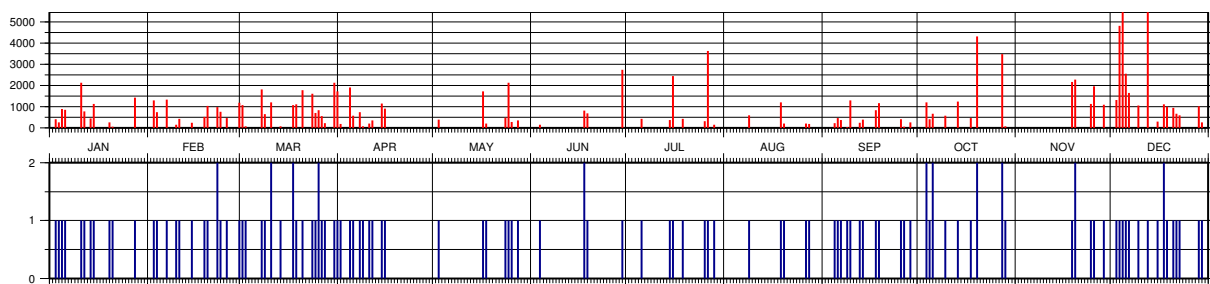

4.31.5 Daily number of Full-Rate data (CRD) in 2012

Figure 4.143: Daily number of Full-Rate (CRD) (red) and files/passes (blue) in 2012