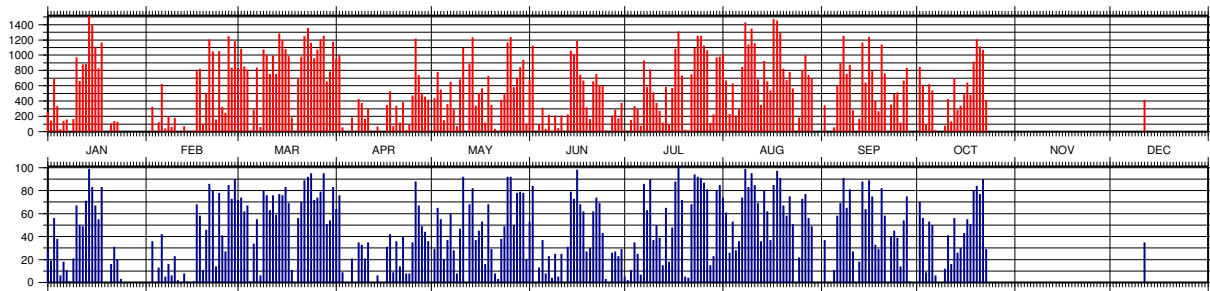

3.39.4 Statistics of Normal Points (CRD) in 2012

Figure 3.103: Number of Normal Points (CRD) (red) and files/passes (blue) for every day in 2012