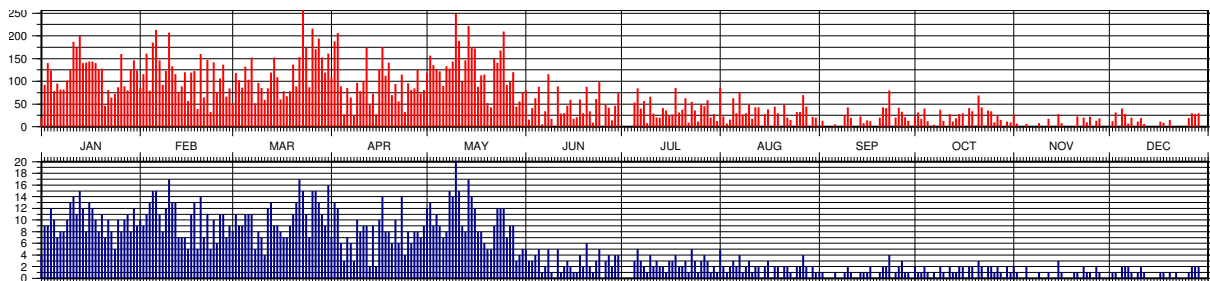

4.54.6 Daily number of Normal Points (CSTG) in 2012

Figure 4.256: Daily number of Normal Points (CSTG) in 2012

4.54.7 Daily number of Full-Rate data (MERIT-II) in 2012

Figure 4.257: Daily number of Full-Rate (MERIT-II) (red) and files/passes (blue) in 2012