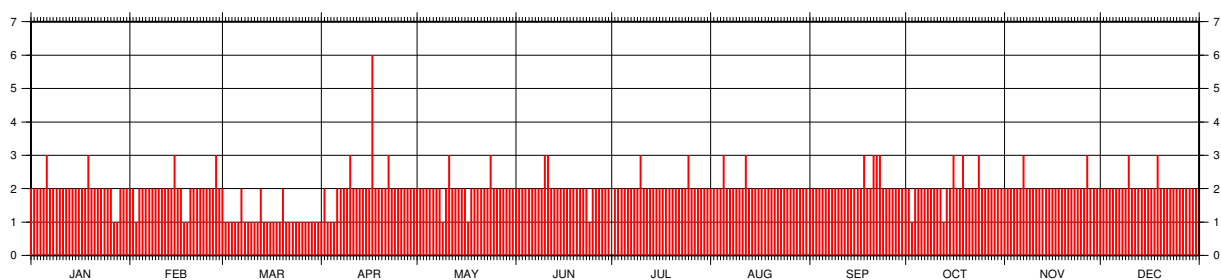

4.13 Cryosat-2 (1001301)

4.13.1 Common Information

Official name:	cryosat2
COSPAR ID:	1001301
SIC Code:	8006
NORAD ID:	36508
Launch Date:	2010-04-08

4.13.2 Monthly and Yearly Data Holding

	NPT (CRD)	FRD (CRD)	NP (CSTG)	FR (MERIT)	Pred. (CPF)
Januar	2733¹ / 204²	201121 / 68	5110 / 366	173948 / 52	62²
February	2618 / 199	449361 / 94	4720 / 342	398660 / 66	57
March	3804 / 280	283525 / 131	6659 / 462	197215 / 66	35
April	1682 / 144	51492 / 76	3833 / 293	29366 / 27	62
May	4920 / 343	109938 / 89	3562 / 252	28464 / 24	62
June	5178 / 375	241561 / 146	858 / 72	152679 / 12	61
July	7208 / 533	401241 / 174	1355 / 128	252510 / 15	62
August	6907 / 523	583563 / 150	860 / 73	75484 / 5	64
September	6630 / 433	509228 / 103	700 / 49	0 / 0	64
October	5306 / 406	614410 / 94	163 / 15	1674 / 1	63
November	3688 / 289	543588 / 99	311 / 23	0 / 0	62
December	3552 / 261	716691 / 113	321 / 26	0 / 0	64
Year	54226 / 3990	4705719 / 1337	28452 / 2101	1310000 / 268	718

¹ Number of observations; ² Number of files/passes

4.13.3 Daily number of Predictions (CPF) in 2012

Figure 4.54: Daily number of Predictions (CPF) (red) and files/passes (blue) in 2012