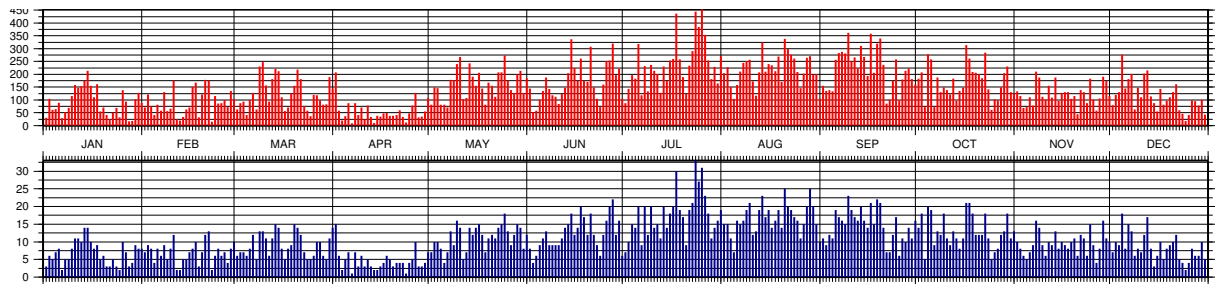

4.13.4 Daily number of Normal Points (CRD) in 2012

Figure 4.55: Daily number of Normal Points (CRD) (red) and files/passes (blue) in 2012