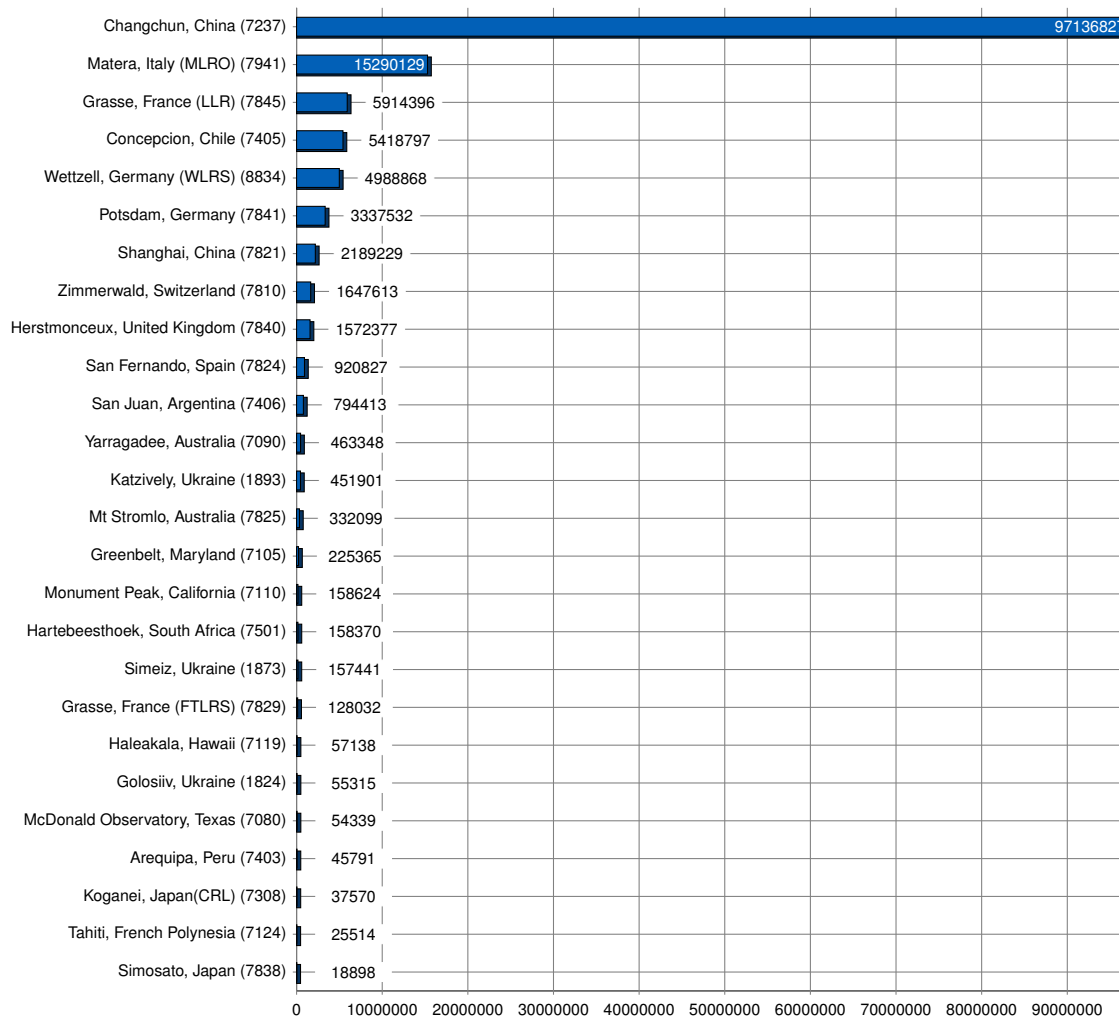

1.3 Data Flow within the ILRS

2 Common Statistics

2.1 Normal Points (CRD) by Station in 2012

Figure 2.1: Number of Normal Points (CRD) by Station

2.2 Full-Rate (CRD) by Station in 2012

Figure 2.2: Number of Full-Rate Data by Station