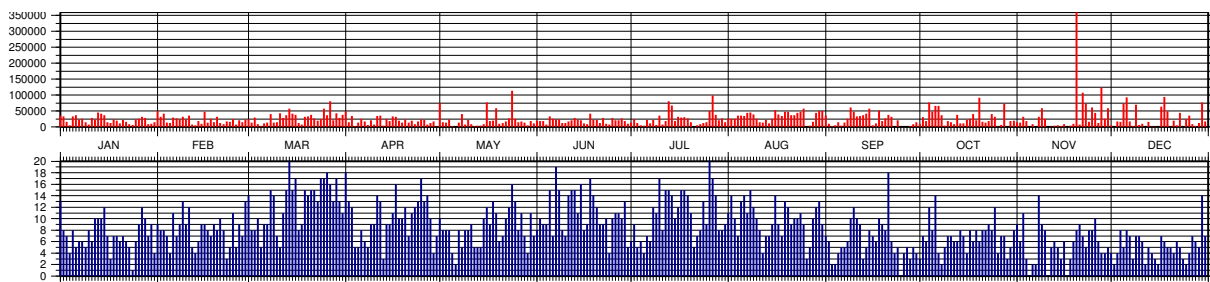

4.58.5 Daily number of Full-Rate data (CRD) in 2012

Figure 4.275: Daily number of Full-Rate (CRD) (red) and files/passes (blue) in 2012