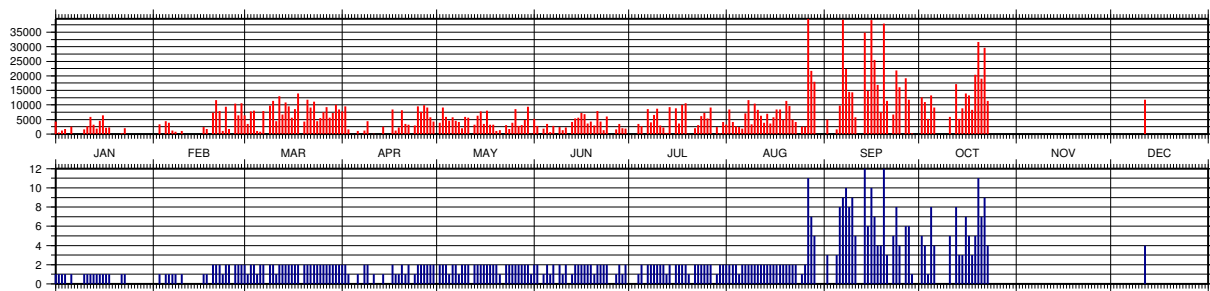

3.39.5 Statistics of Full-Rate (CRD) in 2012

Figure 3.104: Number of Full-Rate Data (CRD) (red) and files/passes (blue) for every day in 2012