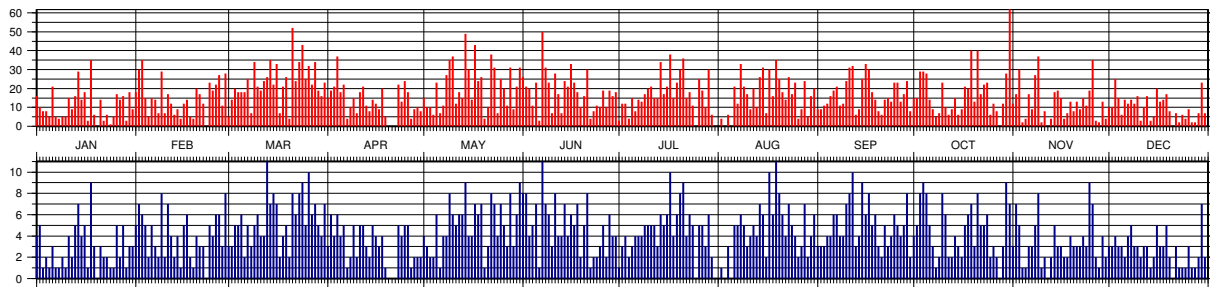

4.30.4 Daily number of Normal Points (CRD) in 2012

Figure 4.137: Daily number of Normal Points (CRD) (red) and files/passes (blue) in 2012