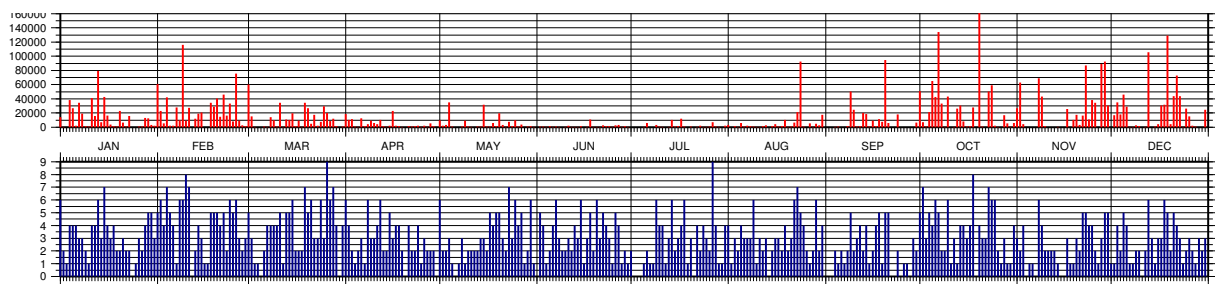

4.61.5 Daily number of Full-Rate data (CRD) in 2012

Figure 4.290: Daily number of Full-Rate (CRD) (red) and files/passes (blue) in 2012