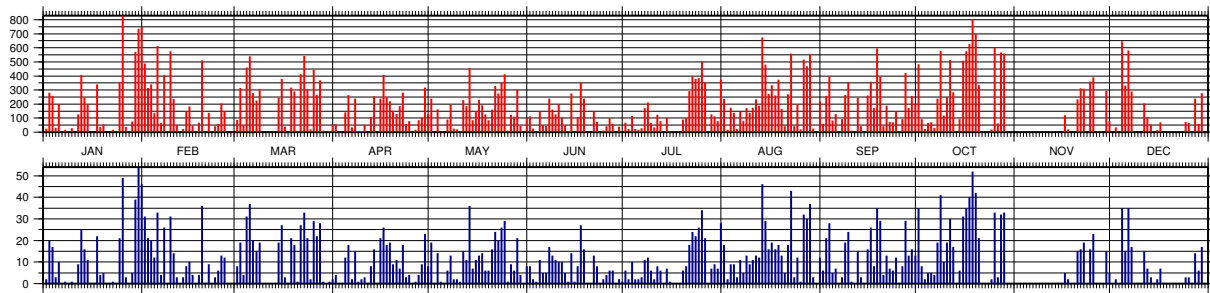

¹ Number of observations; ² Number of files/passes

3.25.4 Statistics of Normal Points (CRD) in 2012

Figure 3.67: Number of Normal Points (CRD) (red) and files/passes (blue) for every day in 2012

3.25.5 Statistics of Full-Rate (CRD) in 2012