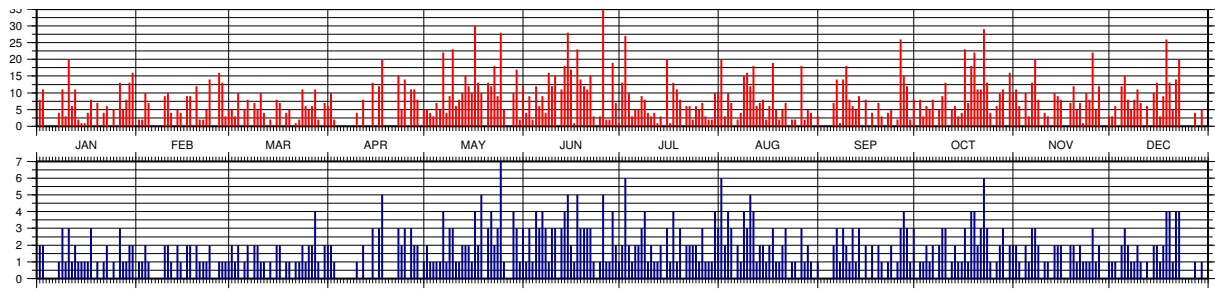

4.52.4 Daily number of Normal Points (CRD) in 2012

Figure 4.244: Daily number of Normal Points (CRD) (red) and files/passes (blue) in 2012