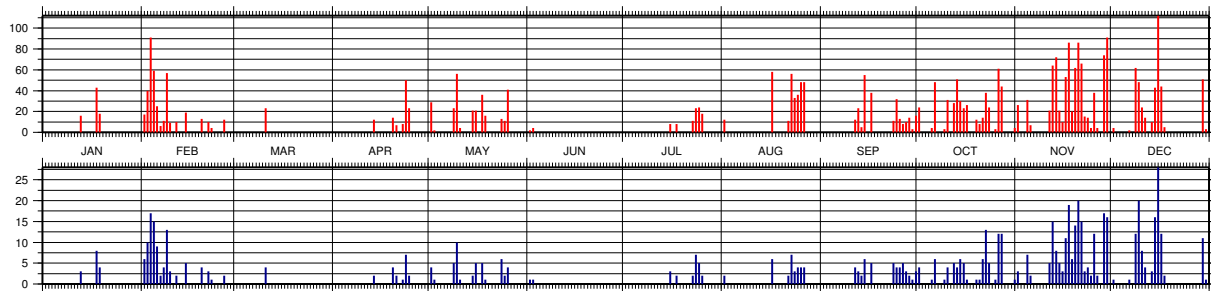

¹ Number of observations; ² Number of files/passes

3.3.4 Statistics of Normal Points (CRD) in 2012

Figure 3.6: Number of Normal Points (CRD) (red) and files/passes (blue) for every day in 2012

3.3.5 Statistics of Full-Rate (CRD) in 2012