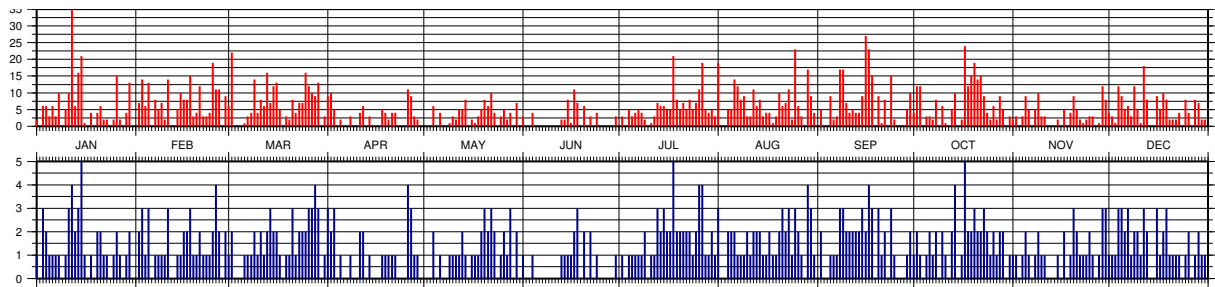

4.28.4 Daily number of Normal Points (CRD) in 2012

Figure 4.127: Daily number of Normal Points (CRD) (red) and files/passes (blue) in 2012