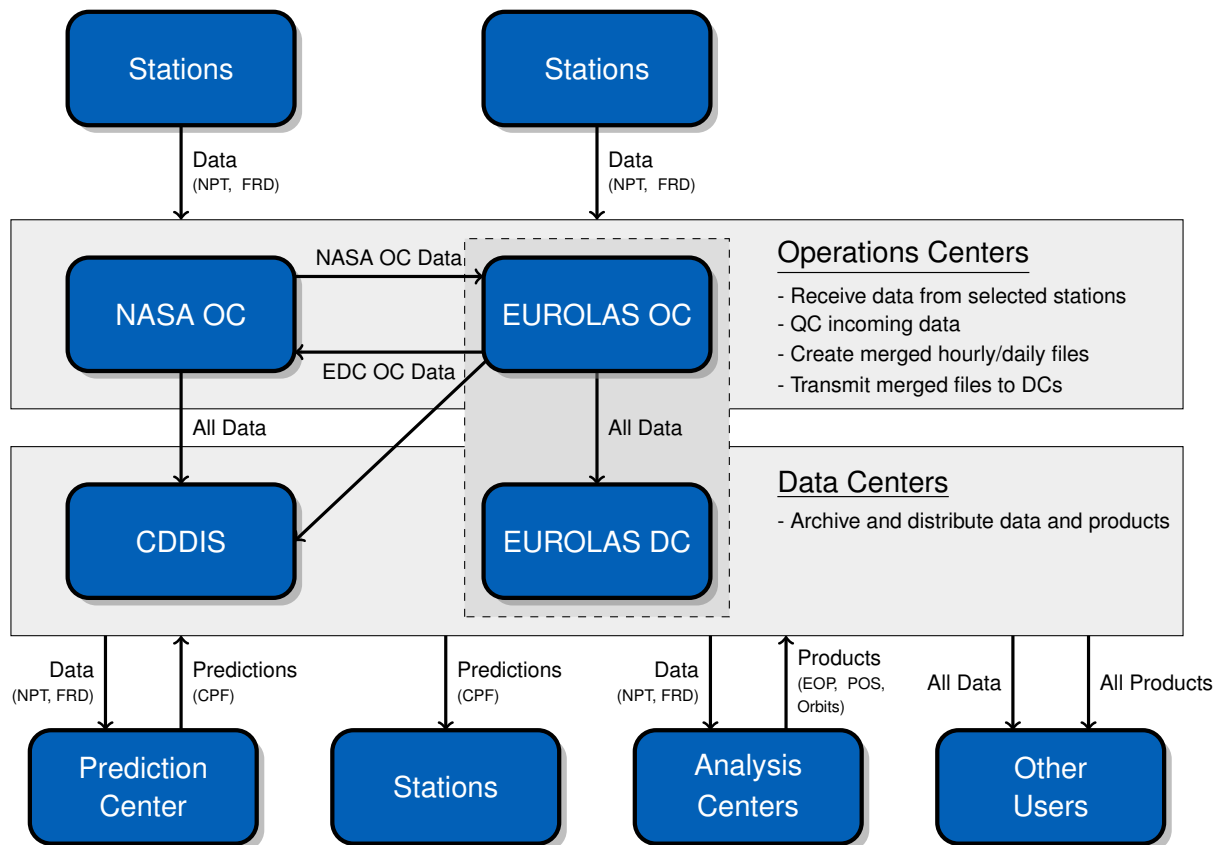

1.3 Data Flow within the ILRS