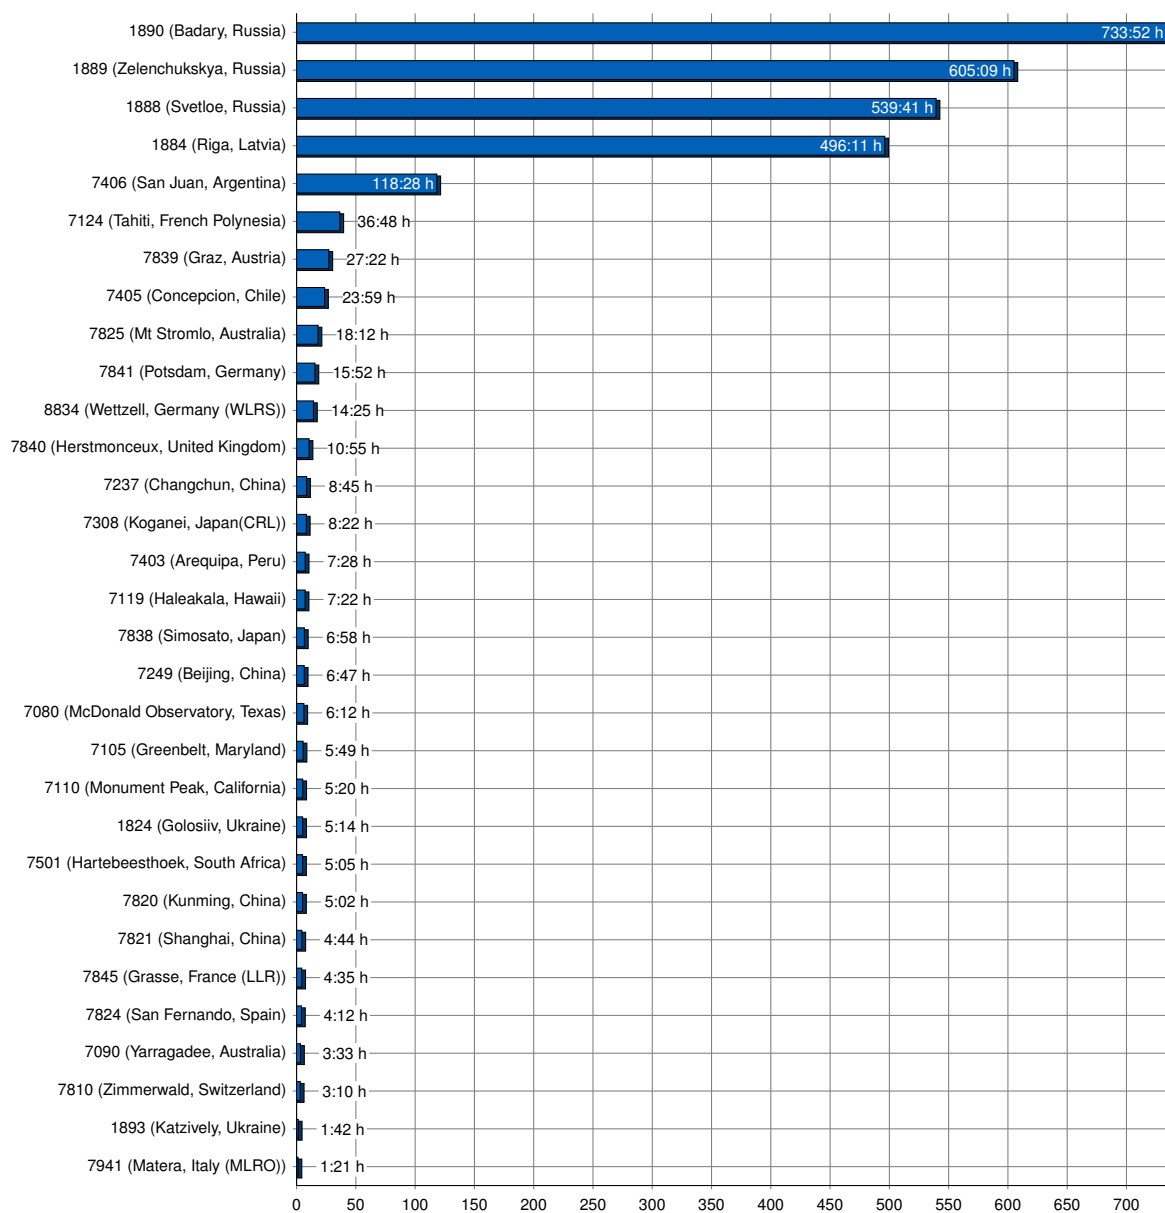

- only SLR data of 2012
- each data type was investigated individually (e.g. NPT, FRD)
- only 'valid' data sets
- only data sets with version '00' (no resubmitted data sets were considered)

The following two figures show the time-delay of the transmission of NPT (Figure: 2.4) and FRD (Figure: 2.5) data.