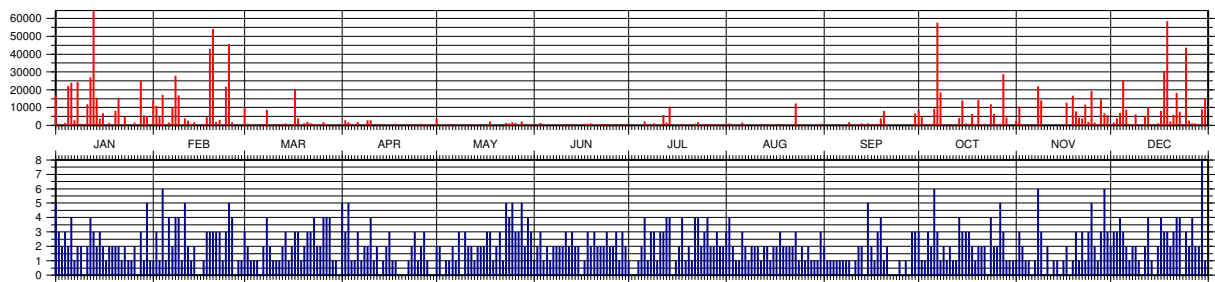

4.69.5 Daily number of Full-Rate data (CRD) in 2012

Figure 4.318: Daily number of Full-Rate (CRD) (red) and files/passes (blue) in 2012