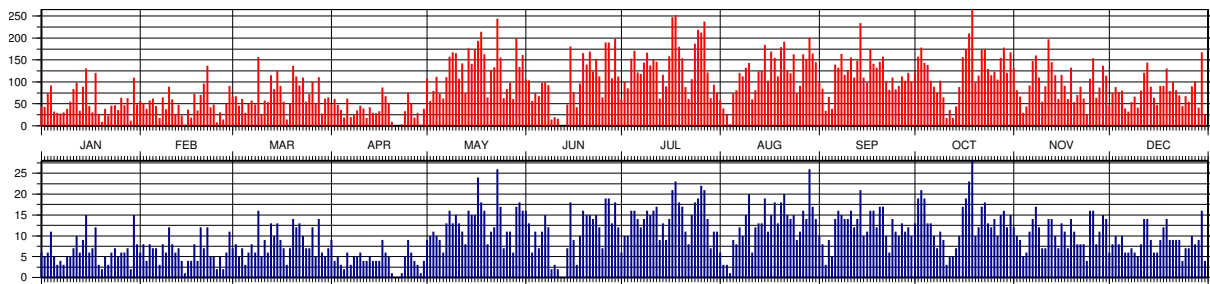

4.55.4 Daily number of Normal Points (CRD) in 2012

Figure 4.259: Daily number of Normal Points (CRD) (red) and files/passes (blue) in 2012