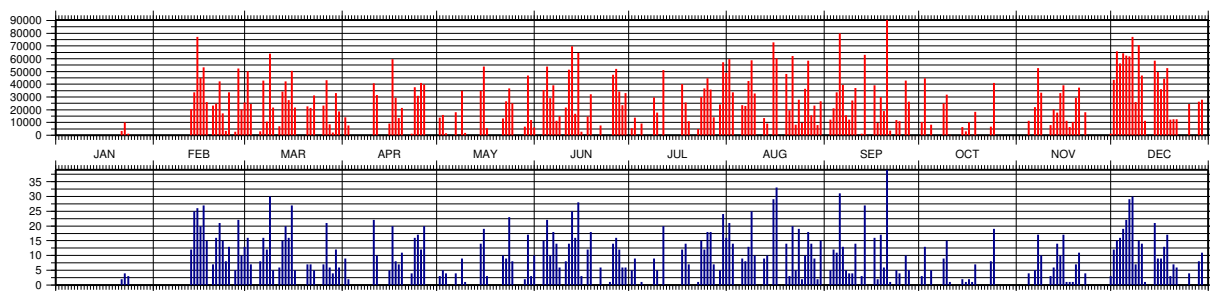

3.11.5 Statistics of Full-Rate (CRD) in 2012

Figure 3.27: Number of Full-Rate Data (CRD) (red) and files/passes (blue) for every day in 2012