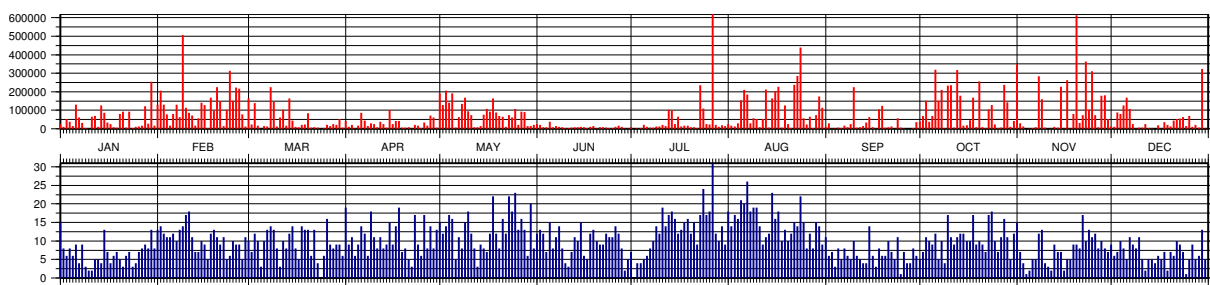

Figure 4.2: Daily number of Normal Points (CRD) (red) and files/passes (blue) in 2012

4.1.5 Daily number of Full-Rate data (CRD) in 2012

Figure 4.3: Daily number of Full-Rate (CRD) (red) and files/passes (blue) in 2012