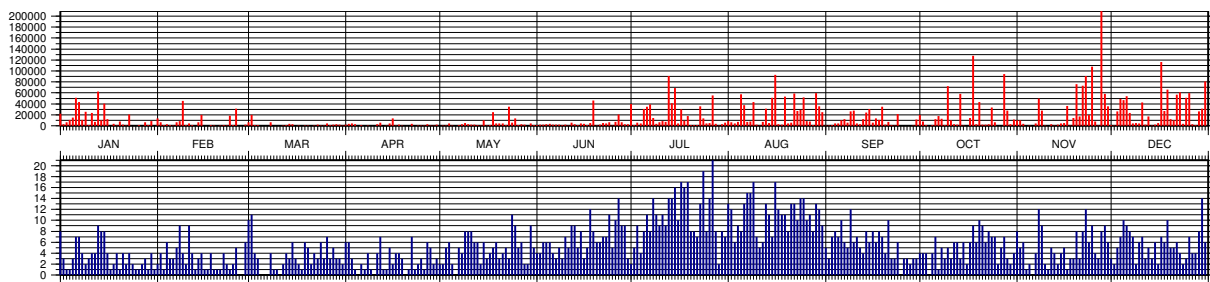

4.56.5 Daily number of Full-Rate data (CRD) in 2012

Figure 4.265: Daily number of Full-Rate (CRD) (red) and files/passes (blue) in 2012