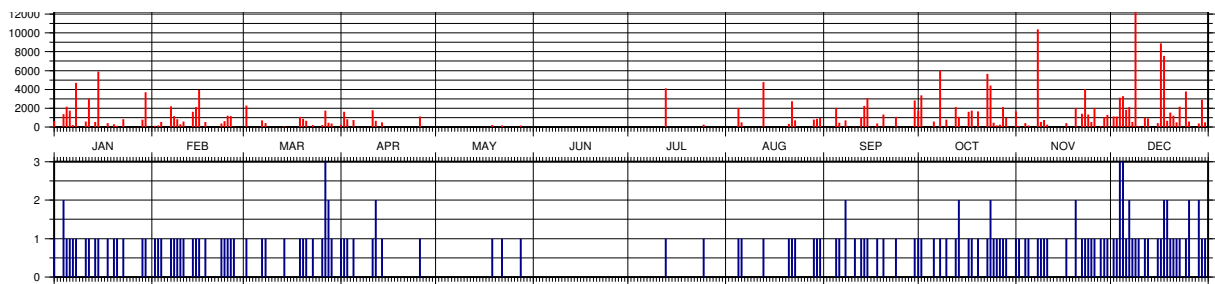

4.28.5 Daily number of Full-Rate data (CRD) in 2012

Figure 4.128: Daily number of Full-Rate (CRD) (red) and files/passes (blue) in 2012