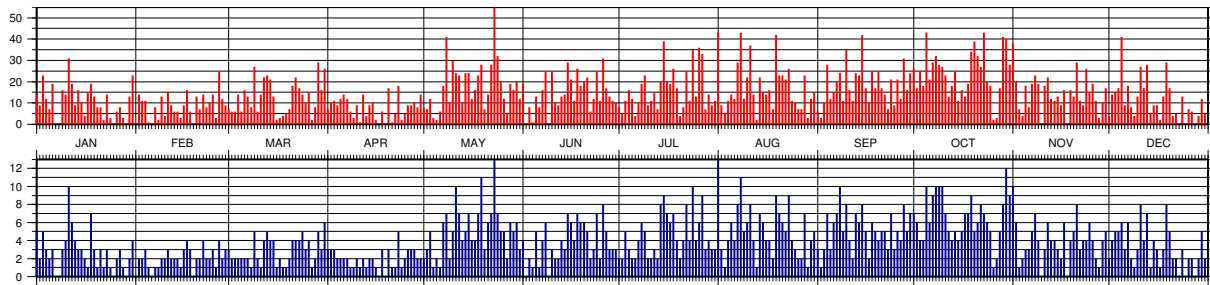

4.36.4 Daily number of Normal Points (CRD) in 2012

Figure 4.167: Daily number of Normal Points (CRD) (red) and files/passes (blue) in 2012