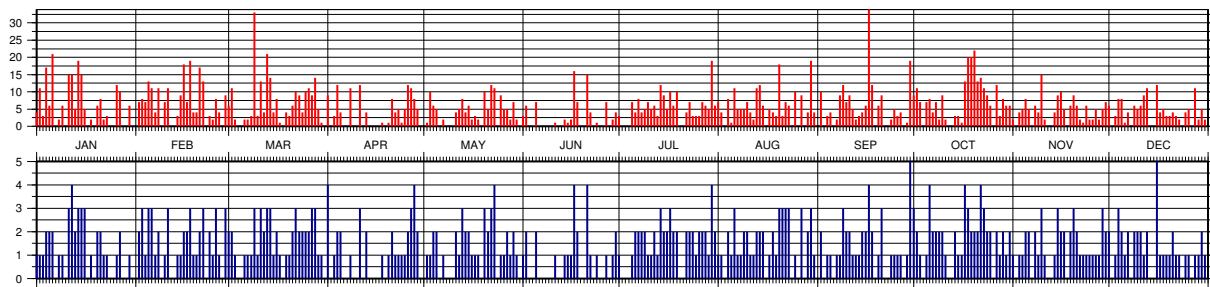

¹ Number of observations; ² Number of files/passes

4.23.3 Daily number of Predictions (CPF) in 2012

Figure 4.102: Daily number of Predictions (CPF) (red) and files/passes (blue) in 2012

4.23.4 Daily number of Normal Points (CRD) in 2012