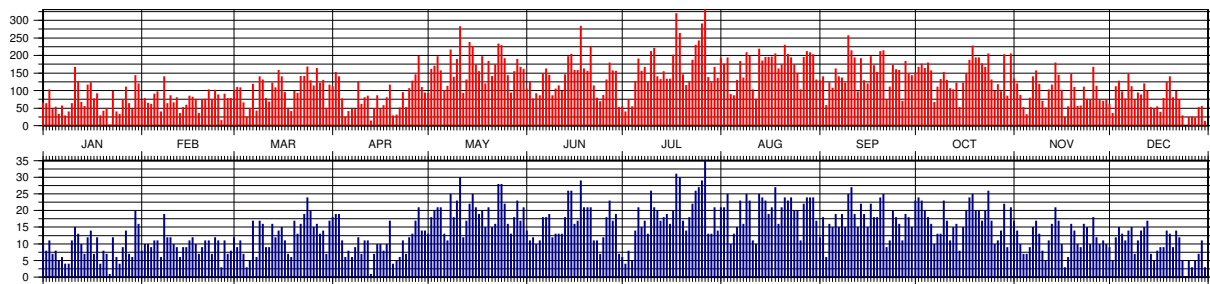

4.68.4 Daily number of Normal Points (CRD) in 2012

Figure 4.312: Daily number of Normal Points (CRD) (red) and files/passes (blue) in 2012