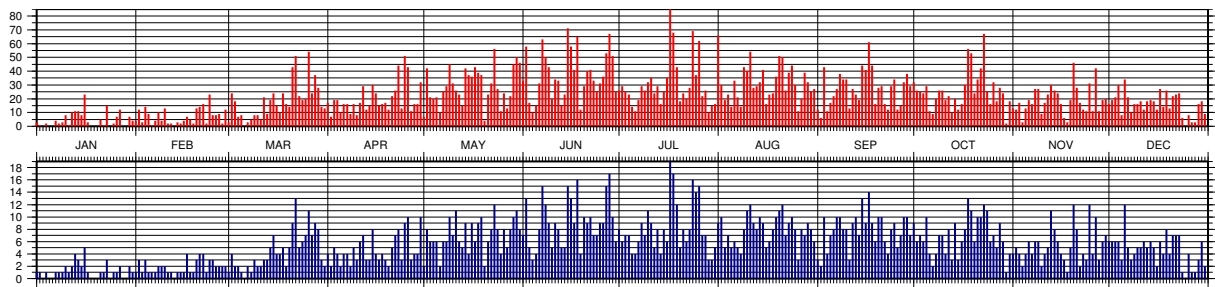

4.48.4 Daily number of Normal Points (CRD) in 2012

Figure 4.226: Daily number of Normal Points (CRD) (red) and files/passes (blue) in 2012