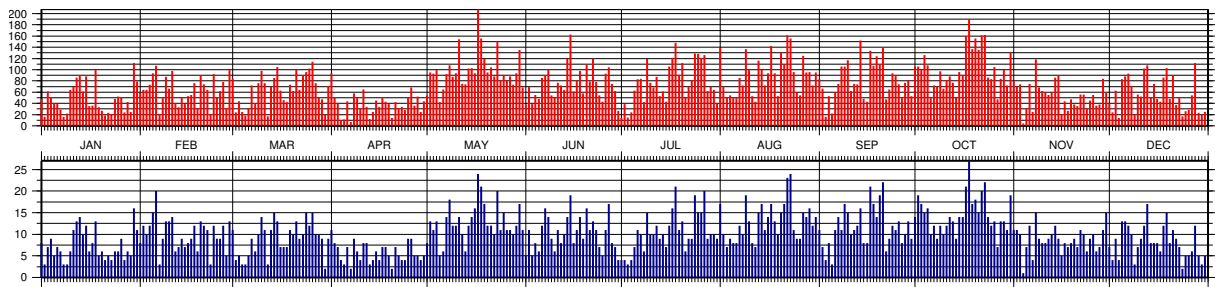

4.61.4 Daily number of Normal Points (CRD) in 2012

Figure 4.289: Daily number of Normal Points (CRD) (red) and files/passes (blue) in 2012