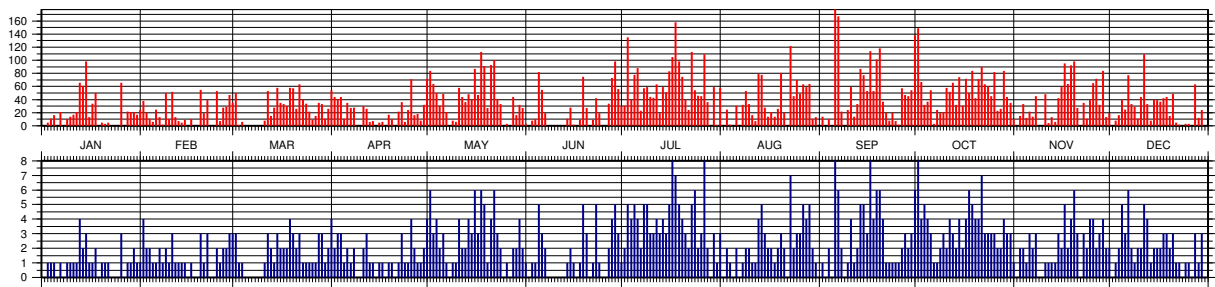

4.50.4 Daily number of Normal Points (CRD) in 2012

Figure 4.234: Daily number of Normal Points (CRD) (red) and files/passes (blue) in 2012