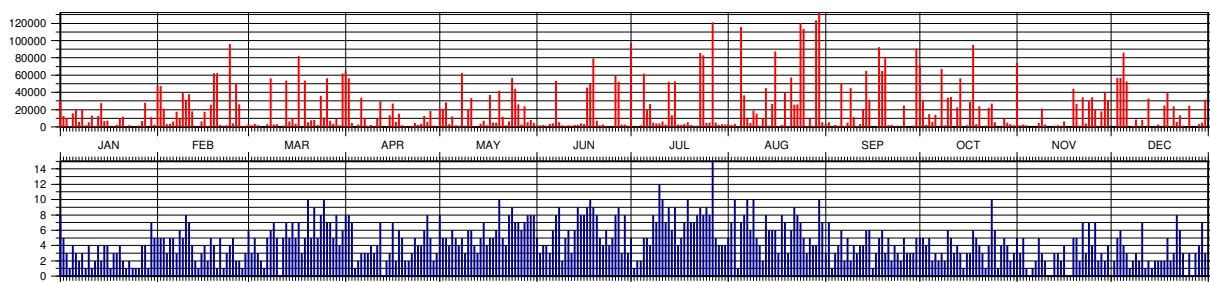

4.68.5 Daily number of Full-Rate data (CRD) in 2012

Figure 4.313: Daily number of Full-Rate (CRD) (red) and files/passes (blue) in 2012