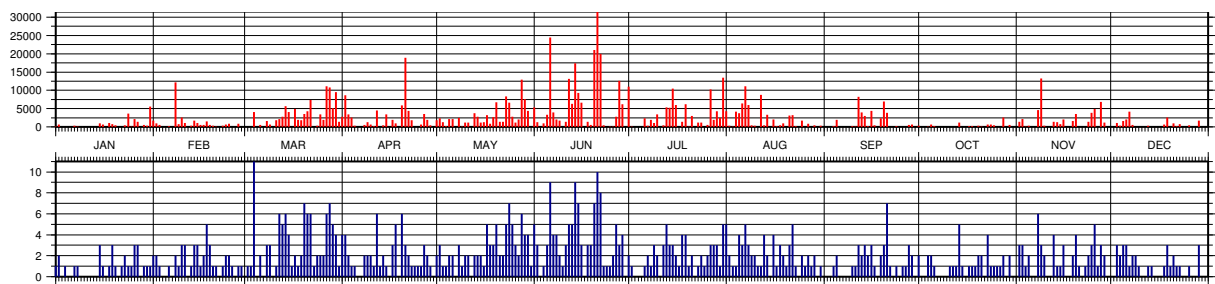

Figure 4.70: Daily number of Normal Points (CRD) (red) and files/passes (blue) in 2012

4.16.5 Daily number of Full-Rate data (CRD) in 2012

Figure 4.71: Daily number of Full-Rate (CRD) (red) and files/passes (blue) in 2012