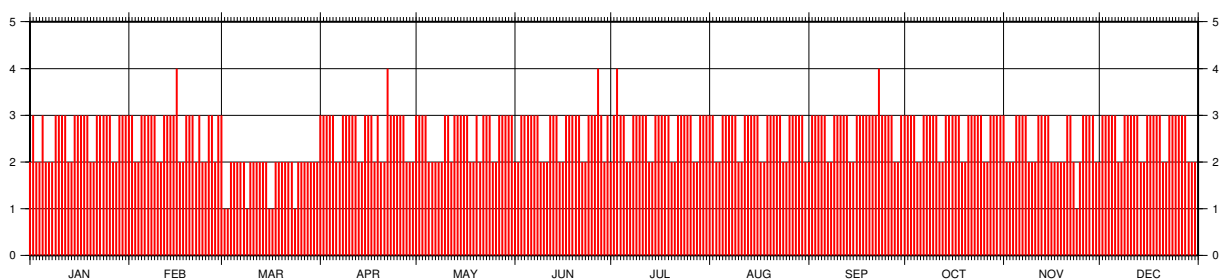

4.61 Larets (0304206)

4.61.1 Common Information

Official name:	larets
COSPAR ID:	0304206
SIC Code:	5557
NORAD ID:	27944
Launch Date:	2003-09-27

4.61.2 Monthly and Yearly Data Holding

	NPT (CRD)	FRD (CRD)	NP (CSTG)	FR (MERIT)	Pred. (CPF)
Januar	1504¹ / 231²	426055 / 99	2543 / 359	303396 / 64	81²
February	1821 / 292	689775 / 121	2455 / 367	600517 / 85	78
March	1982 / 279	356165 / 119	2886 / 385	326676 / 70	57
April	1167 / 172	140071 / 85	2473 / 332	104883 / 42	81
May	3063 / 398	157387 / 94	2328 / 310	99354 / 26	82
June	2267 / 306	41985 / 93	668 / 92	12139 / 4	81
July	2390 / 326	56921 / 84	517 / 76	33016 / 10	85
August	2820 / 404	196246 / 96	495 / 73	7336 / 4	84
September	2402 / 350	276771 / 60	286 / 36	0 / 0	84
October	3190 / 452	800025 / 114	286 / 38	1720 / 2	85
November	1628 / 265	665368 / 74	78 / 15	0 / 0	74
December	1749 / 255	688094 / 83	186 / 27	0 / 0	83
Year	25983 / 3730	4494863 / 1122	15201 / 2110	1489037 / 307	955

¹ Number of observations; ² Number of files/passes

4.61.3 Daily number of Predictions (CPF) in 2012

Figure 4.288: Daily number of Predictions (CPF) (red) and files/passes (blue) in 2012