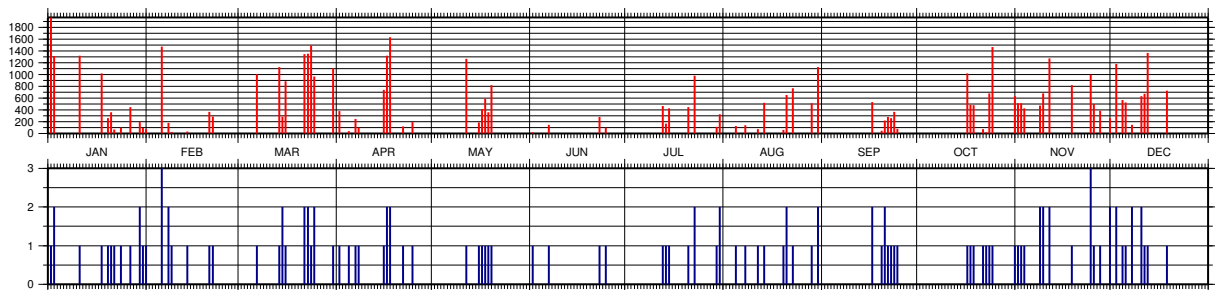

¹ Number of observations; ² Number of files/passes

3.22.4 Statistics of Normal Points (CRD) in 2012

Figure 3.57: Number of Normal Points (CRD) (red) and files/passes (blue) for every day in 2012

3.22.5 Statistics of Full-Rate (CRD) in 2012