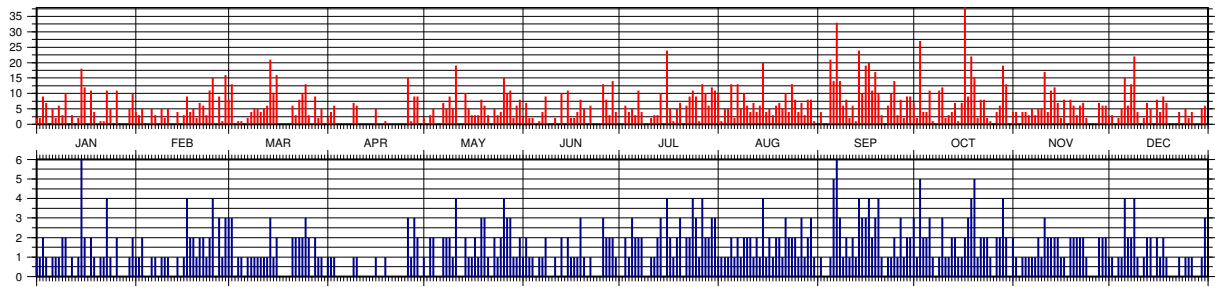

4.34.4 Daily number of Normal Points (CRD) in 2012

Figure 4.157: Daily number of Normal Points (CRD) (red) and files/passes (blue) in 2012