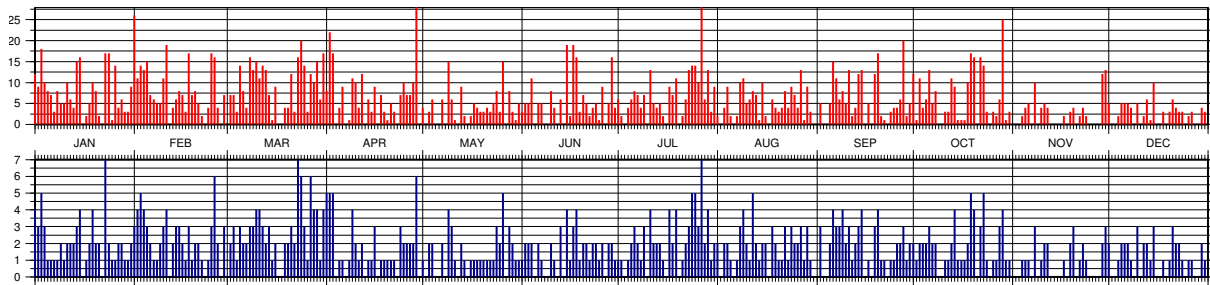

4.38.4 Daily number of Normal Points (CRD) in 2012

Figure 4.177: Daily number of Normal Points (CRD) (red) and files/passes (blue) in 2012