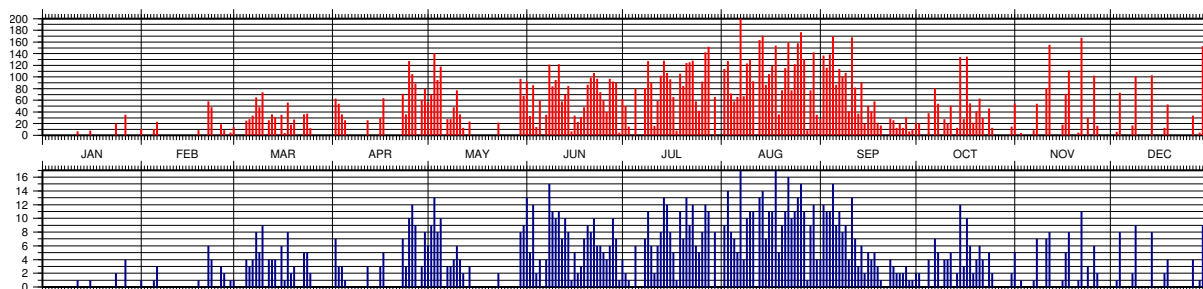

¹ Number of observations; ² Number of files/passes

3.31.4 Statistics of Normal Points (CRD) in 2012

Figure 3.84: Number of Normal Points (CRD) (red) and files/passes (blue) for every day in 2012

3.31.5 Statistics of Full-Rate (CRD) in 2012