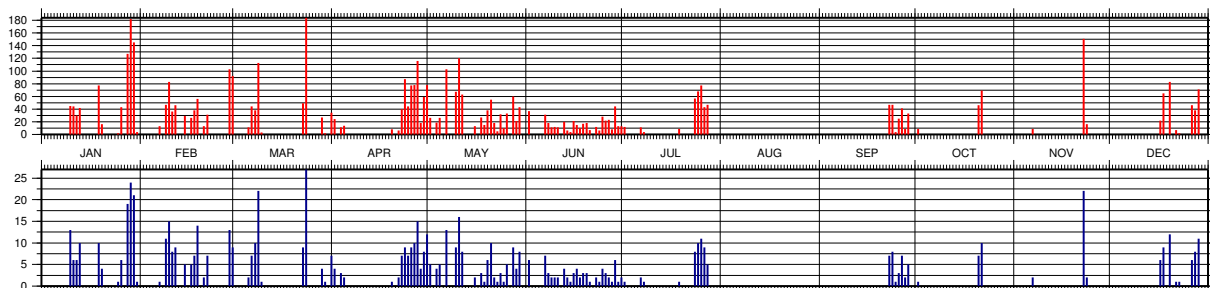

Figure 3.23: Number of Full-Rate Data (CRD) (red) and files/passes (blue) for every day in 2012

3.9.6 Statistics of Normal Points (CSTG) in 2012

Figure 3.24: Number of Normal Points (CSTG) (red) and files/passes (blue) for every day in 2012