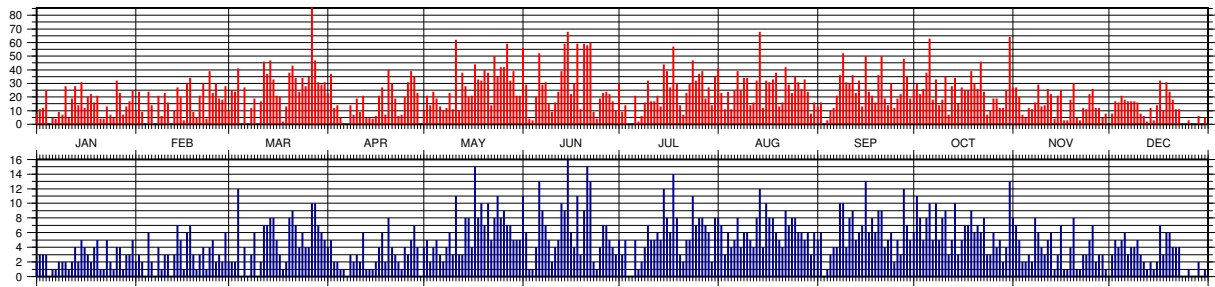

4.16.4 Daily number of Normal Points (CRD) in 2012

Figure 4.70: Daily number of Normal Points (CRD) (red) and files/passes (blue) in 2012