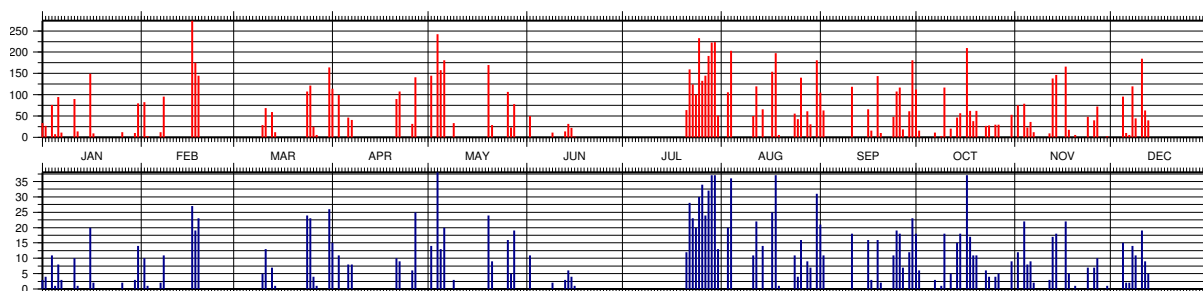

¹ Number of observations; ² Number of files/passes

3.30.4 Statistics of Normal Points (CRD) in 2012

Figure 3.81: Number of Normal Points (CRD) (red) and files/passes (blue) for every day in 2012

3.30.5 Statistics of Full-Rate (CRD) in 2012