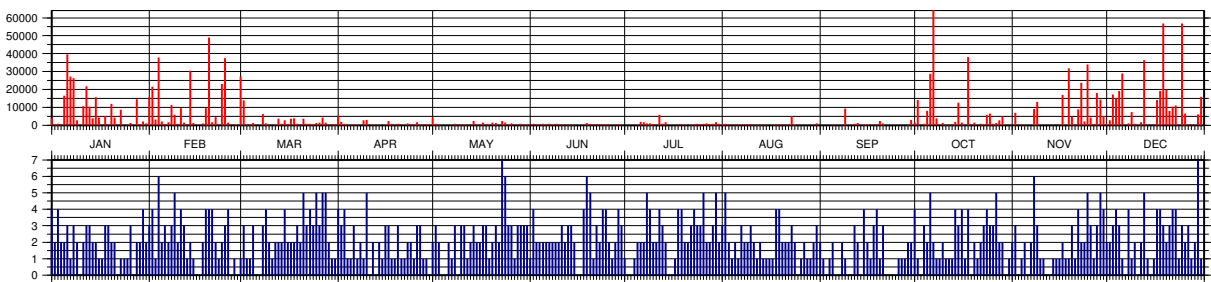

4.70.5 Daily number of Full-Rate data (CRD) in 2012

Figure 4.323: Daily number of Full-Rate (CRD) (red) and files/passes (blue) in 2012