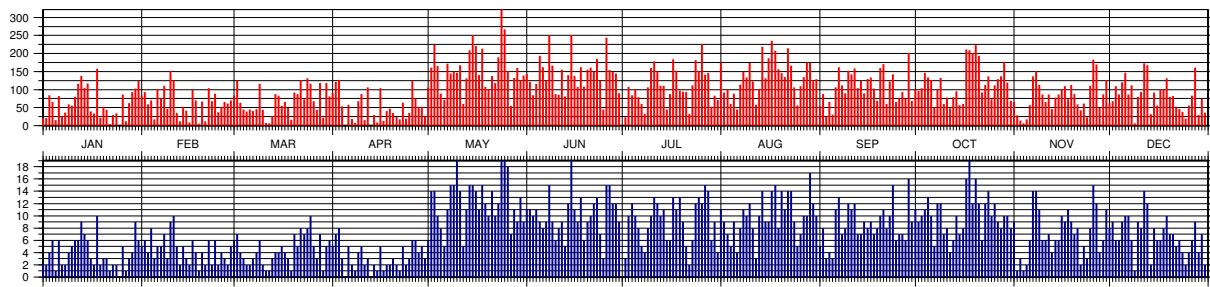

4.53.4 Daily number of Normal Points (CRD) in 2012

Figure 4.249: Daily number of Normal Points (CRD) (red) and files/passes (blue) in 2012