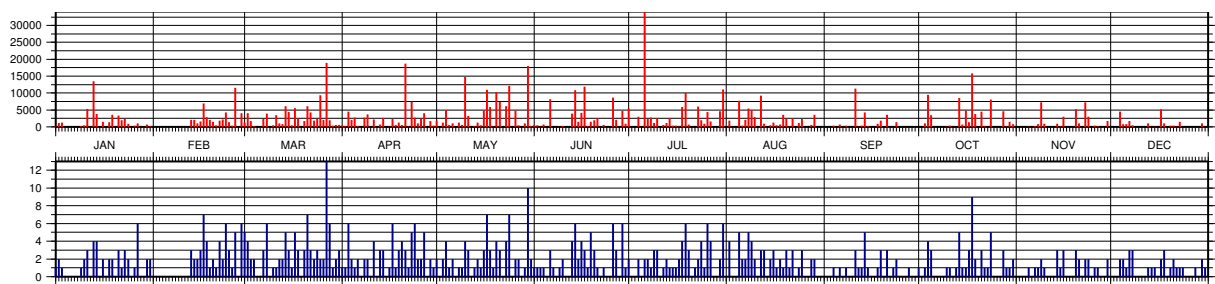

4.18.5 Daily number of Full-Rate data (CRD) in 2012

Figure 4.81: Daily number of Full-Rate (CRD) (red) and files/passes (blue) in 2012