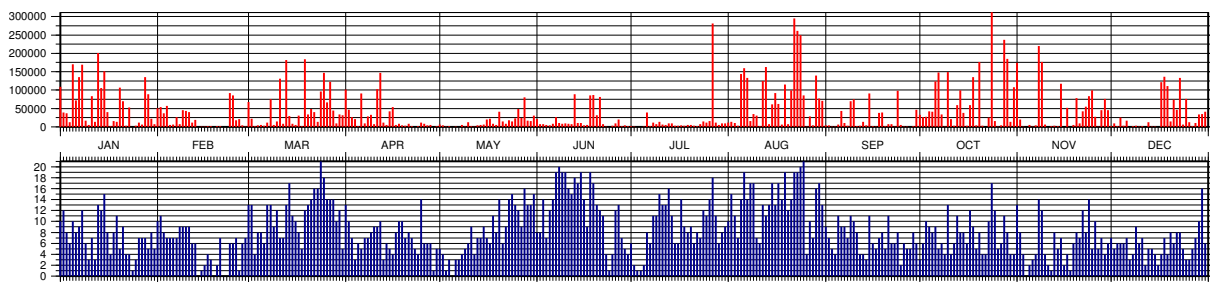

4.67.5 Daily number of Full-Rate data (CRD) in 2012

Figure 4.308: Daily number of Full-Rate (CRD) (red) and files/passes (blue) in 2012