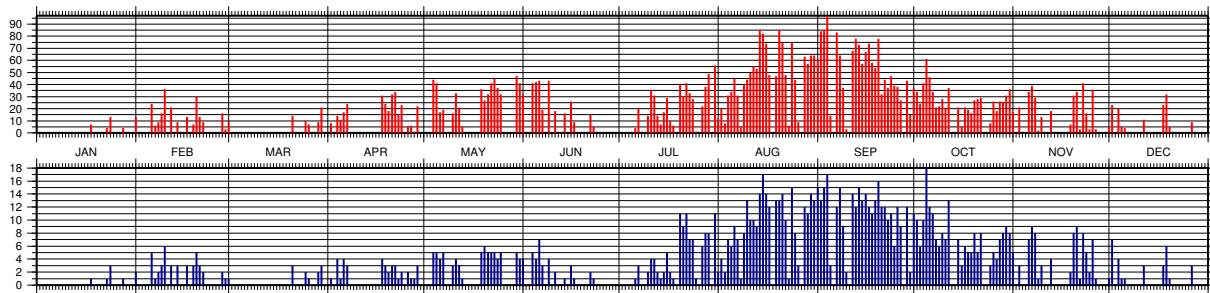

¹ Number of observations; ² Number of files/passes

3.5.4 Statistics of Normal Points (CRD) in 2012

Figure 3.10: Number of Normal Points (CRD) (red) and files/passes (blue) for every day in 2012

3.5.5 Statistics of Full-Rate (CRD) in 2012