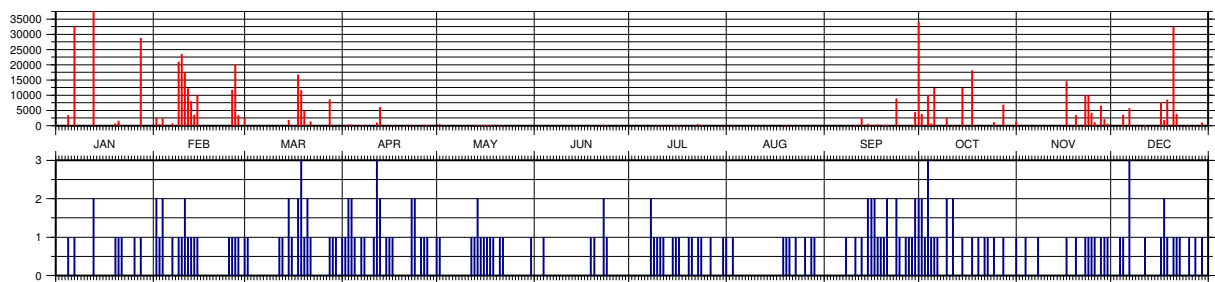

4.50.5 Daily number of Full-Rate data (CRD) in 2012

Figure 4.235: Daily number of Full-Rate (CRD) (red) and files/passes (blue) in 2012