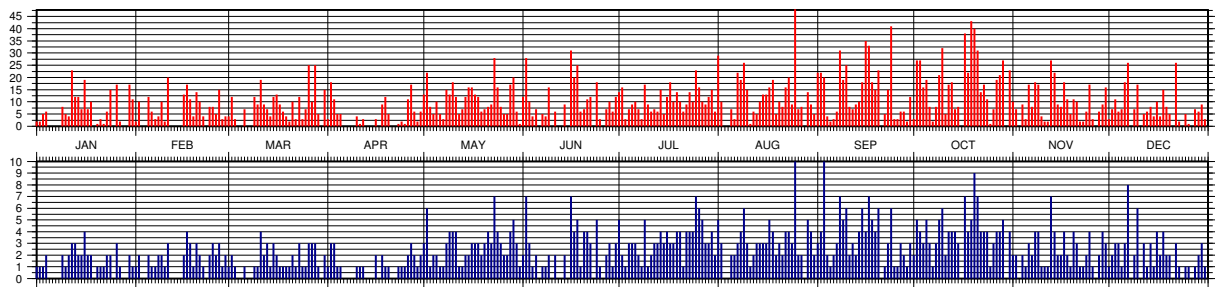

4.46.4 Daily number of Normal Points (CRD) in 2012

Figure 4.216: Daily number of Normal Points (CRD) (red) and files/passes (blue) in 2012