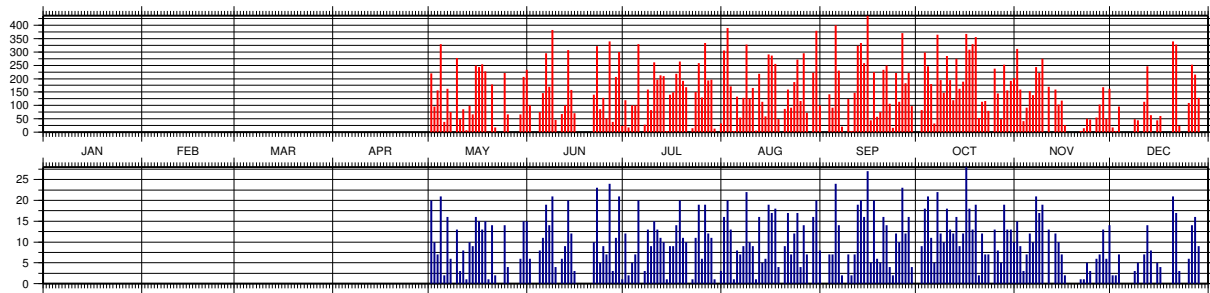

¹ Number of observations; ² Number of files/passes

3.14.4 Statistics of Normal Points (CRD) in 2012

Figure 3.34: Number of Normal Points (CRD) (red) and files/passes (blue) for every day in 2012

3.14.5 Statistics of Full-Rate (CRD) in 2012