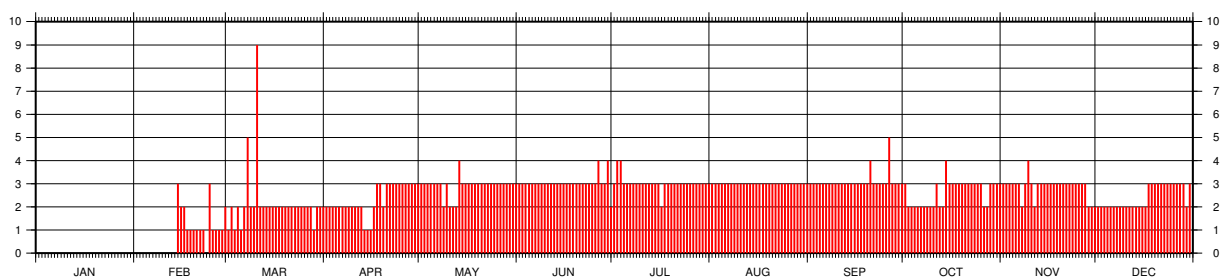

4.60 Lares (1200601)

4.60.1 Common Information

Official name:	lares
COSPAR ID:	1200601
SIC Code:	5987
NORAD ID:	38077
Launch Date:	2012-02-13

4.60.2 Monthly and Yearly Data Holding

	NPT (CRD)	FRD (CRD)	NP (CSTG)	FR (MERIT)	Pred. (CPF)
Januar	0¹ / 0²	0 / 0	0 / 0	0 / 0	0²
February	1494 / 118	728086 / 57	2527 / 200	266526 / 22	20
March	7258 / 624	1114810 / 391	11154 / 862	444633 / 137	68
April	6277 / 543	706564 / 342	8810 / 702	218611 / 86	69
May	9881 / 818	1675098 / 385	7562 / 633	308039 / 65	90
June	7354 / 608	290364 / 266	1904 / 168	21017 / 9	92
July	8032 / 671	978144 / 325	1841 / 176	104285 / 11	93
August	10939 / 926	1599408 / 457	1331 / 131	91603 / 14	93
September	8666 / 749	1625918 / 348	832 / 79	0 / 0	93
October	7902 / 658	1898592 / 289	537 / 52	3335 / 5	81
November	4602 / 407	476976 / 143	552 / 50	855 / 2	87
December	3827 / 332	753058 / 129	197 / 22	0 / 0	75
Year	76232 / 6454	11847018 / 3132	37247 / 3075	1458904 / 351	861

¹ Number of observations; ² Number of files/passes

4.60.3 Daily number of Predictions (CPF) in 2012

Figure 4.283: Daily number of Predictions (CPF) (red) and files/passes (blue) in 2012