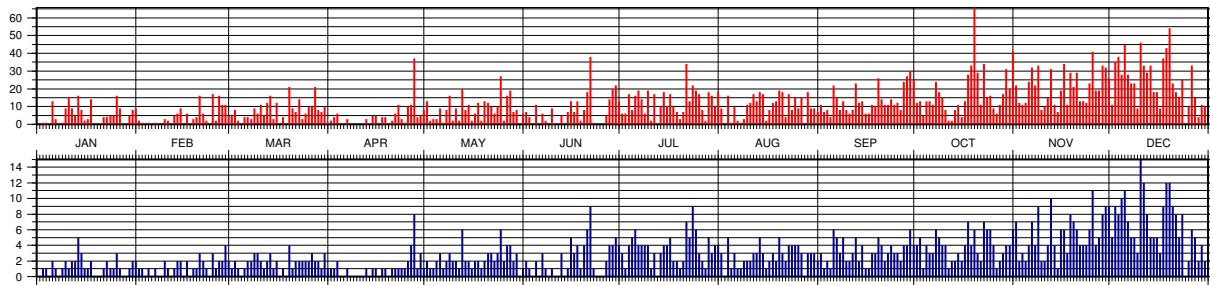

4.47.4 Daily number of Normal Points (CRD) in 2012

Figure 4.221: Daily number of Normal Points (CRD) (red) and files/passes (blue) in 2012