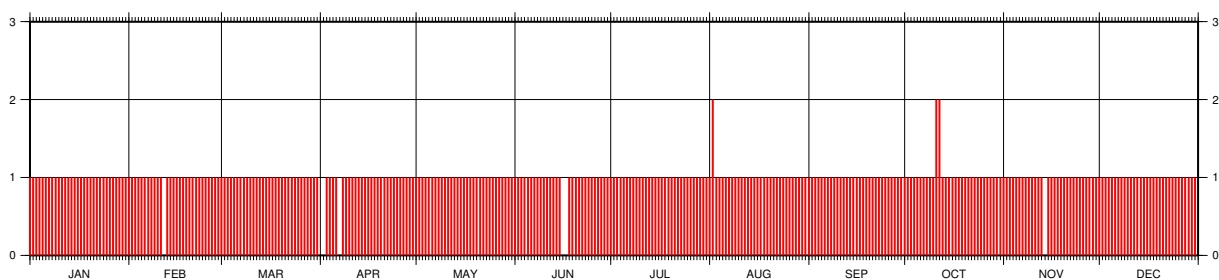

4.55 HY-2A (1104301)

4.55.1 Common Information

Official name:	hy2a
COSPAR ID:	1104301
SIC Code:	2201
NORAD ID:	37781
Launch Date:	2011-08-16

4.55.2 Monthly and Yearly Data Holding

	NPT (CRD)	FRD (CRD)	NP (CSTG)	FR (MERIT)	Pred. (CPF)
Januar	1672¹ / 200²	684962 / 100	3349 / 369	565878 / 87	31²
February	1435 / 182	626818 / 78	2724 / 320	585931 / 60	28
March	2257 / 260	172822 / 126	4221 / 452	189923 / 56	31
April	1063 / 127	43965 / 71	2773 / 295	24334 / 19	27
May	4006 / 408	76651 / 104	3004 / 316	8283 / 9	31
June	2922 / 320	43920 / 104	951 / 108	1097 / 3	28
July	4285 / 443	64344 / 121	1316 / 143	12949 / 3	31
August	3679 / 396	122757 / 107	907 / 90	3546 / 4	32
September	3518 / 367	39526 / 63	619 / 62	0 / 0	30
October	3846 / 416	168589 / 98	549 / 57	2979 / 4	33
November	2890 / 319	329812 / 88	234 / 29	0 / 0	29
December	2383 / 265	665730 / 95	166 / 21	0 / 0	31
Year	33956 / 3703	3039896 / 1155	20813 / 2262	1394920 / 245	362

¹ Number of observations; ² Number of files/passes

4.55.3 Daily number of Predictions (CPF) in 2012

Figure 4.258: Daily number of Predictions (CPF) (red) and files/passes (blue) in 2012