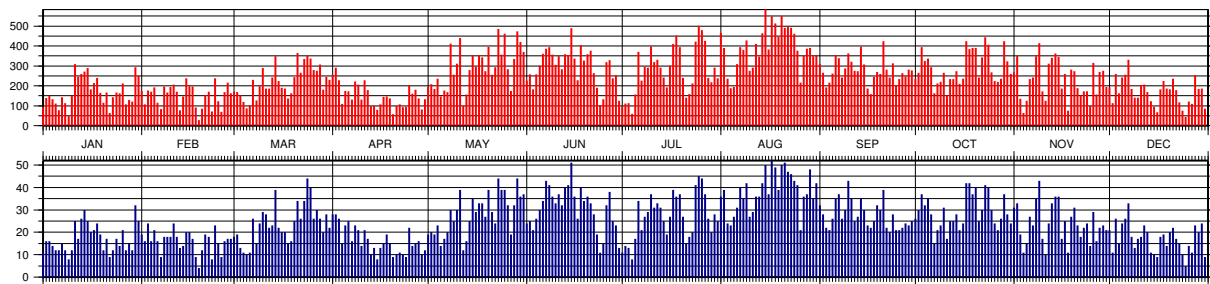

4.67.4 Daily number of Normal Points (CRD) in 2012

Figure 4.307: Daily number of Normal Points (CRD) (red) and files/passes (blue) in 2012