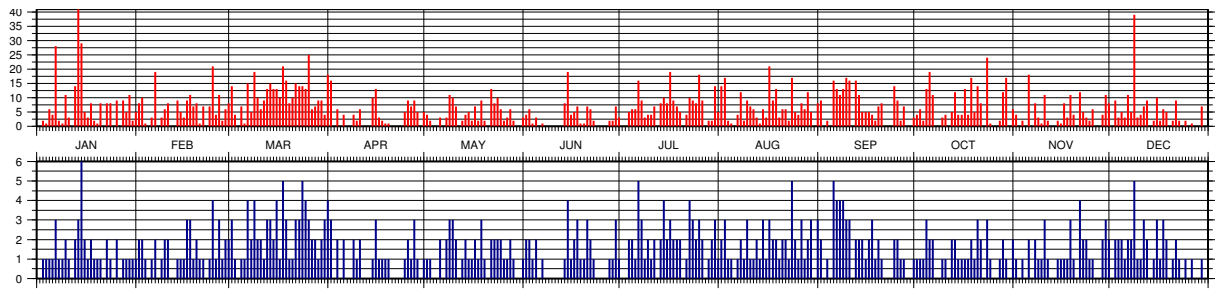

4.25.4 Daily number of Normal Points (CRD) in 2012

Figure 4.113: Daily number of Normal Points (CRD) (red) and files/passes (blue) in 2012