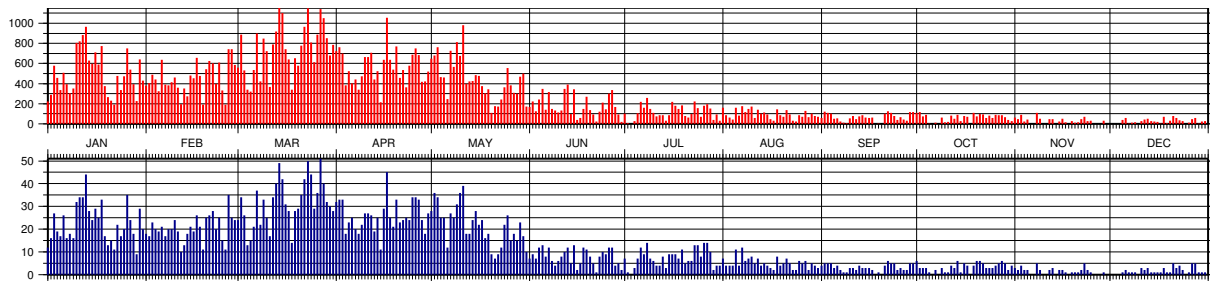

4.57.6 Daily number of Normal Points (CSTG) in 2012

Figure 4.271: Daily number of Normal Points (CSTG) in 2012

4.57.7 Daily number of Full-Rate data (MERIT-II) in 2012

Figure 4.272: Daily number of Full-Rate (MERIT-II) (red) and files/passes (blue) in 2012