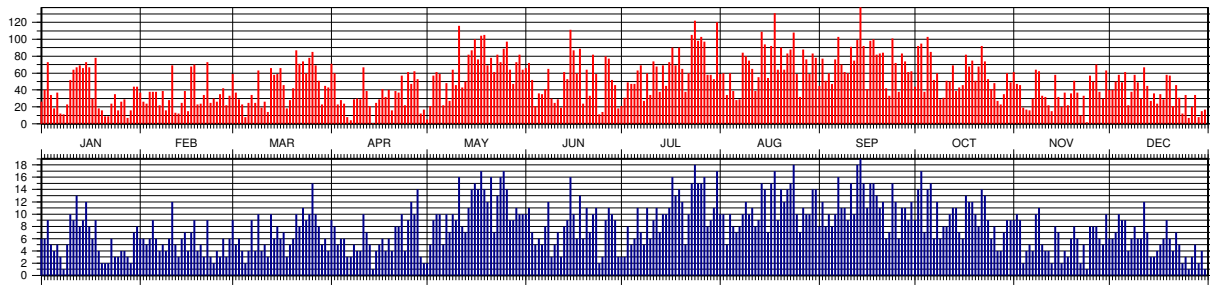

4.6.4 Daily number of Normal Points (CRD) in 2012

Figure 4.24: Daily number of Normal Points (CRD) (red) and files/passes (blue) in 2012