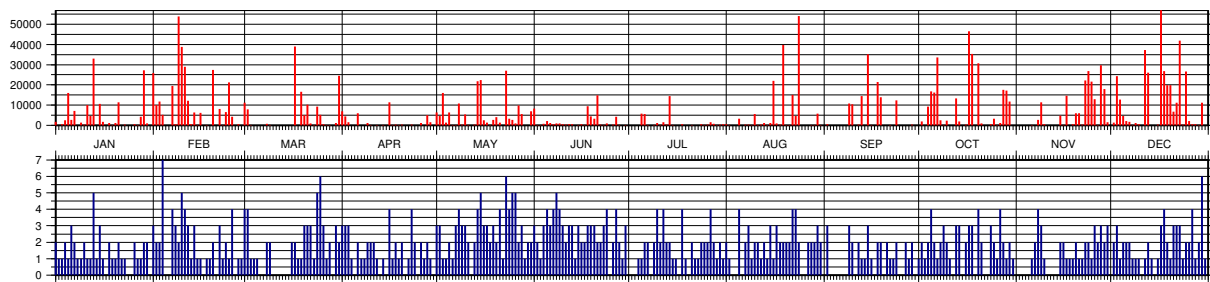

4.53.5 Daily number of Full-Rate data (CRD) in 2012

Figure 4.250: Daily number of Full-Rate (CRD) (red) and files/passes (blue) in 2012