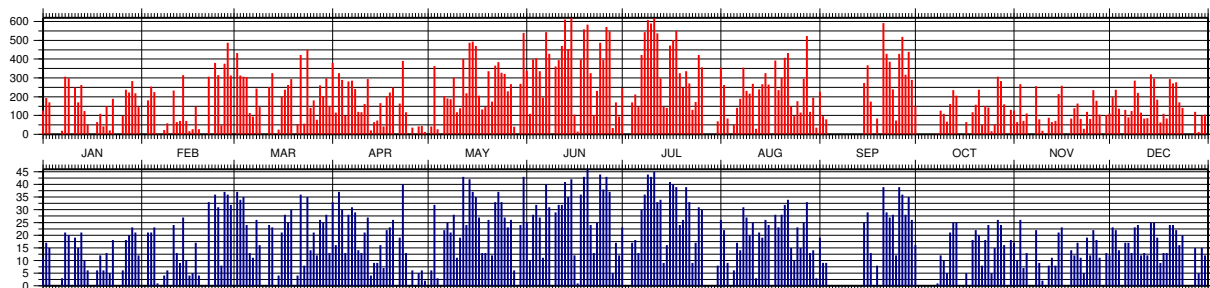

3.29.6 Statistics of Normal Points (CSTG) in 2012

Figure 3.80: Number of Normal Points (CSTG) (red) and files/passes (blue) for every day in 2012

3.29.7 Statistics of Full-Rate (MERIT-II) in 2012

No data available in 2012