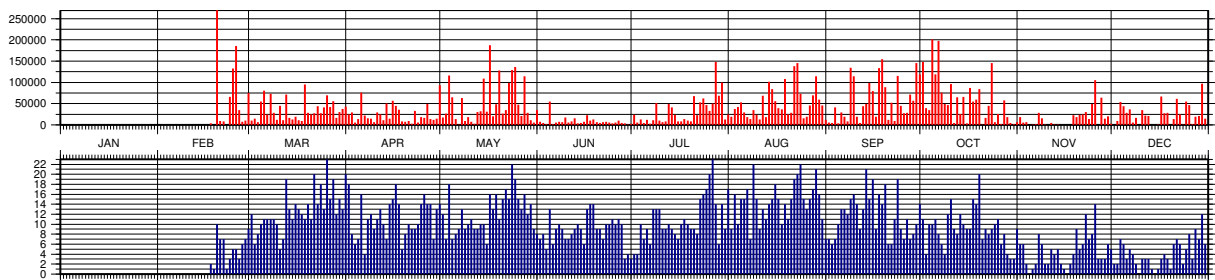

4.60.5 Daily number of Full-Rate data (CRD) in 2012

Figure 4.285: Daily number of Full-Rate (CRD) (red) and files/passes (blue) in 2012