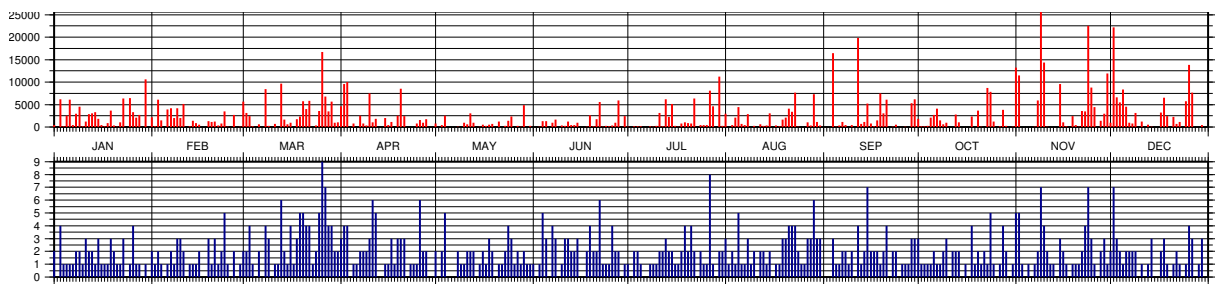

4.29.5 Daily number of Full-Rate data (CRD) in 2012

Figure 4.133: Daily number of Full-Rate (CRD) (red) and files/passes (blue) in 2012