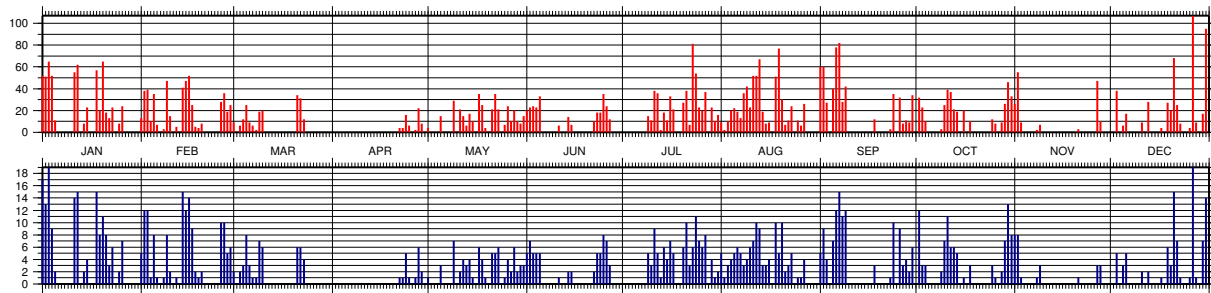

3.1.4 Statistics of Normal Points (CRD) in 2012

Figure 3.1: Number of Normal Points (CRD) (red) and files/passes (blue) for every day in 2012

3.1.5 Statistics of Full-Rate (CRD) in 2012

No data available in 2012