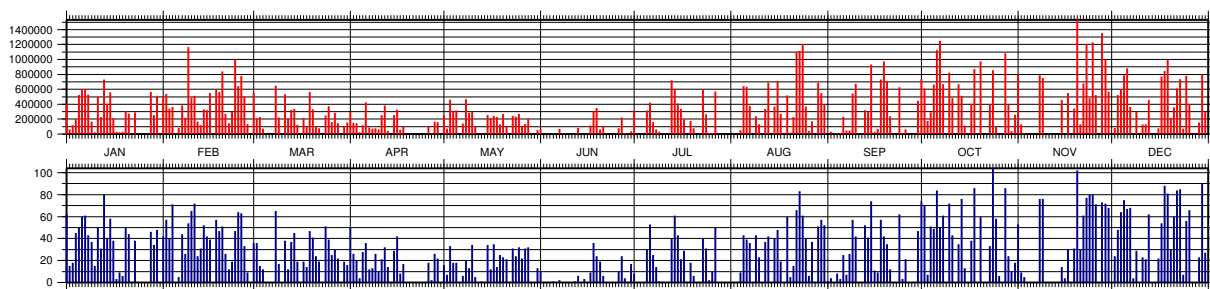

3.7.5 Statistics of Full-Rate (CRD) in 2012

Figure 3.15: Number of Full-Rate Data (CRD) (red) and files/passes (blue) for every day in 2012