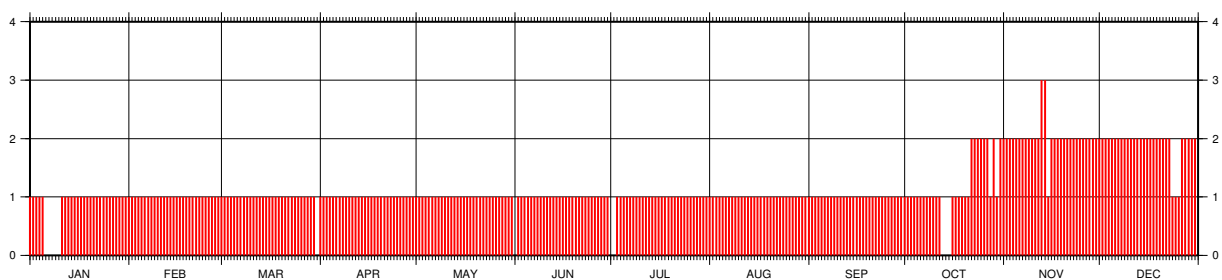

4.47 Glonass-129 (1106402)

4.47.1 Common Information

Official name:	glonass129
COSPAR ID:	1106402
SIC Code:	9129
NORAD ID:	37868
Launch Date:	2011-11-04

4.47.2 Monthly and Yearly Data Holding

	NPT (CRD)	FRD (CRD)	NP (CSTG)	FR (MERIT)	Pred. (CPF)
Januar	156¹ / 37²	0 / 0	249 / 67	0 / 0	26²
February	133 / 36	6854 / 4	239 / 63	8214 / 6	29
March	235 / 55	3182 / 7	365 / 88	2857 / 4	30
April	127 / 34	4121 / 6	180 / 52	1591 / 3	30
May	267 / 71	17282 / 9	153 / 44	14980 / 7	31
June	218 / 63	10551 / 8	19 / 5	8705 / 3	29
July	384 / 111	17063 / 11	11 / 5	13658 / 4	29
August	324 / 84	45782 / 16	4 / 2	3287 / 1	31
September	386 / 94	42130 / 14	0 / 0	0 / 0	30
October	523 / 116	101277 / 31	22 / 5	0 / 0	36
November	639 / 158	134599 / 59	65 / 14	0 / 0	61
December	750 / 209	83282 / 72	97 / 21	0 / 0	59
Year	4142 / 1068	466123 / 237	1404 / 366	53292 / 28	421

¹ Number of observations; ² Number of files/passes

4.47.3 Daily number of Predictions (CPF) in 2012

Figure 4.220: Daily number of Predictions (CPF) (red) and files/passes (blue) in 2012