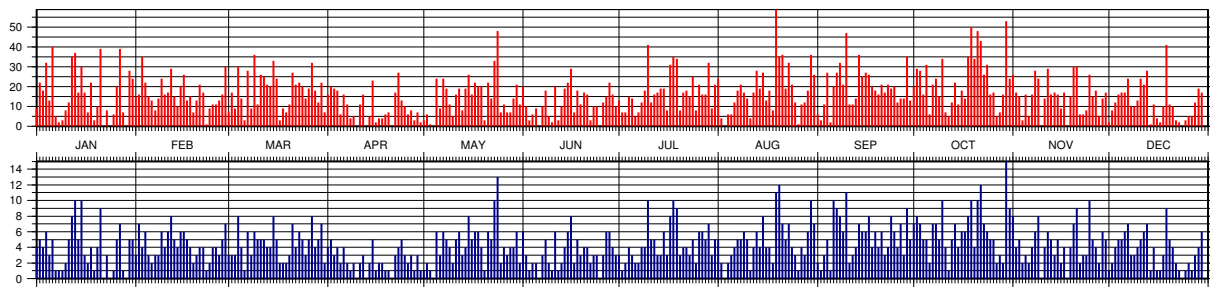

4.24.4 Daily number of Normal Points (CRD) in 2012

Figure 4.108: Daily number of Normal Points (CRD) (red) and files/passes (blue) in 2012