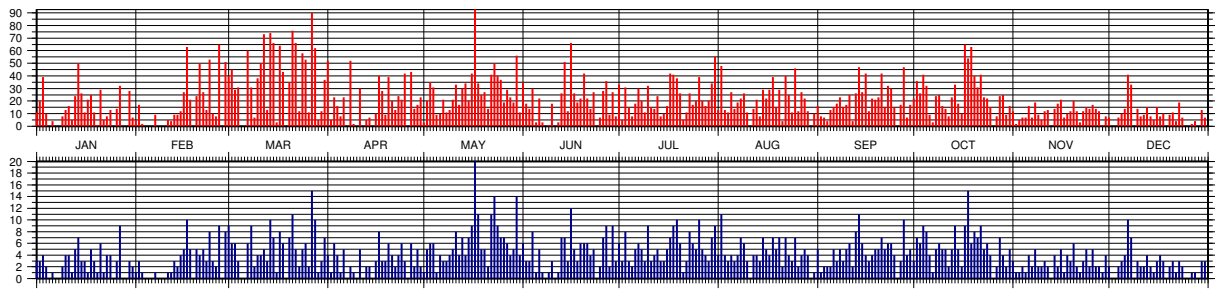

4.18.4 Daily number of Normal Points (CRD) in 2012

Figure 4.80: Daily number of Normal Points (CRD) (red) and files/passes (blue) in 2012