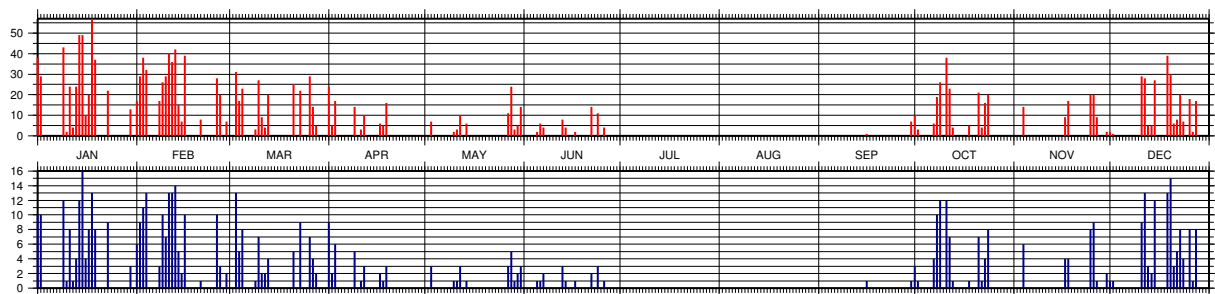

¹ Number of observations; ² Number of files/passes

3.19.4 Statistics of Normal Points (CRD) in 2012

Figure 3.50: Number of Normal Points (CRD) (red) and files/passes (blue) for every day in 2012

3.19.5 Statistics of Full-Rate (CRD) in 2012