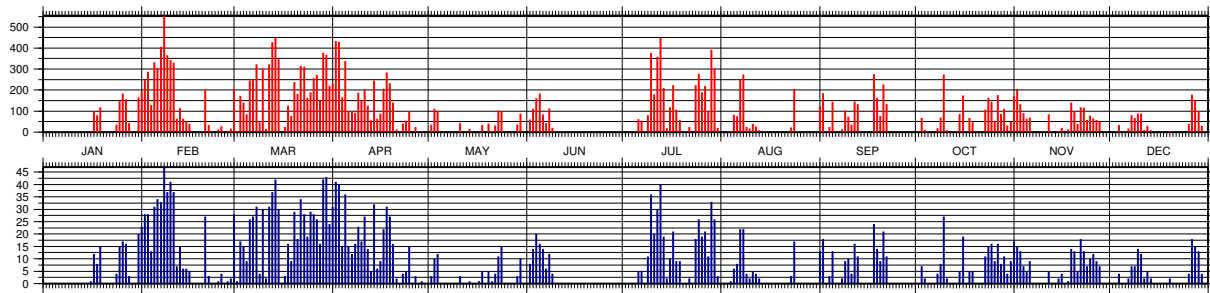

¹ Number of observations; ² Number of files/passes

3.8.4 Statistics of Normal Points (CRD) in 2012

Figure 3.18: Number of Normal Points (CRD) (red) and files/passes (blue) for every day in 2012

3.8.5 Statistics of Full-Rate (CRD) in 2012