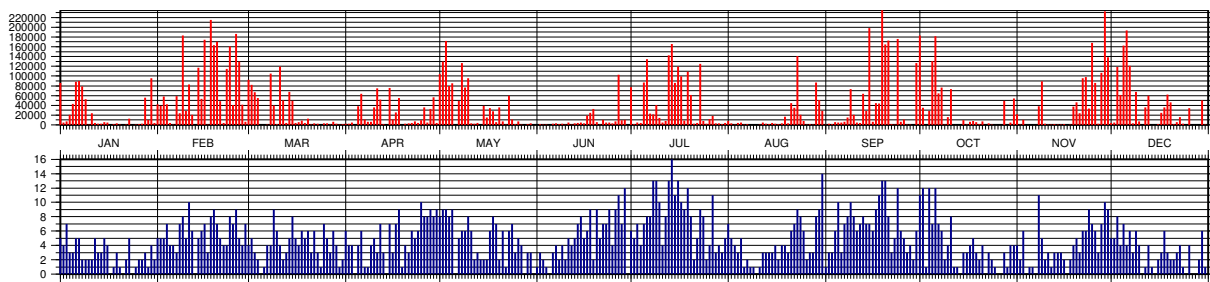

4.5.5 Daily number of Full-Rate data (CRD) in 2012

Figure 4.20: Daily number of Full-Rate (CRD) (red) and files/passes (blue) in 2012