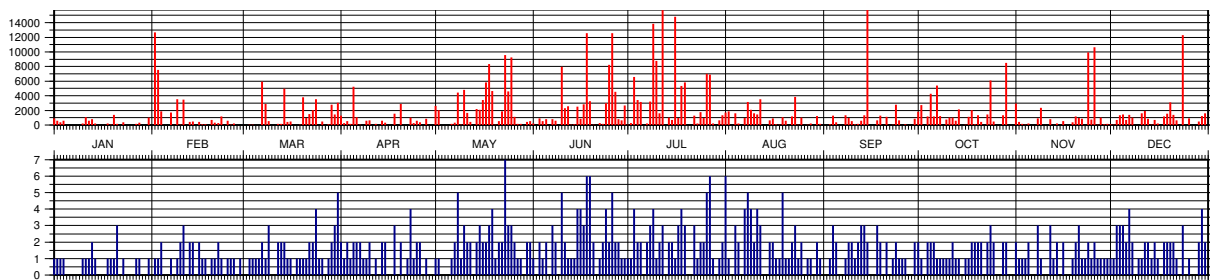

4.36.5 Daily number of Full-Rate data (CRD) in 2012

Figure 4.168: Daily number of Full-Rate (CRD) (red) and files/passes (blue) in 2012