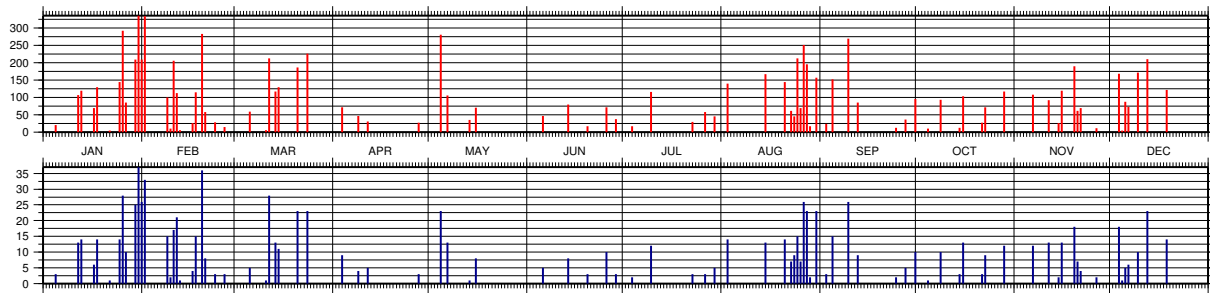

¹ Number of observations; ² Number of files/passes

3.18.4 Statistics of Normal Points (CRD) in 2012

Figure 3.47: Number of Normal Points (CRD) (red) and files/passes (blue) for every day in 2012

3.18.5 Statistics of Full-Rate (CRD) in 2012