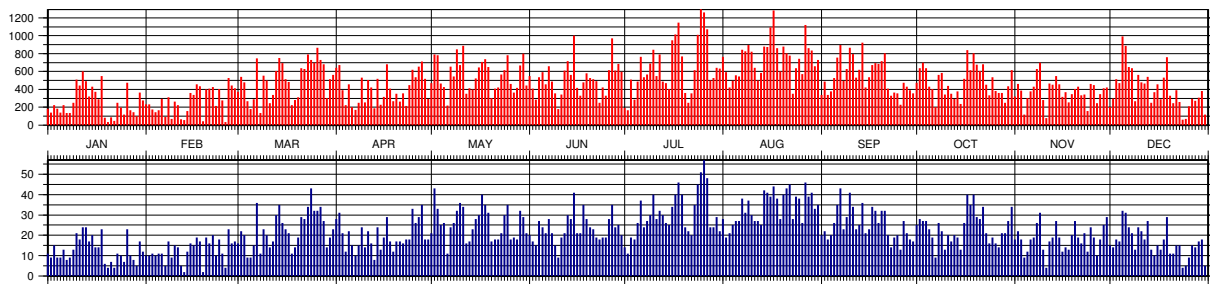

4.57.4 Daily number of Normal Points (CRD) in 2012

Figure 4.269: Daily number of Normal Points (CRD) (red) and files/passes (blue) in 2012