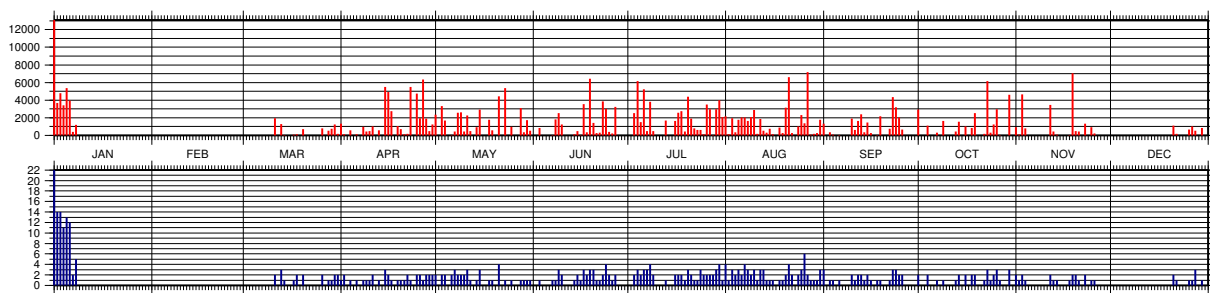

¹ Number of observations; ² Number of files/passes

3.24.4 Statistics of Normal Points (CRD) in 2012

Figure 3.63: Number of Normal Points (CRD) (red) and files/passes (blue) for every day in 2012

3.24.5 Statistics of Full-Rate (CRD) in 2012