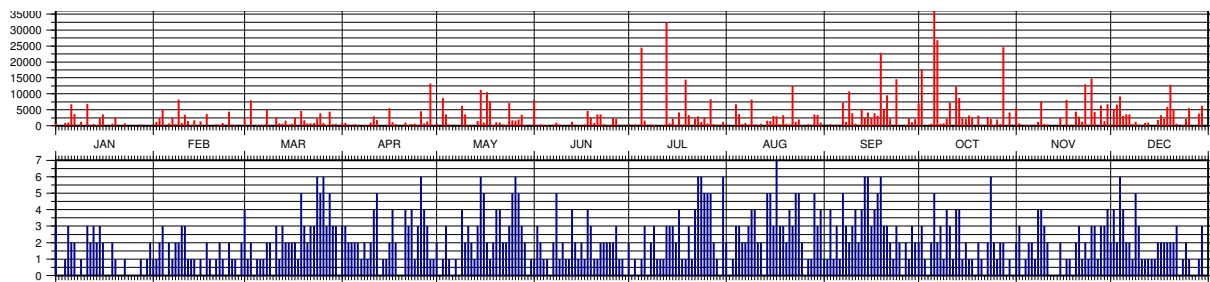

Figure 4.24: Daily number of Normal Points (CRD) (red) and files/passes (blue) in 2012

4.6.5 Daily number of Full-Rate data (CRD) in 2012

Figure 4.25: Daily number of Full-Rate (CRD) (red) and files/passes (blue) in 2012