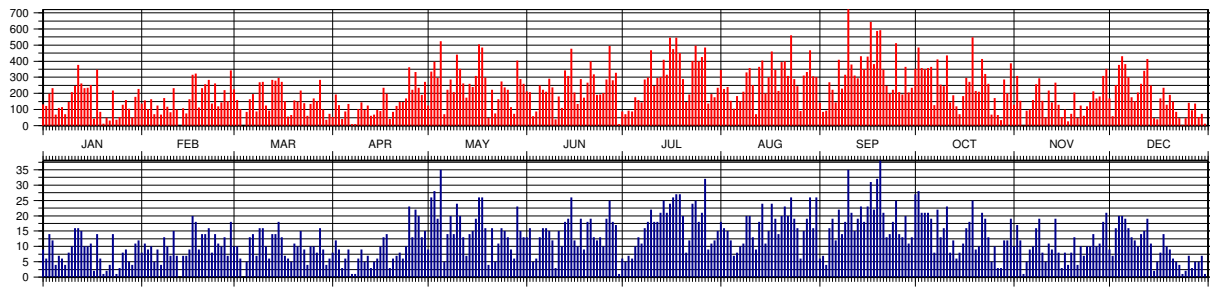

4.5.4 Daily number of Normal Points (CRD) in 2012

Figure 4.19: Daily number of Normal Points (CRD) (red) and files/passes (blue) in 2012