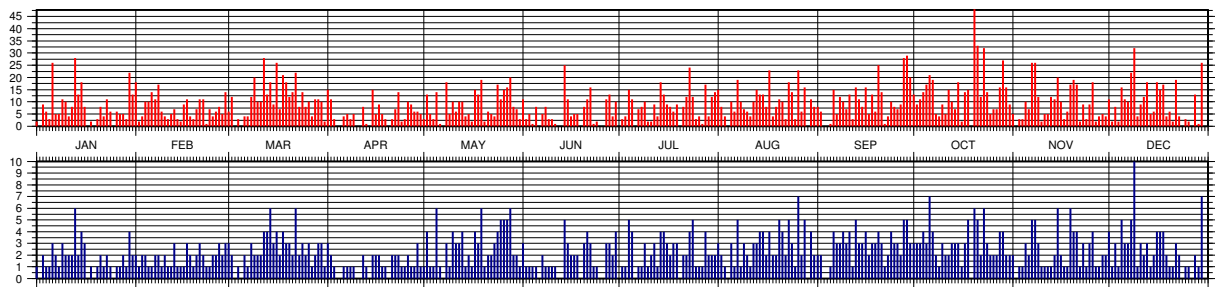

4.42.4 Daily number of Normal Points (CRD) in 2012

Figure 4.197: Daily number of Normal Points (CRD) (red) and files/passes (blue) in 2012