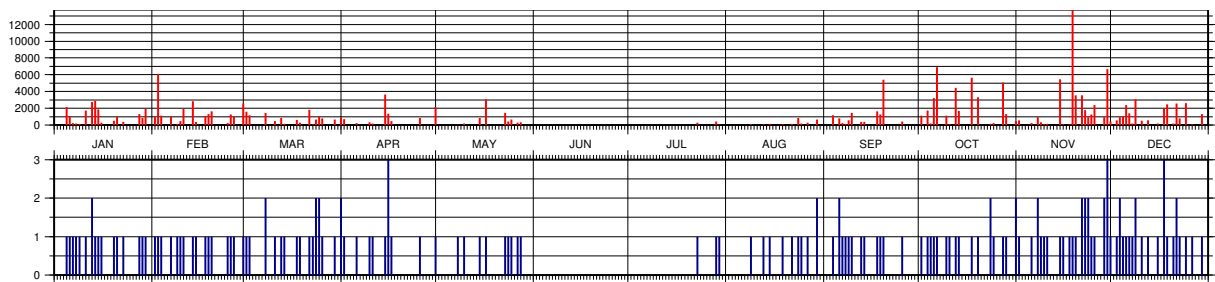

4.25.5 Daily number of Full-Rate data (CRD) in 2012

Figure 4.114: Daily number of Full-Rate (CRD) (red) and files/passes (blue) in 2012