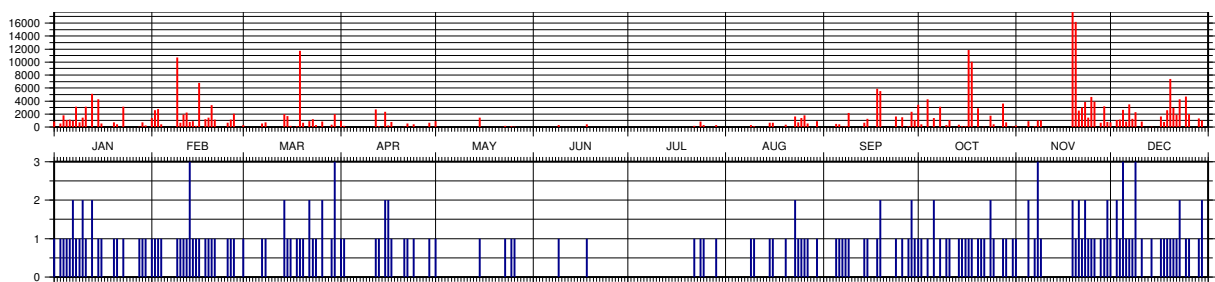

4.42.5 Daily number of Full-Rate data (CRD) in 2012

Figure 4.198: Daily number of Full-Rate (CRD) (red) and files/passes (blue) in 2012