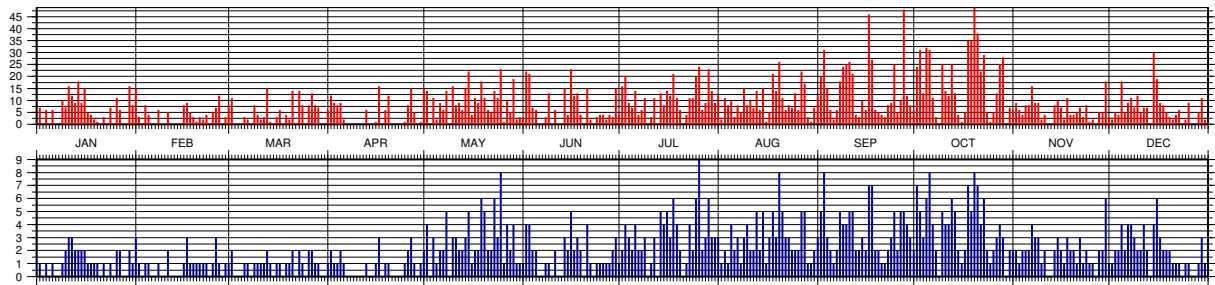

4.44.4 Daily number of Normal Points (CRD) in 2012

Figure 4.207: Daily number of Normal Points (CRD) (red) and files/passes (blue) in 2012