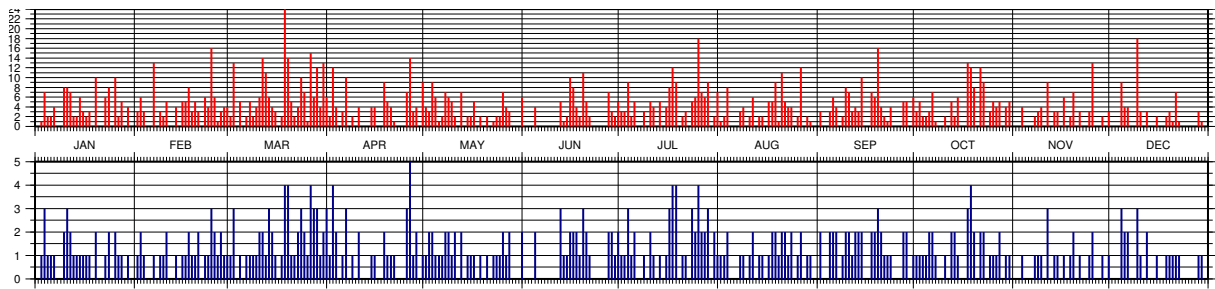

4.37.4 Daily number of Normal Points (CRD) in 2012

Figure 4.172: Daily number of Normal Points (CRD) (red) and files/passes (blue) in 2012