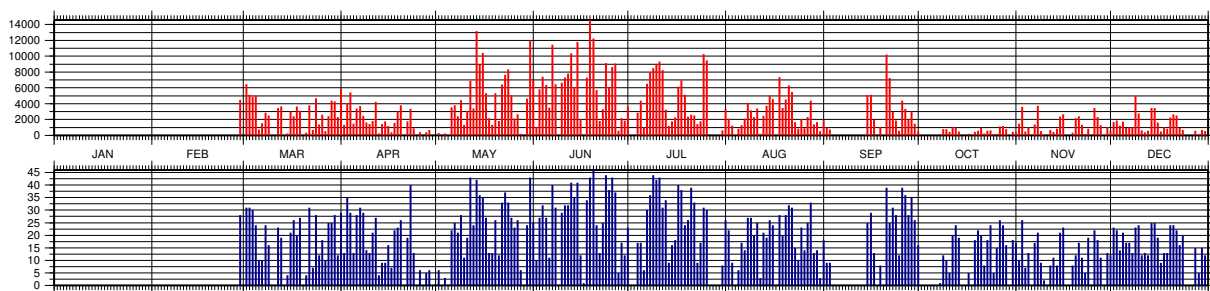

3.29.5 Statistics of Full-Rate (CRD) in 2012

Figure 3.79: Number of Full-Rate Data (CRD) (red) and files/passes (blue) for every day in 2012