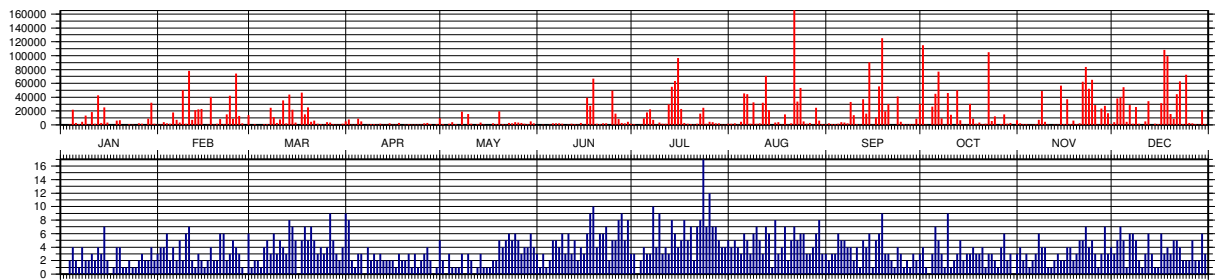

Figure 4.55: Daily number of Normal Points (CRD) (red) and files/passes (blue) in 2012

4.13.5 Daily number of Full-Rate data (CRD) in 2012

Figure 4.56: Daily number of Full-Rate (CRD) (red) and files/passes (blue) in 2012