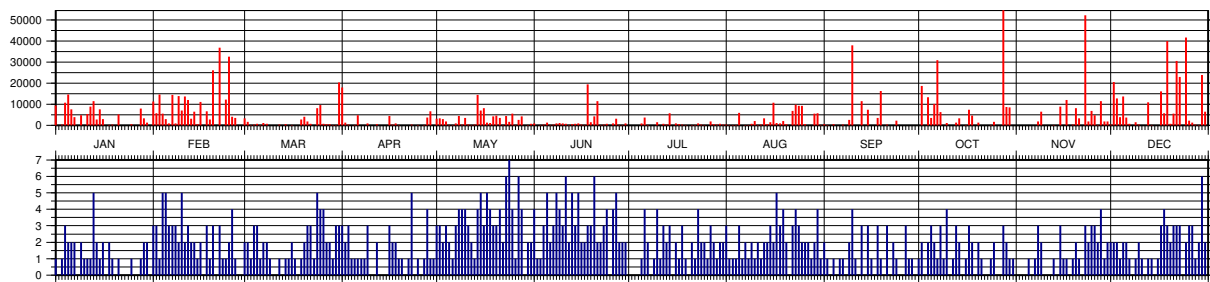

4.54.5 Daily number of Full-Rate data (CRD) in 2012

Figure 4.255: Daily number of Full-Rate (CRD) (red) and files/passes (blue) in 2012