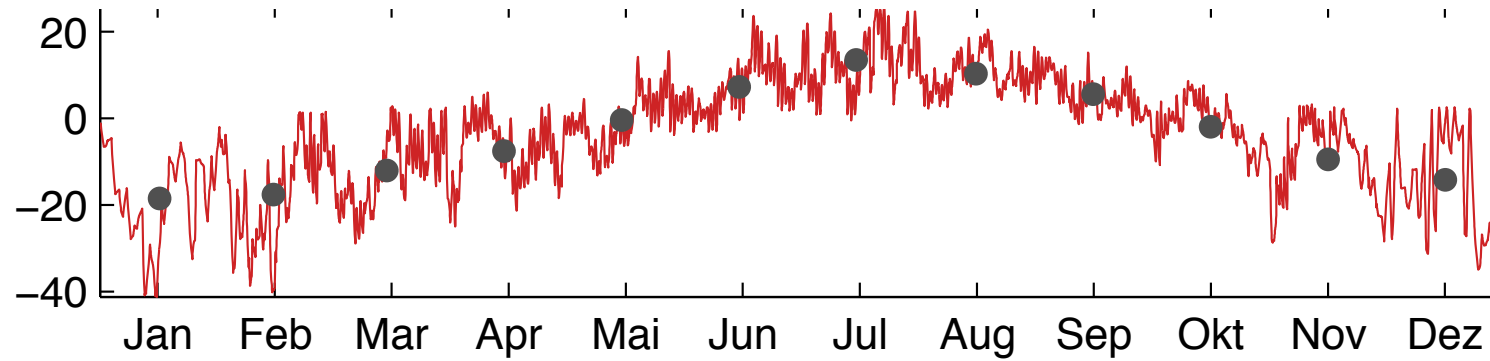

Kangerlussuaq Klimadiagramm