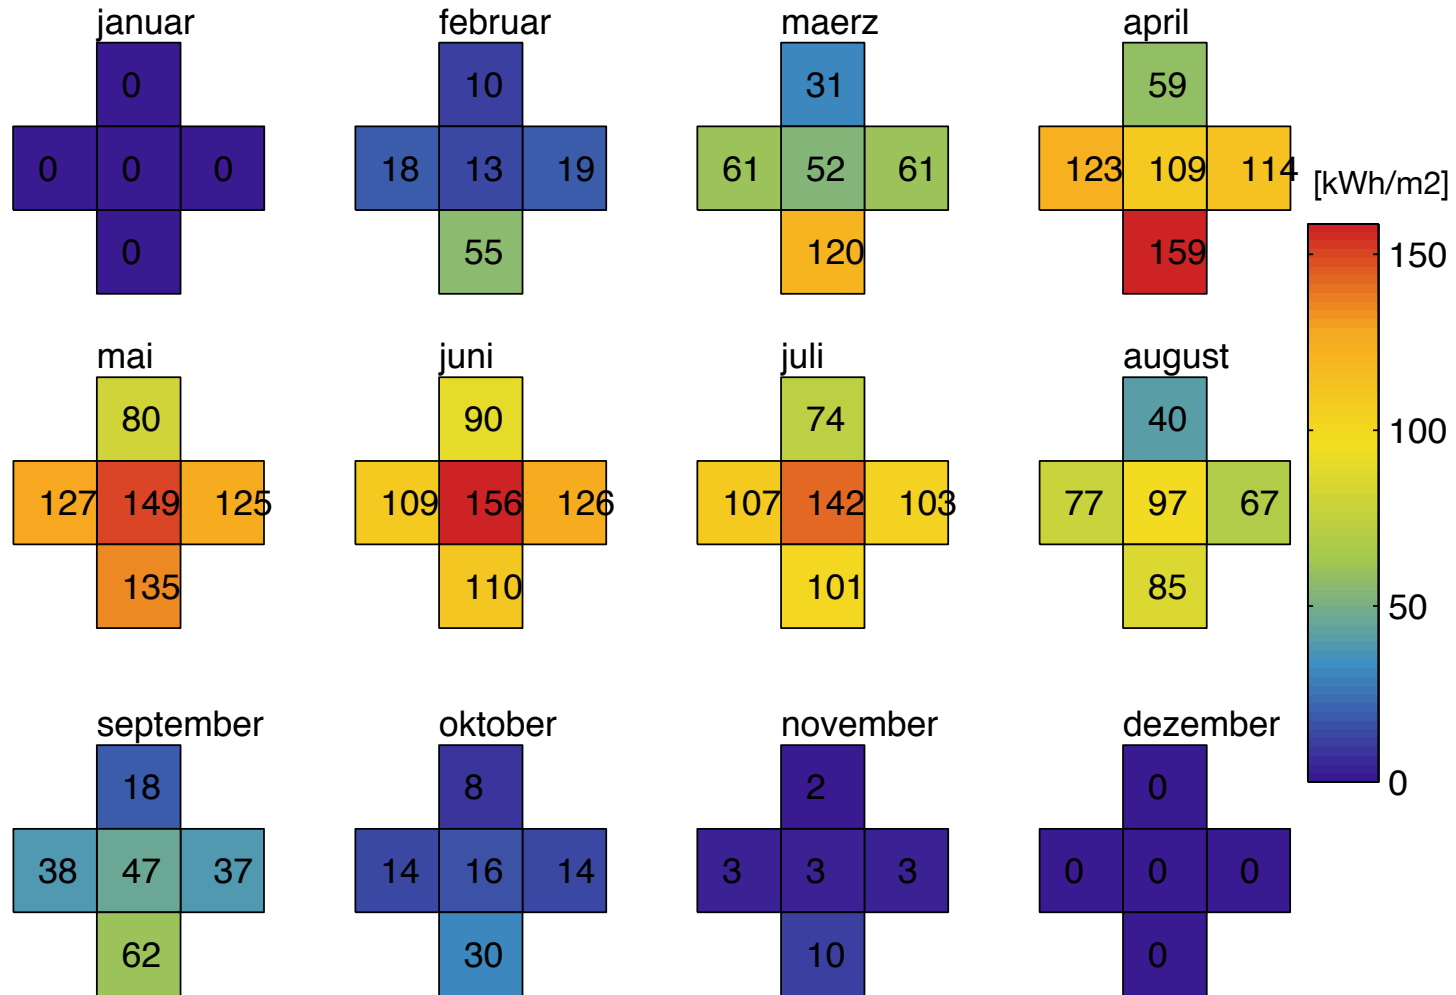

The logo for ClimaDesign, featuring a 2x2 grid of colored squares: top-left is blue, top-right is light blue, bottom-left is green, and bottom-right is red.

# ClimaDesign

Klimadaten Kangerlussuaq  
Petra Liedl, November 2010

Kangerlussuaq Klimadiagramm

Kangerlussuaq Aussenlufttemperatur und Differenz Tag-Nacht

Kangerlussuaq Absolute Feuchte

Kangerlussuaq Psychrometric Chart

Kangerlussuaq Solarstrahlung Jahr

Kangerlussuaq Solarstrahlung Monate

Kangerlussuaq Solarstrahlung Direkt Monate

Kangerlussuaq Solarstrahlung Diffus Monate