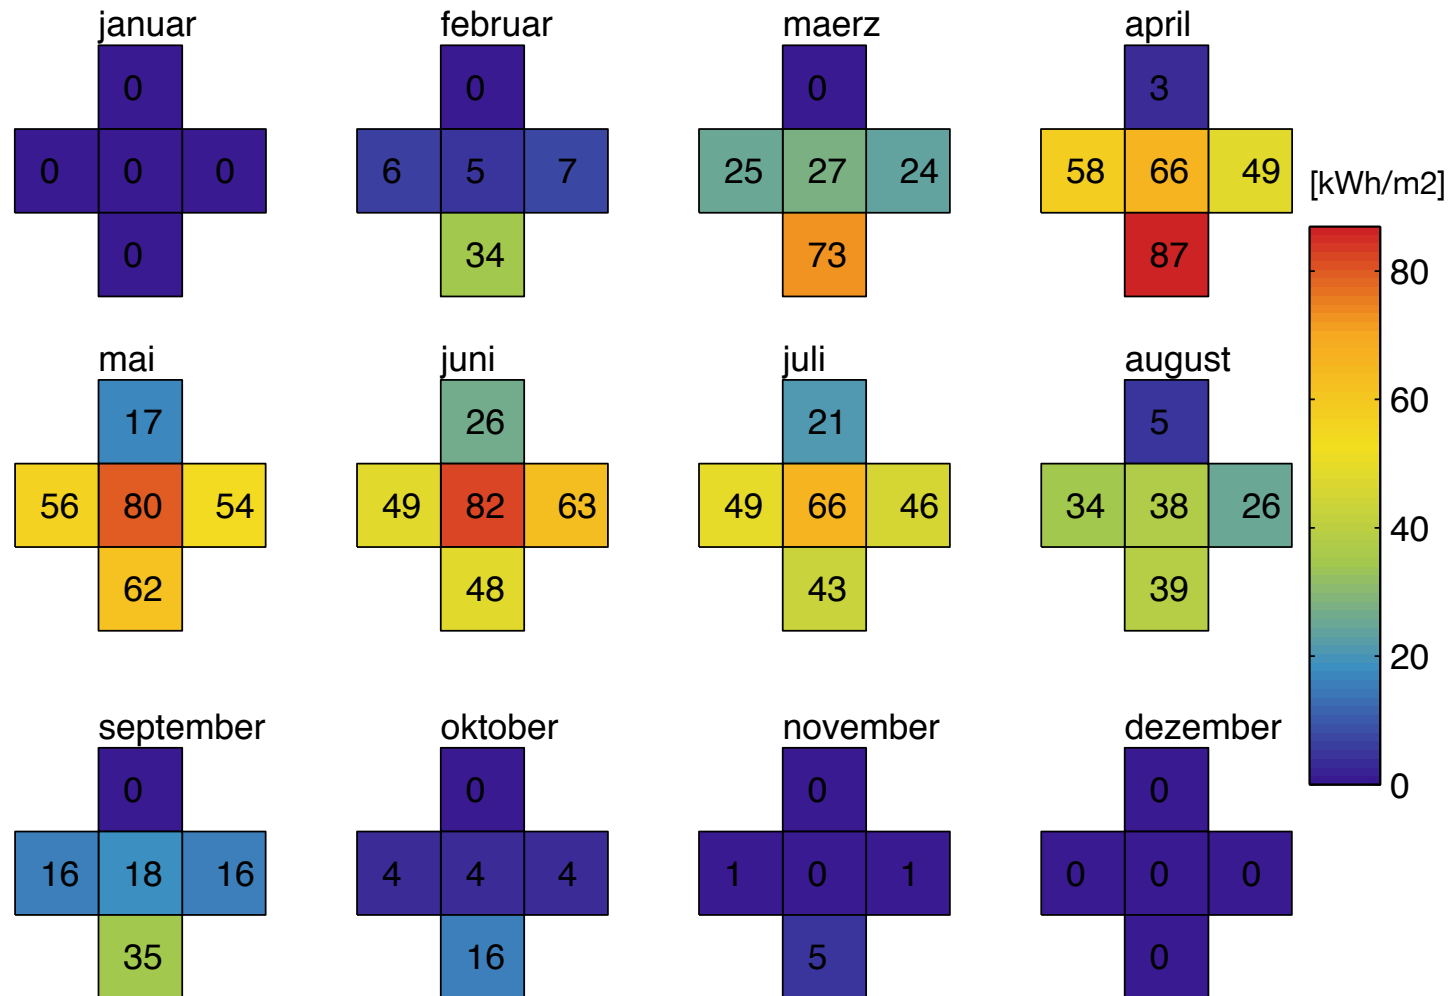

The logo for ClimaDesign, featuring a 2x2 grid of colored squares: top-left is blue, top-right is light blue, bottom-left is green, and bottom-right is red.

# ClimaDesign

Klimadaten Kangerlussuaq  
Petra Liedl, November 2010

Kangerlussuaq Klimadiagramm

Kangerlussuaq Aussenlufttemperatur und Differenz Tag-Nacht

Kangerlussuaq Absolute Feuchte

Kangerlussuaq Psychrometric Chart

Kangerlussuaq Solarstrahlung Jahr

Kangerlussuaq Solarstrahlung Monate

Kangerlussuaq Solarstrahlung Direkt Monate

Kangerlussuaq Solarstrahlung Diffus Monate