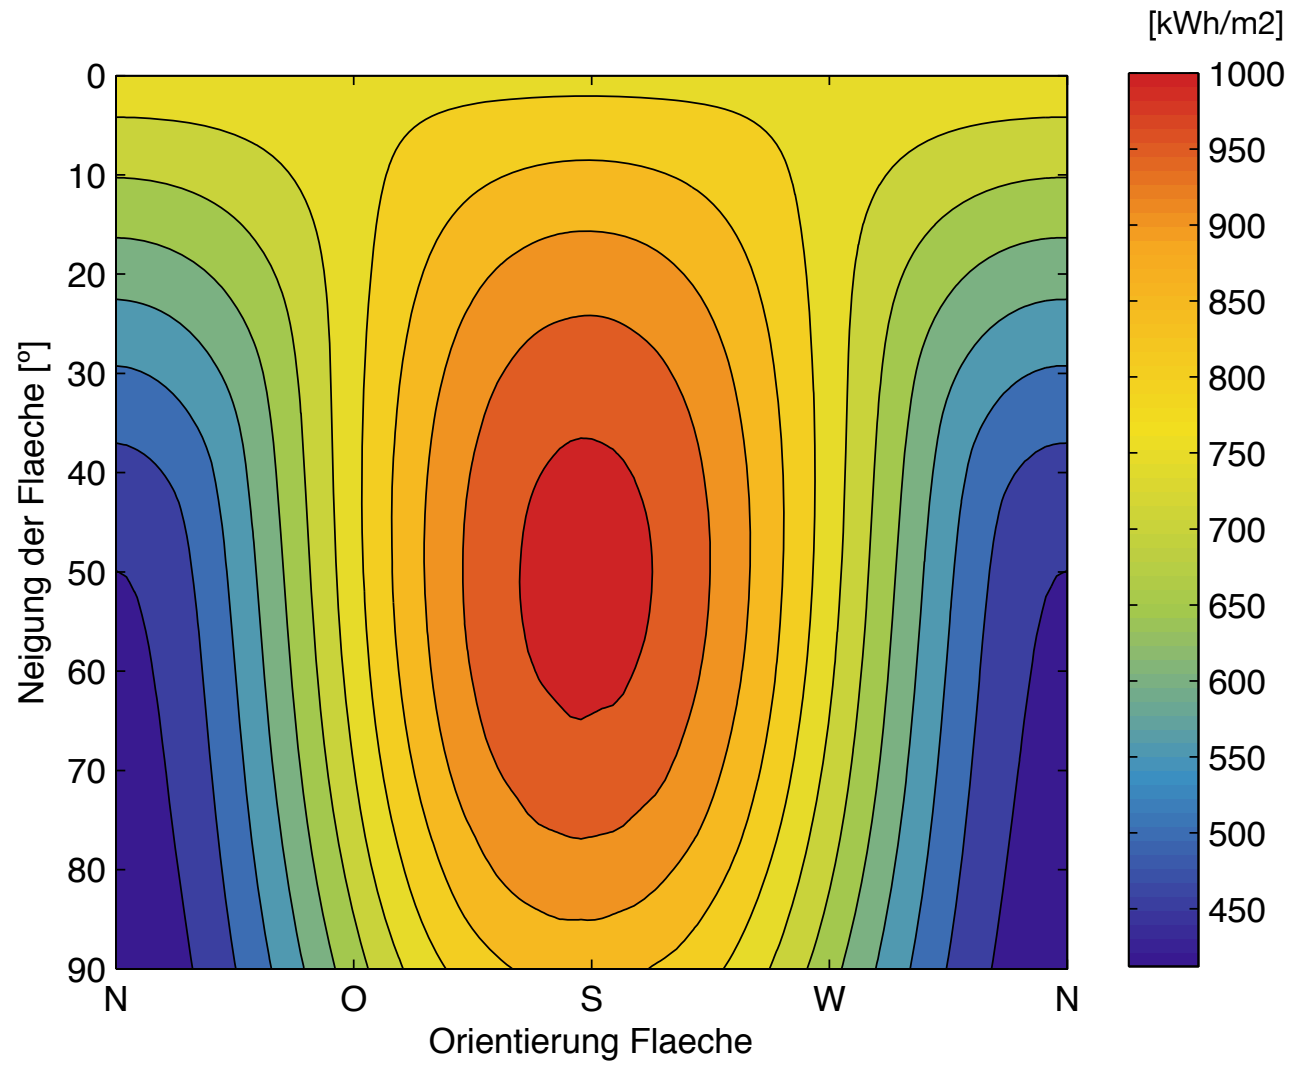

The logo for ClimaDesign, featuring a 2x2 grid of colored squares: top-left is blue, top-right is light blue, bottom-left is green, and bottom-right is red.

# ClimaDesign

Klimadaten Kangerlussuaq  
Petra Liedl, November 2010

Kangerlussuaq Klimadiagramm

Kangerlussuaq Aussenlufttemperatur und Differenz Tag-Nacht

Kangerlussuaq Absolute Feuchte

Kangerlussuaq Psychrometric Chart

Kangerlussuaq Solarstrahlung Jahr

Kangerlussuaq Solarstrahlung Monate

Kangerlussuaq Solarstrahlung Direkt Monate

Kangerlussuaq Solarstrahlung Diffus Monate