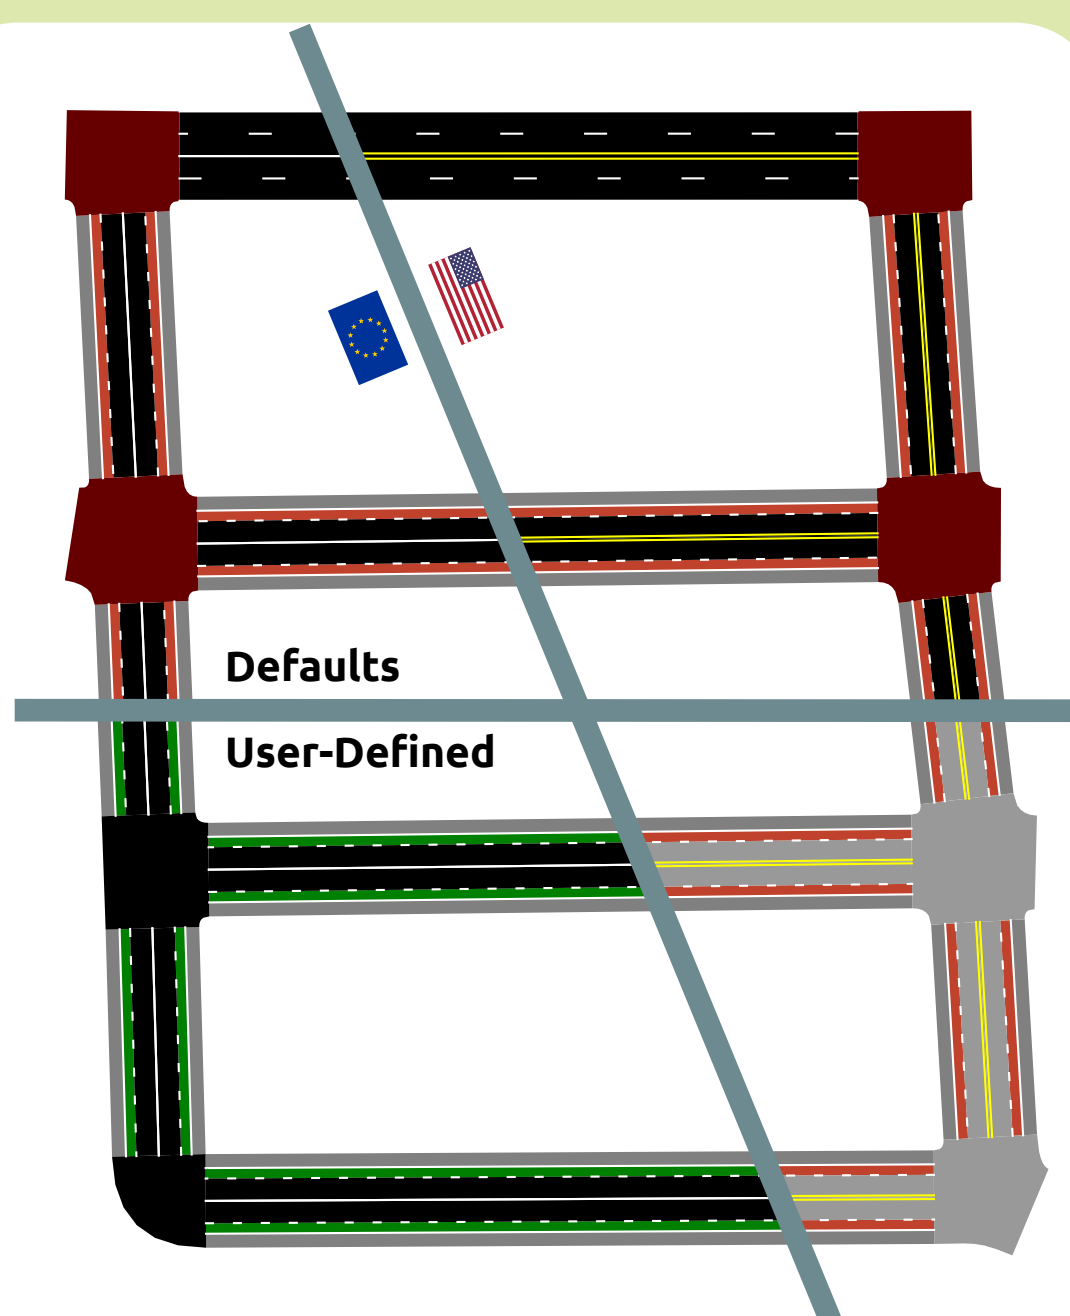

Animated Playback

From FCD output

Plot Custom Data

Full matplotlib support

Highly Customizable

OBJ Export

Easy to Install

```
$ pip install SumoNetVis
```