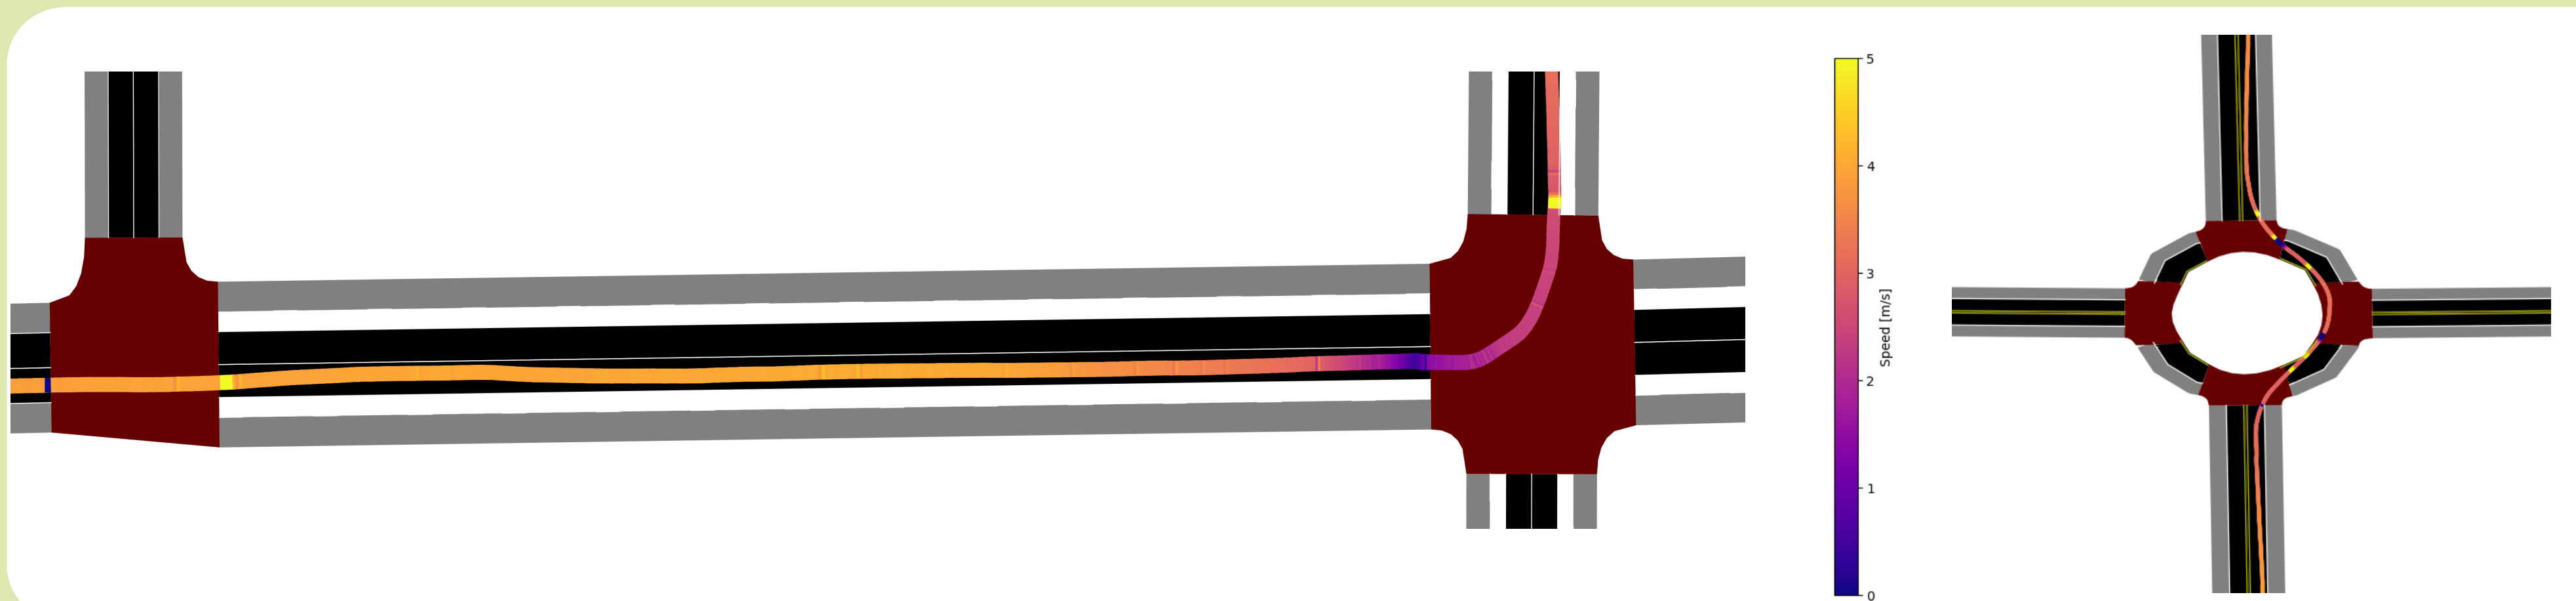

SumoNetVis

Visualize Sumo Networks in Python

Presented by: Patrick Malcolm*
Georgios Grigoropoulos*
Andreas Keler*
Heather Kathis*
Klaus Bogenberger*
*TUM Chair of Traffic Engineering and Control

Plot Networks and Trajectories

Animated Playback

From FCD output

Plot Custom Data

Full matplotlib support

Highly Customizable

OBJ Export

Easy to Install

```
$ pip install SumoNetVis
```