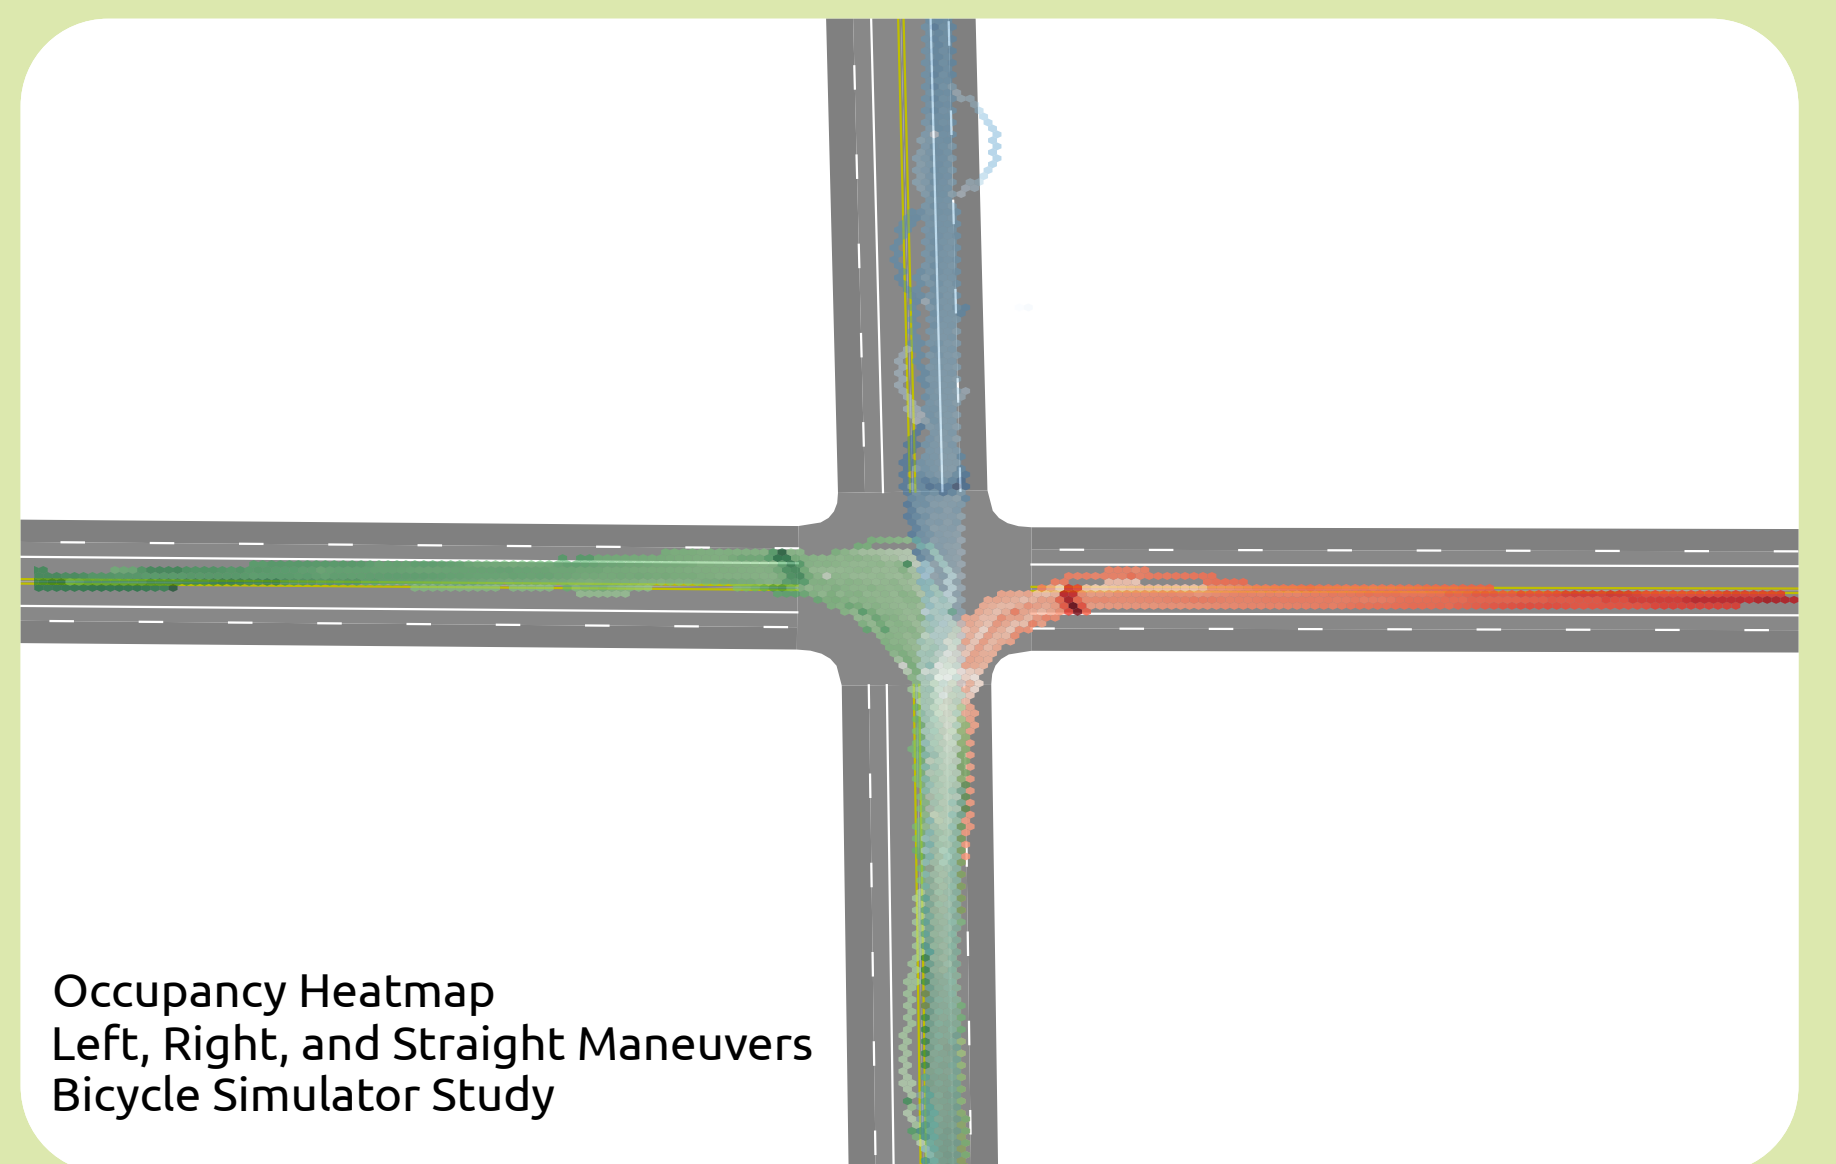

SumoNetVis

Visualize Sumo Networks in Python

Presented by: Patrick Malcolm*
Georgios Grigoropoulos*
Andreas Keler*
Heather Kathis*
Klaus Bogenberger*
*TUM Chair of Traffic Engineering and Control

Plot Networks and Trajectories

Animated Playback

From FCD output

Plot Custom Data

Full matplotlib support

Highly Customizable

OBJ Export

Easy to Install

```
$ pip install SumoNetVis
```