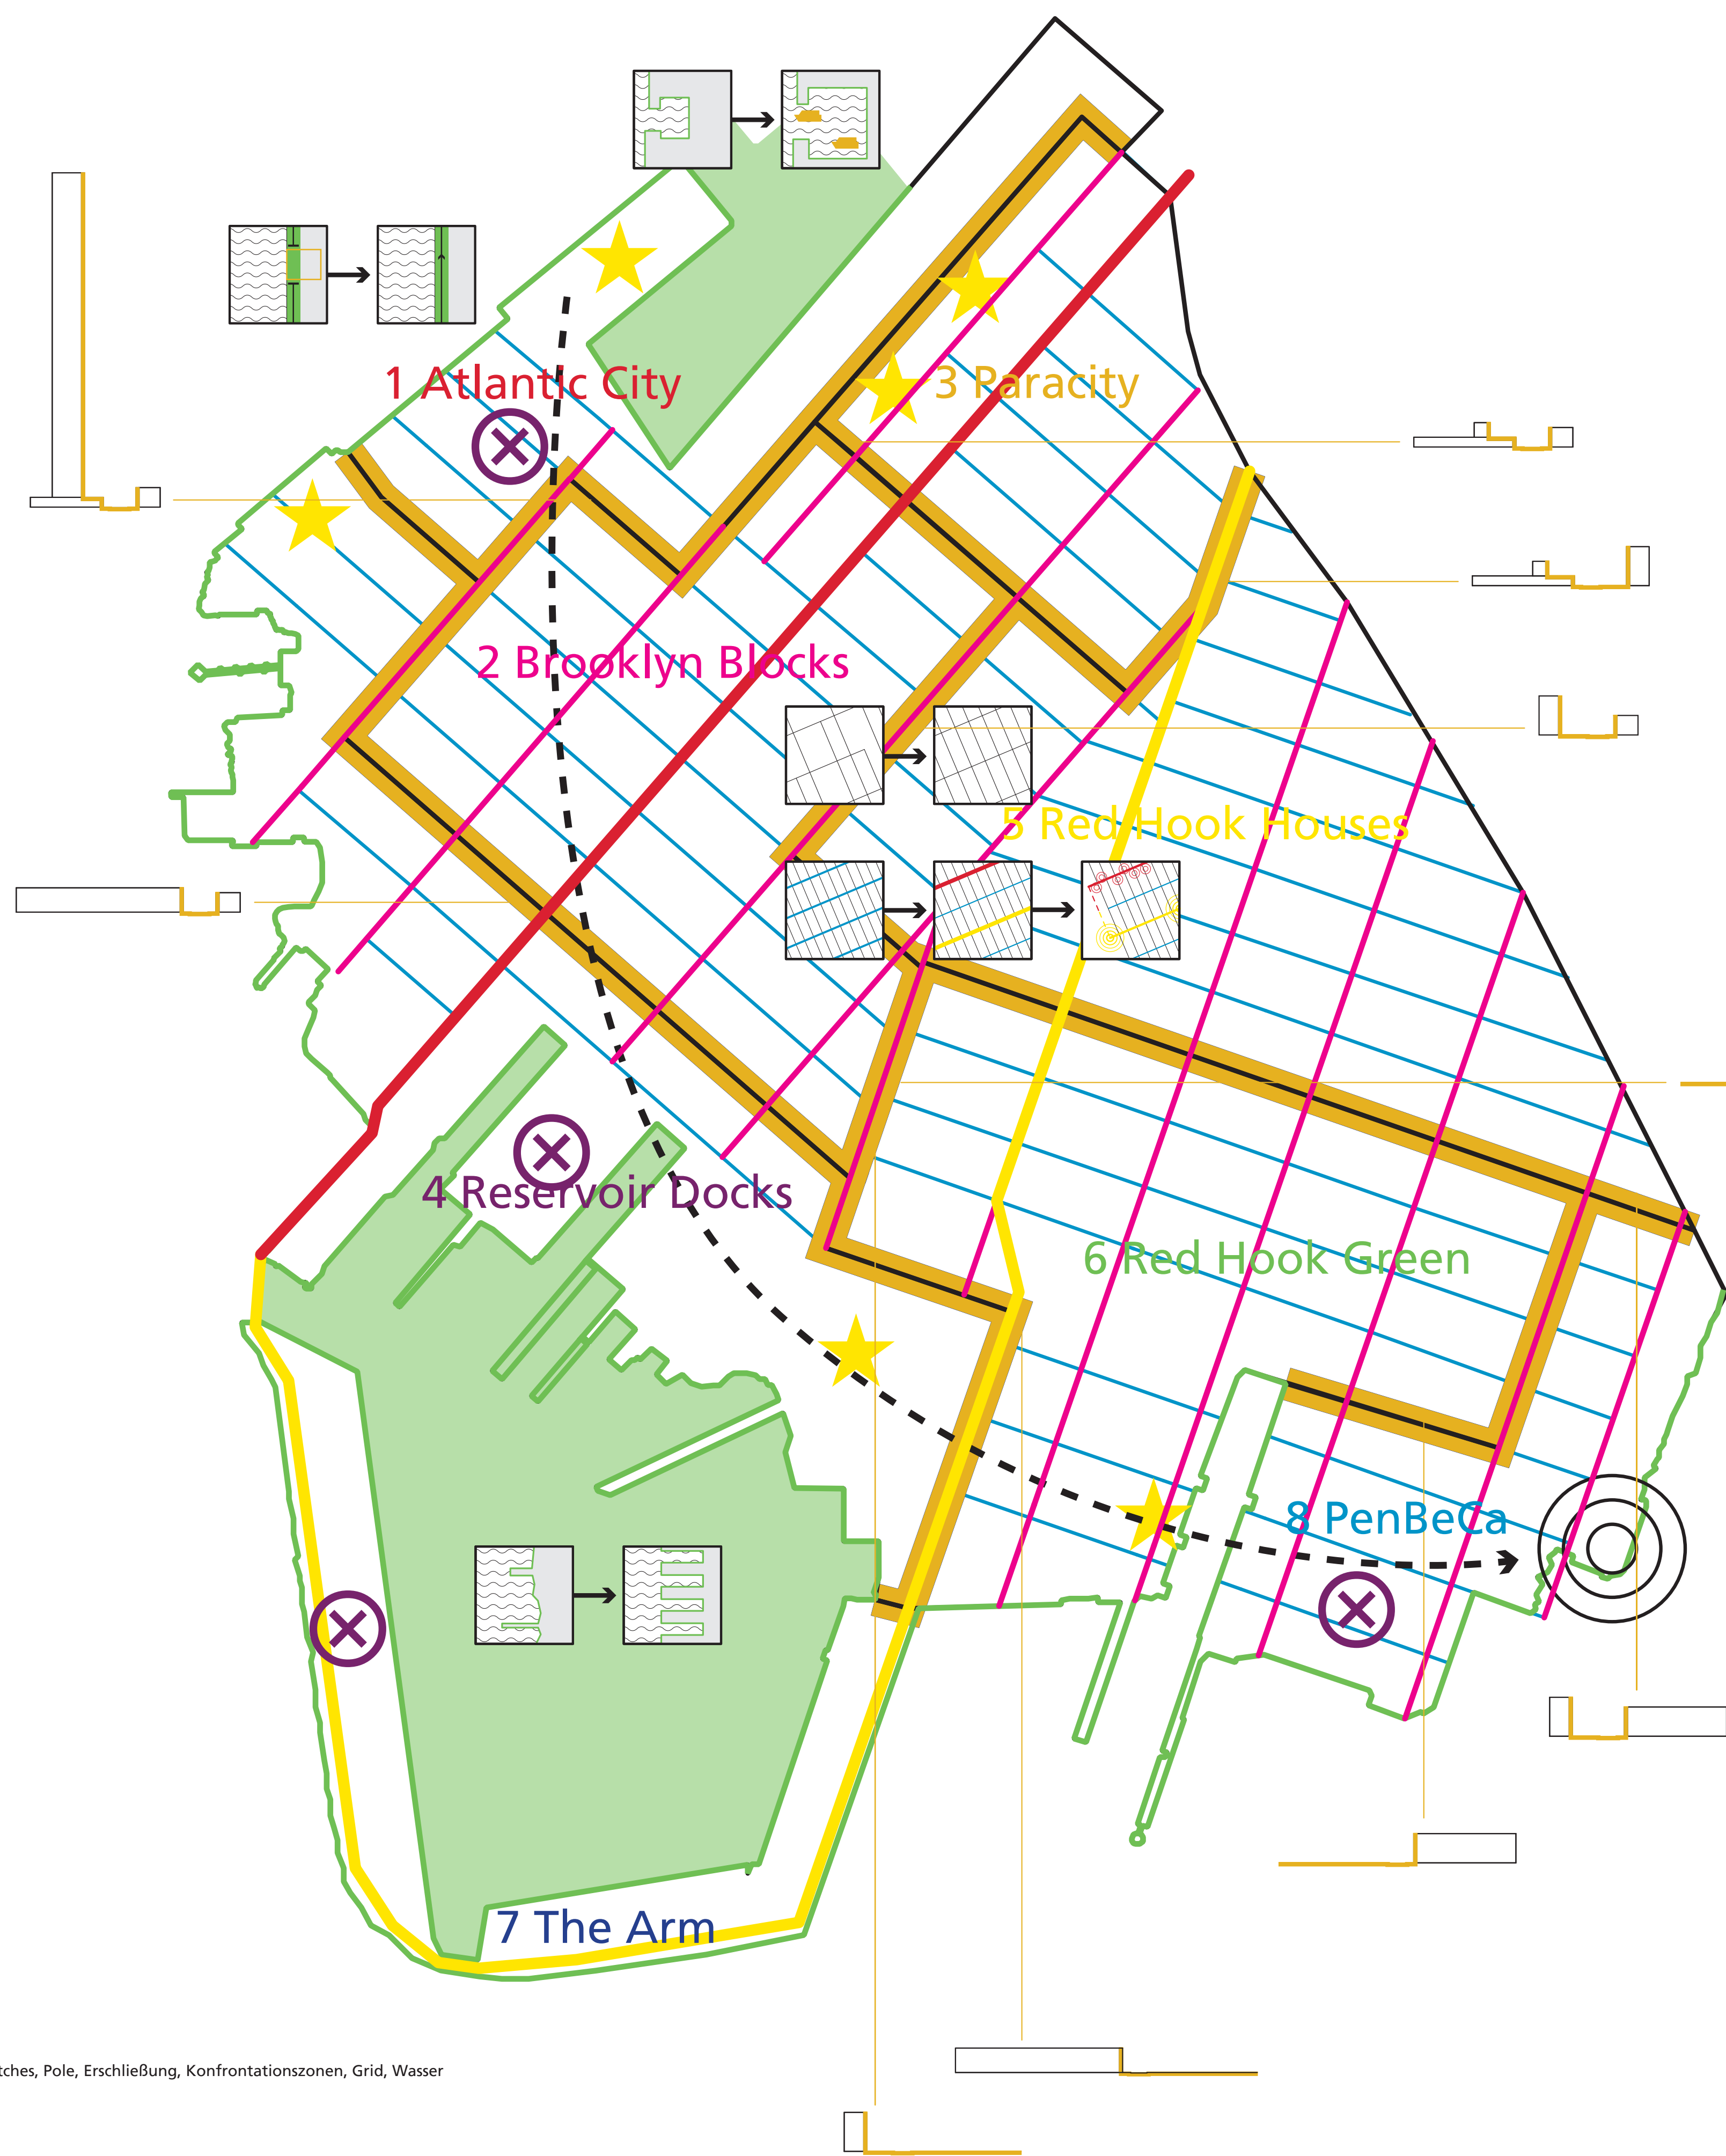

Patches

1 Atlantic City

2 Brooklyn Blocks

3 Paracity

4 Reservoir Docks

5 Red Hook Houses

6 Red Hook Green

7 The Arm

8 PenBeCa

Strategie